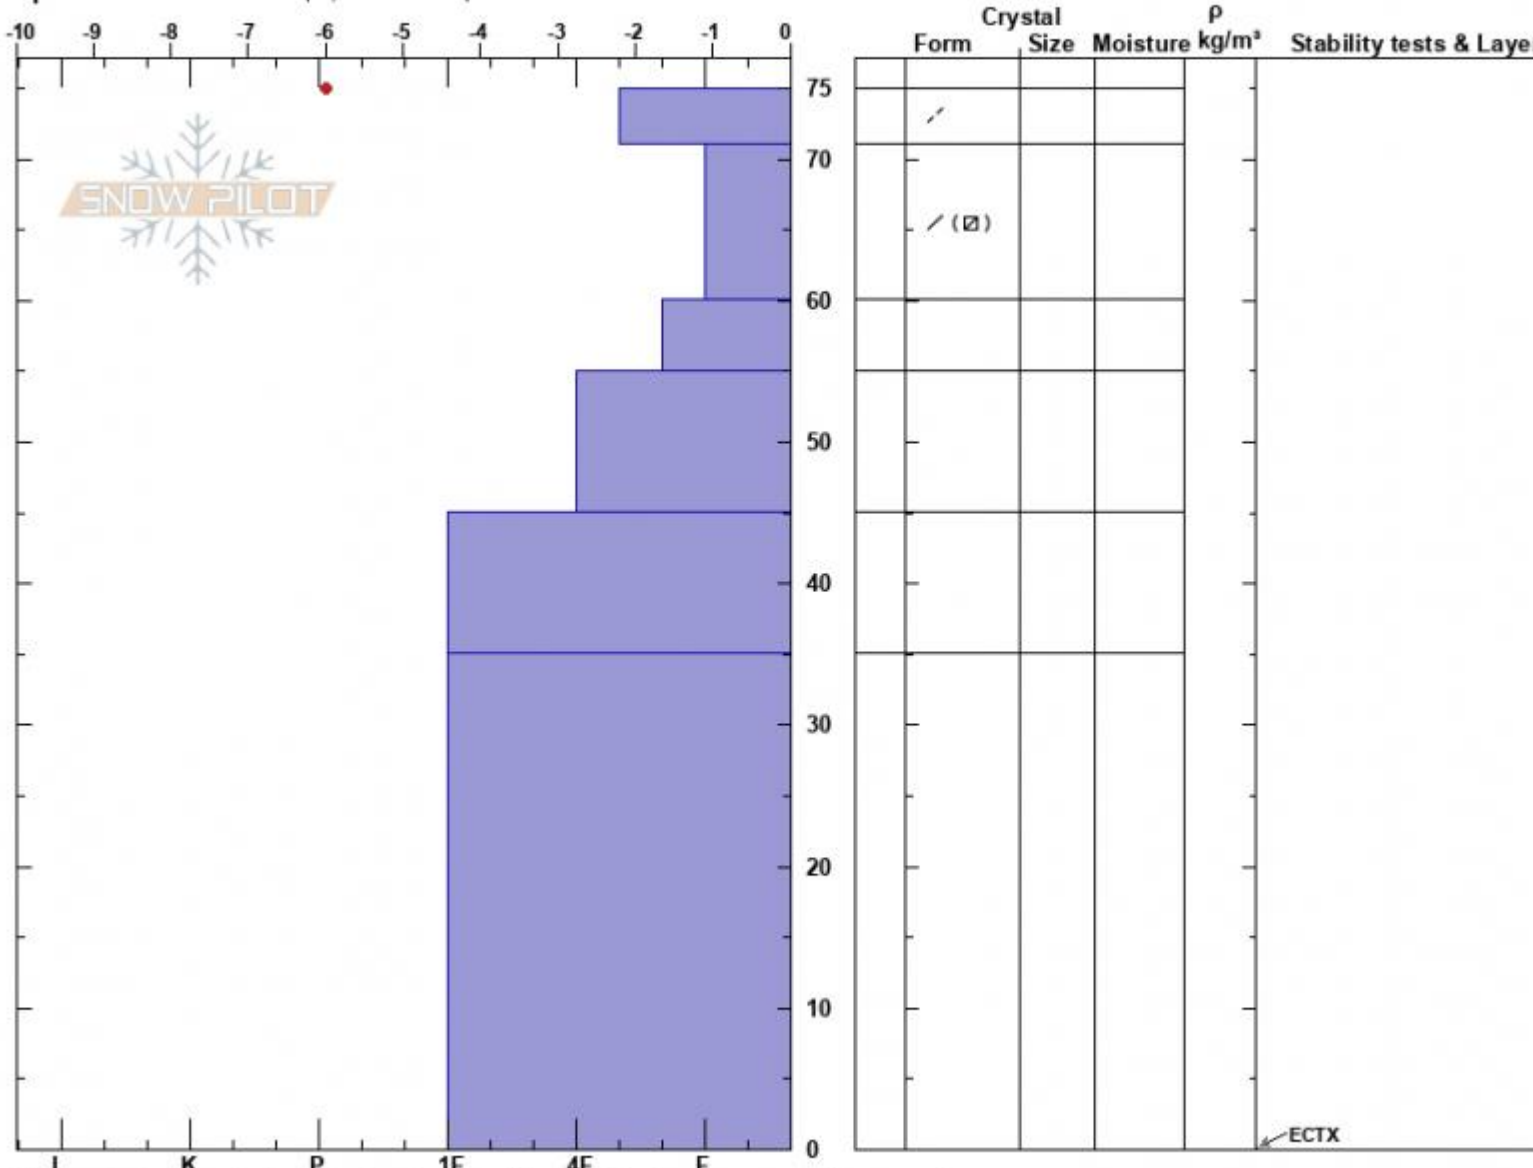

Slushmans-AboveTrolley  
 Bridger Range  
 MT  
 Elevation: 8650 ft  
 Aspect: 53°  
 Specifics: Ski tracks on slope; We skied slope

Mark Staples  
 12/02/2024 - 11:15am  
 Co-ord: 45.80341N, -110.93301W  
 Slope Angle: 30°  
 Wind Loading:

Stability: Good  
 Air Temperature: 3.5°C  
 Sky Cover: CLR  
 Precipitation: NO  
 Wind:

HS:75  
 Layer Notes:  
 71-60cm: Problematic layer

Notes: Surface snow is starting to facet - not horrible yet. Otherwise very supportable snowpack

### Snow profile in Slushmans

Advisory Region  
 Bridger Range  
 Longitude  
 -110.92W  
 Latitude  
 45.82N

Bridger Range, 2024-12-02