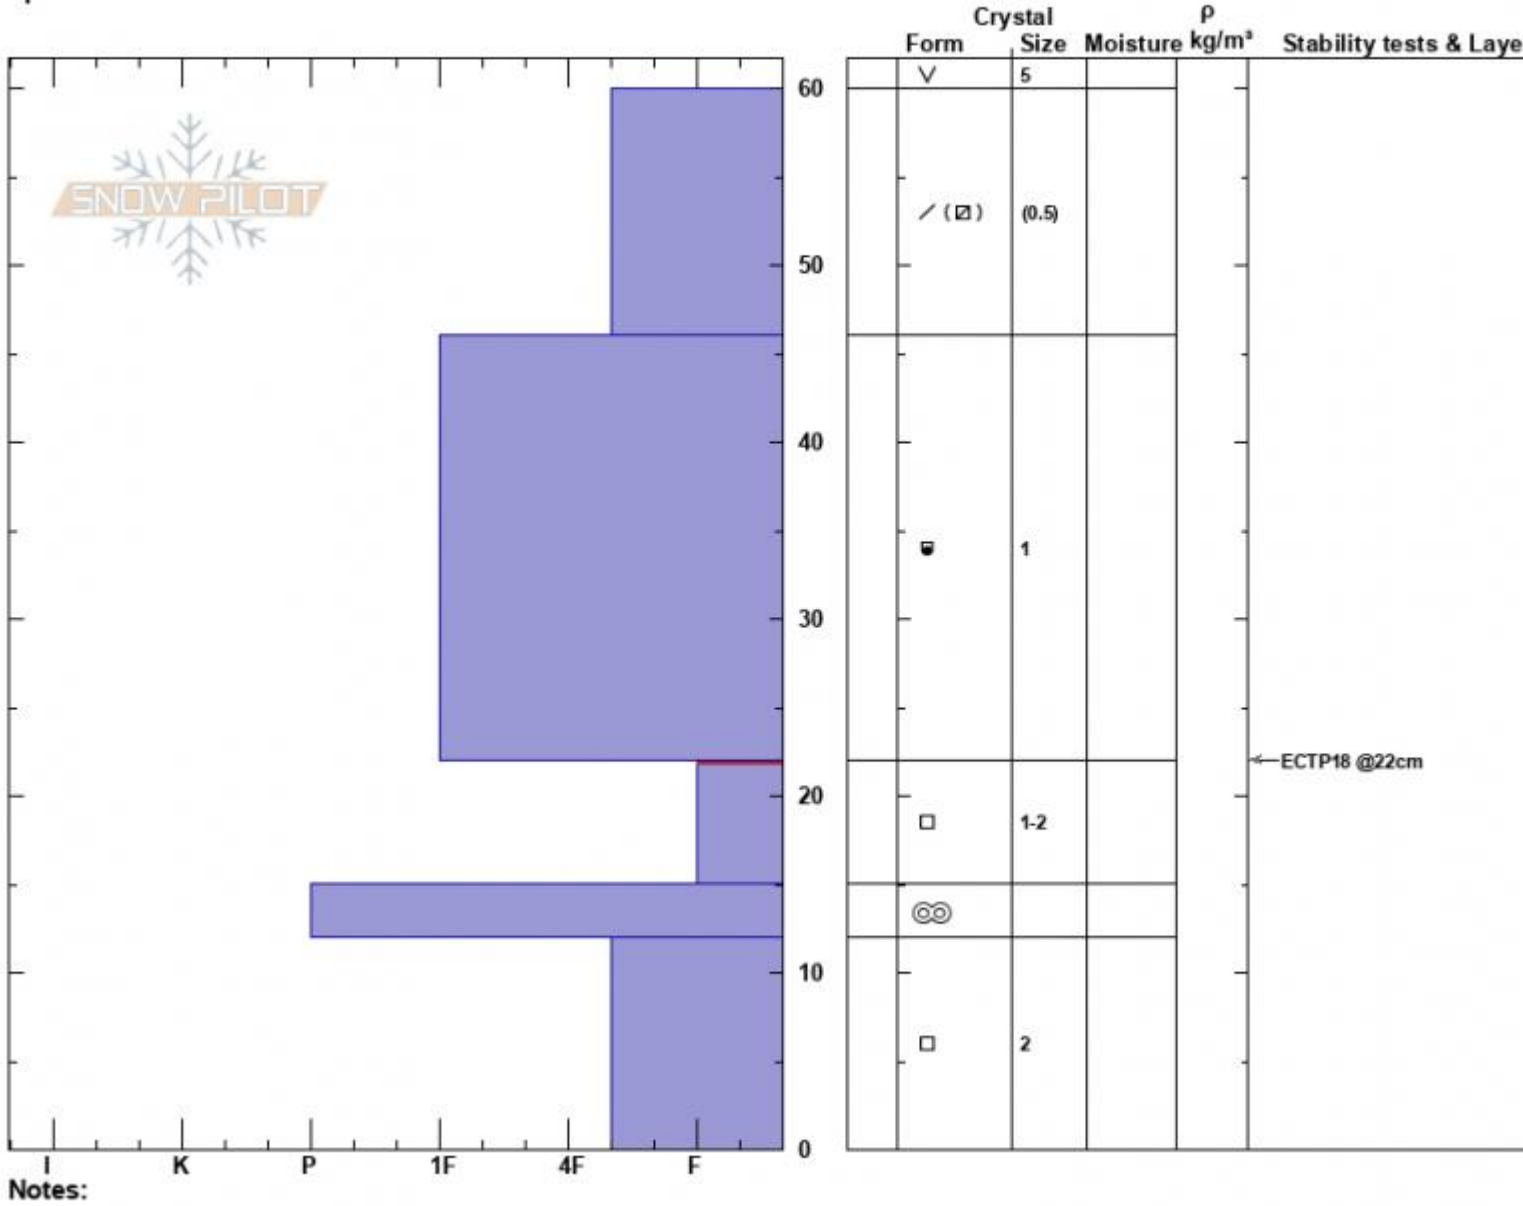

Sunlight Basin Profile
 Madison Range-S
 MT
 Elevation: 9480 ft
 Aspect: 95°
 Specifics:

Dave Zinn
 12/03/2024 - 11:20am
 Co-ord: 44.97486N, -111.31403W
 Slope Angle: 24°
 Wind Loading: previous

Stability: Good
 Air Temperature:
 Sky Cover: CLR
 Precipitation: NO
 Wind: Calm

HS:60
 PF:40
 Layer Notes:
 22-15cm: Problematic layer

Notes:
 Advisory Region
 Southern Madison
 Longitude
 -111.27W
 Latitude
 45.06N
 Southern Madison, 2024-12-03