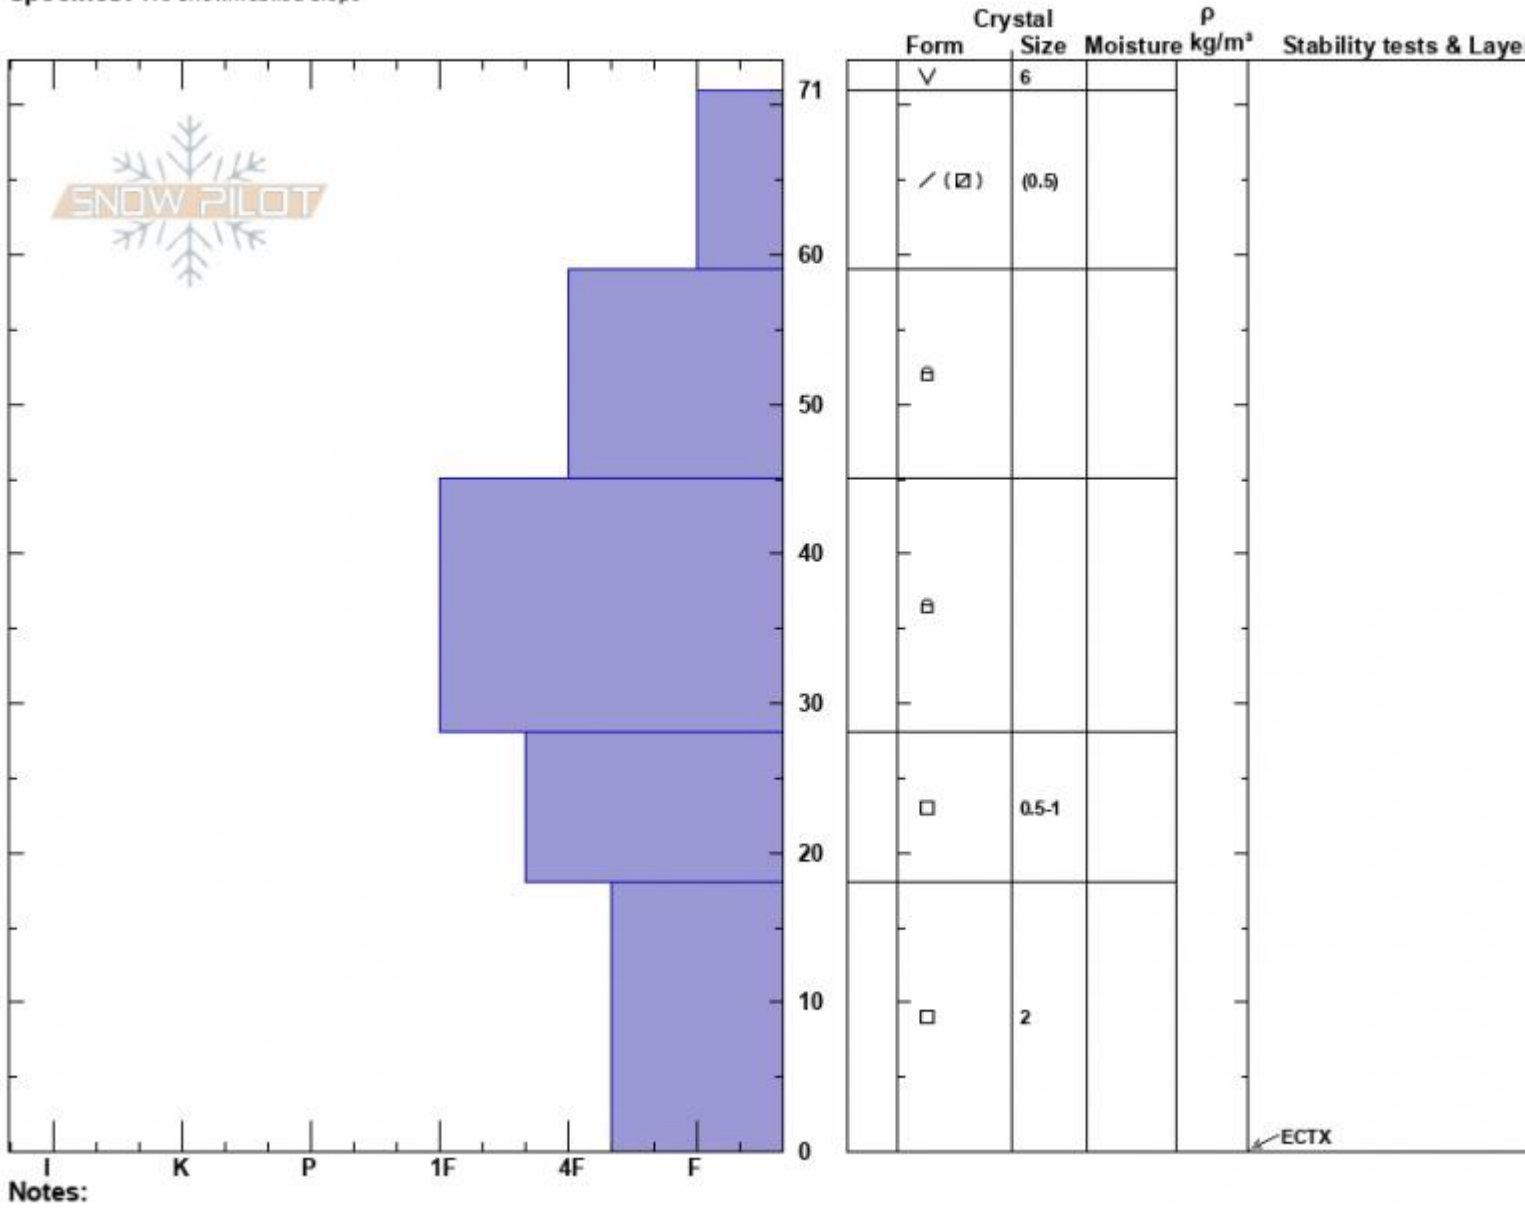

Second Yellow Mule
 Madison Range-N
 MT
 Elevation: 9400 ft
 Aspect: 42°
 Specifics: We snowmobiled slope

Haylee Darby
 12/04/2024 - 11:00am
 Co-ord: 45.17931N, -111.40368W
 Slope Angle: 26°
 Wind Loading: no

Stability:
 Air Temperature: -2°C
 Sky Cover: CLR
 Precipitation: NO
 Wind: W Calm

HS:71
 PF:24
 Layer Notes:

Notes:
 Advisory Region
 Northern Madison
 Longitude
 -111.38W
 Latitude
 45.17N
 Northern Madison, 2024-12-05