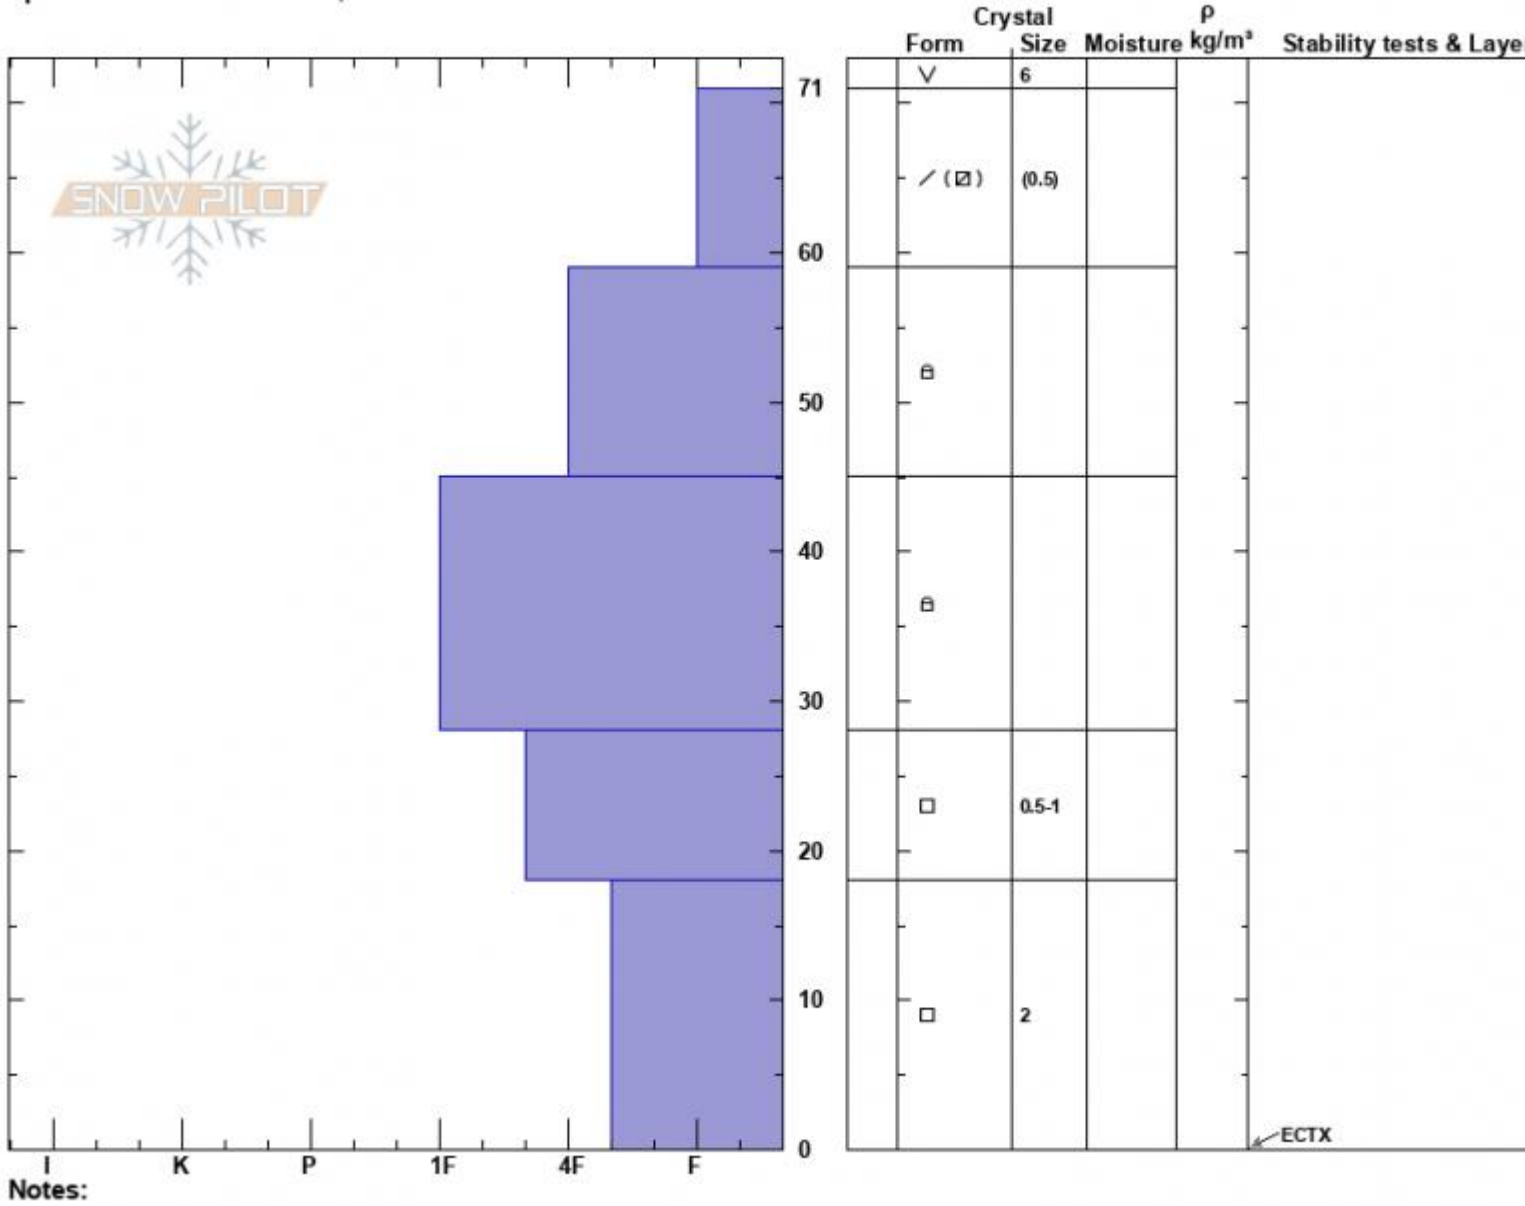

Second Yellow Mule
 Madison Range-N
 MT
 Elevation: 9400 ft
 Aspect: 42°
 Specifics: We snowmobiled slope

Haylee Darby
 12/04/2024 - 11:00am
 Co-ord: 45.17931N, -111.40368W
 Slope Angle: 26°
 Wind Loading: no

Stability:
 Air Temperature: -2°C
 Sky Cover: CLR
 Precipitation: NO
 Wind: W Calm

Layer Notes:

Advisory Region
 Northern Madison
 Longitude
 -111.38W
 Latitude
 45.17N
 Northern Madison, 2024-12-05