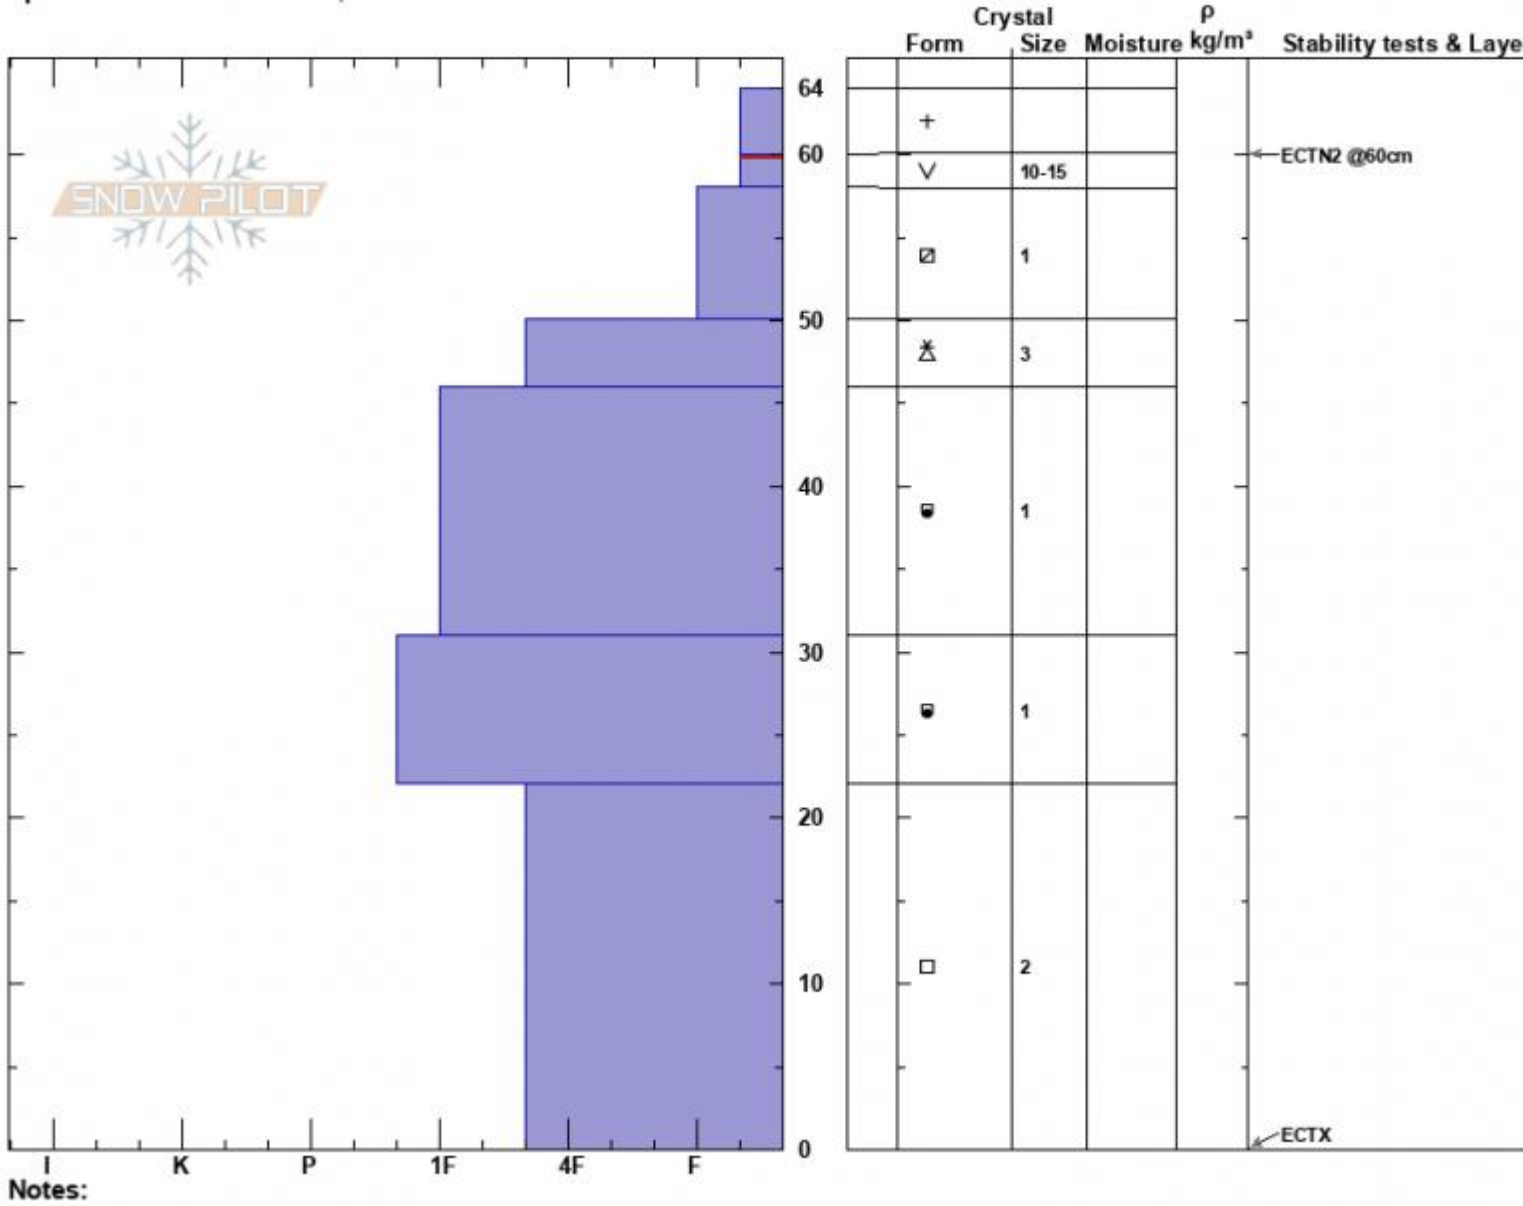

Black Canyon SW
 Lionhead Range
 MT
 Elevation: 8100 ft
 Aspect: 240°
 Specifics: We snowmobiled slope

Dave Zinn
 12/09/2024 - 1:50pm
 Co-ord: 44.49862N, -111.13852W
 Slope Angle: 5°
 Wind Loading: no

Stability: Very Good
 Air Temperature:
 Sky Cover: BKN
 Precipitation: NO
 Wind: Calm

HS:64
 PF:40
 Layer Notes:
 60-58cm: Problematic layer

Advisory Region
 Island Park
 Longitude
 -111.14W
 Latitude
 44.48N
 Island Park, 2024-12-09