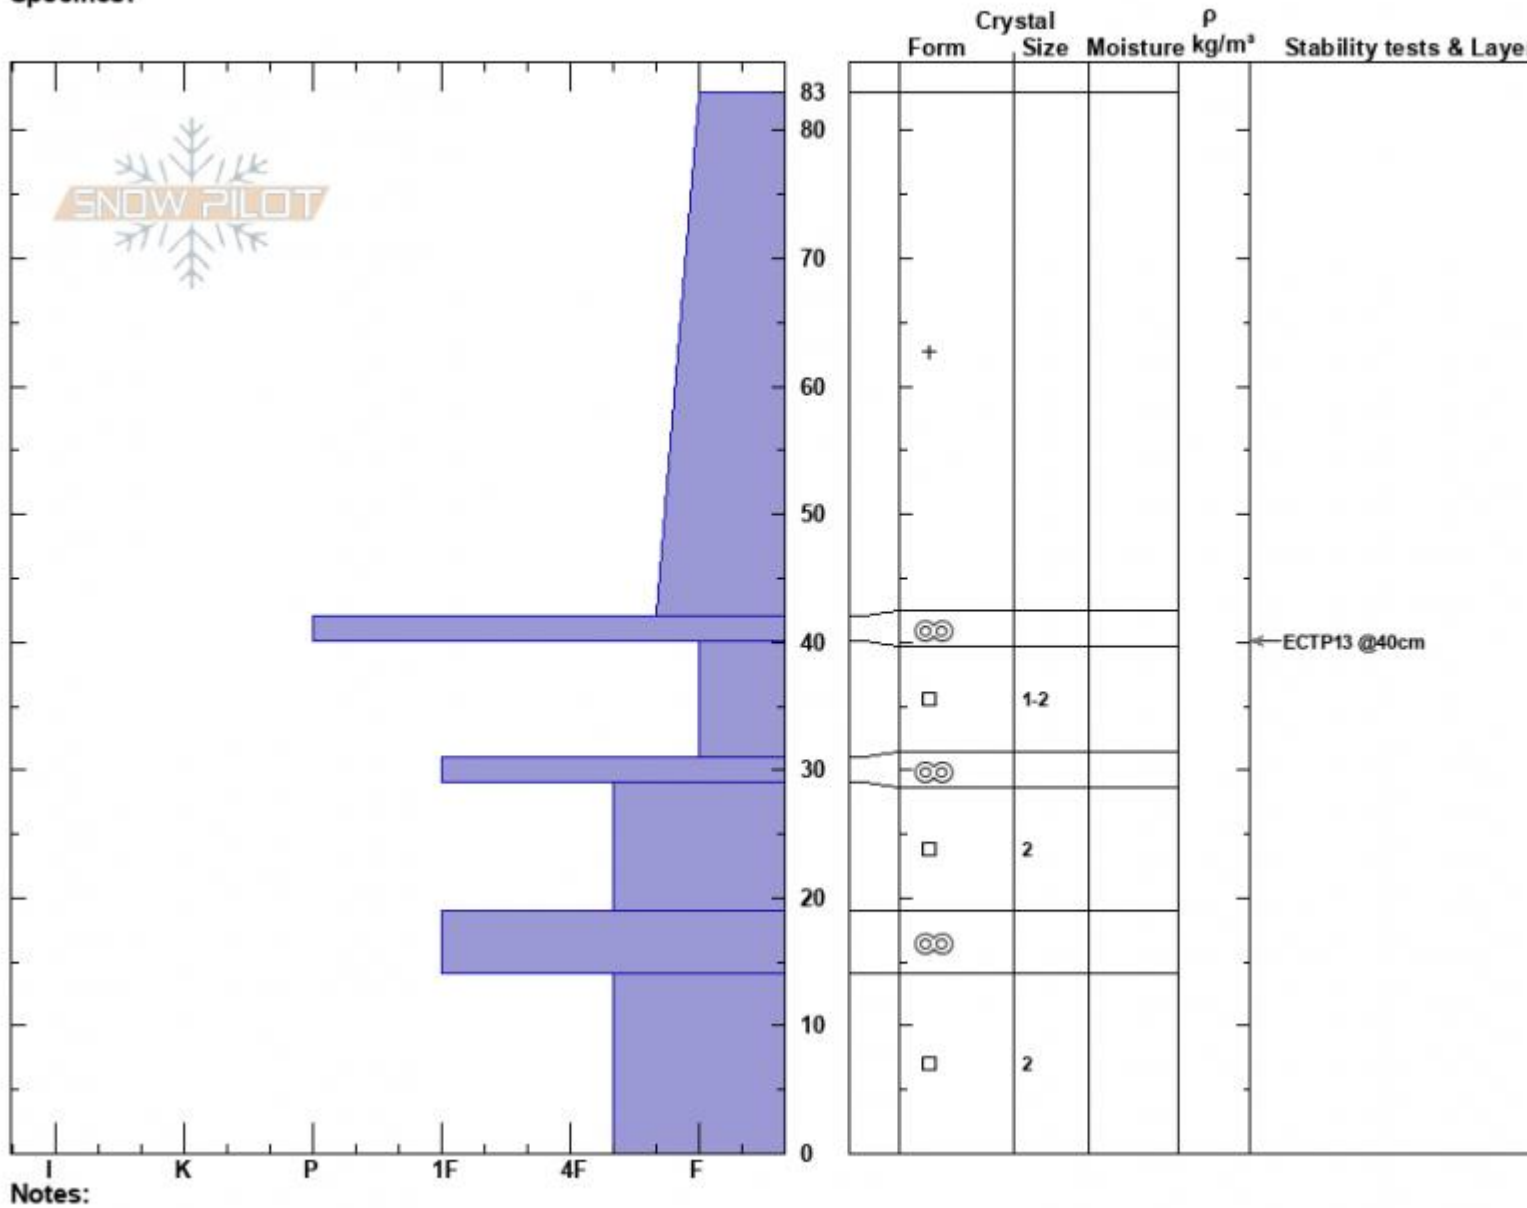

Blackmore SE Face
 Gallatin Range-N
 MT
 Elevation: 9705 ft
 Aspect: 115°
 Specifics:

Haylee Darby
 12/10/2024 - 12:45pm
 Co-ord: 45.44581N, -111.00166W
 Slope Angle: 26°
 Wind Loading: no

Stability:
 Air Temperature: -6°C
 Sky Cover: BKN
 Precipitation: NO
 Wind: W Light Breeze

HS:83
 PF:45
 PS:30

Layer Notes:

Notes:
 Advisory Region
 Northern Gallatin
 Longitude
 -111.00W
 Latitude
 45.44N
 Northern Gallatin, 2024-12-10