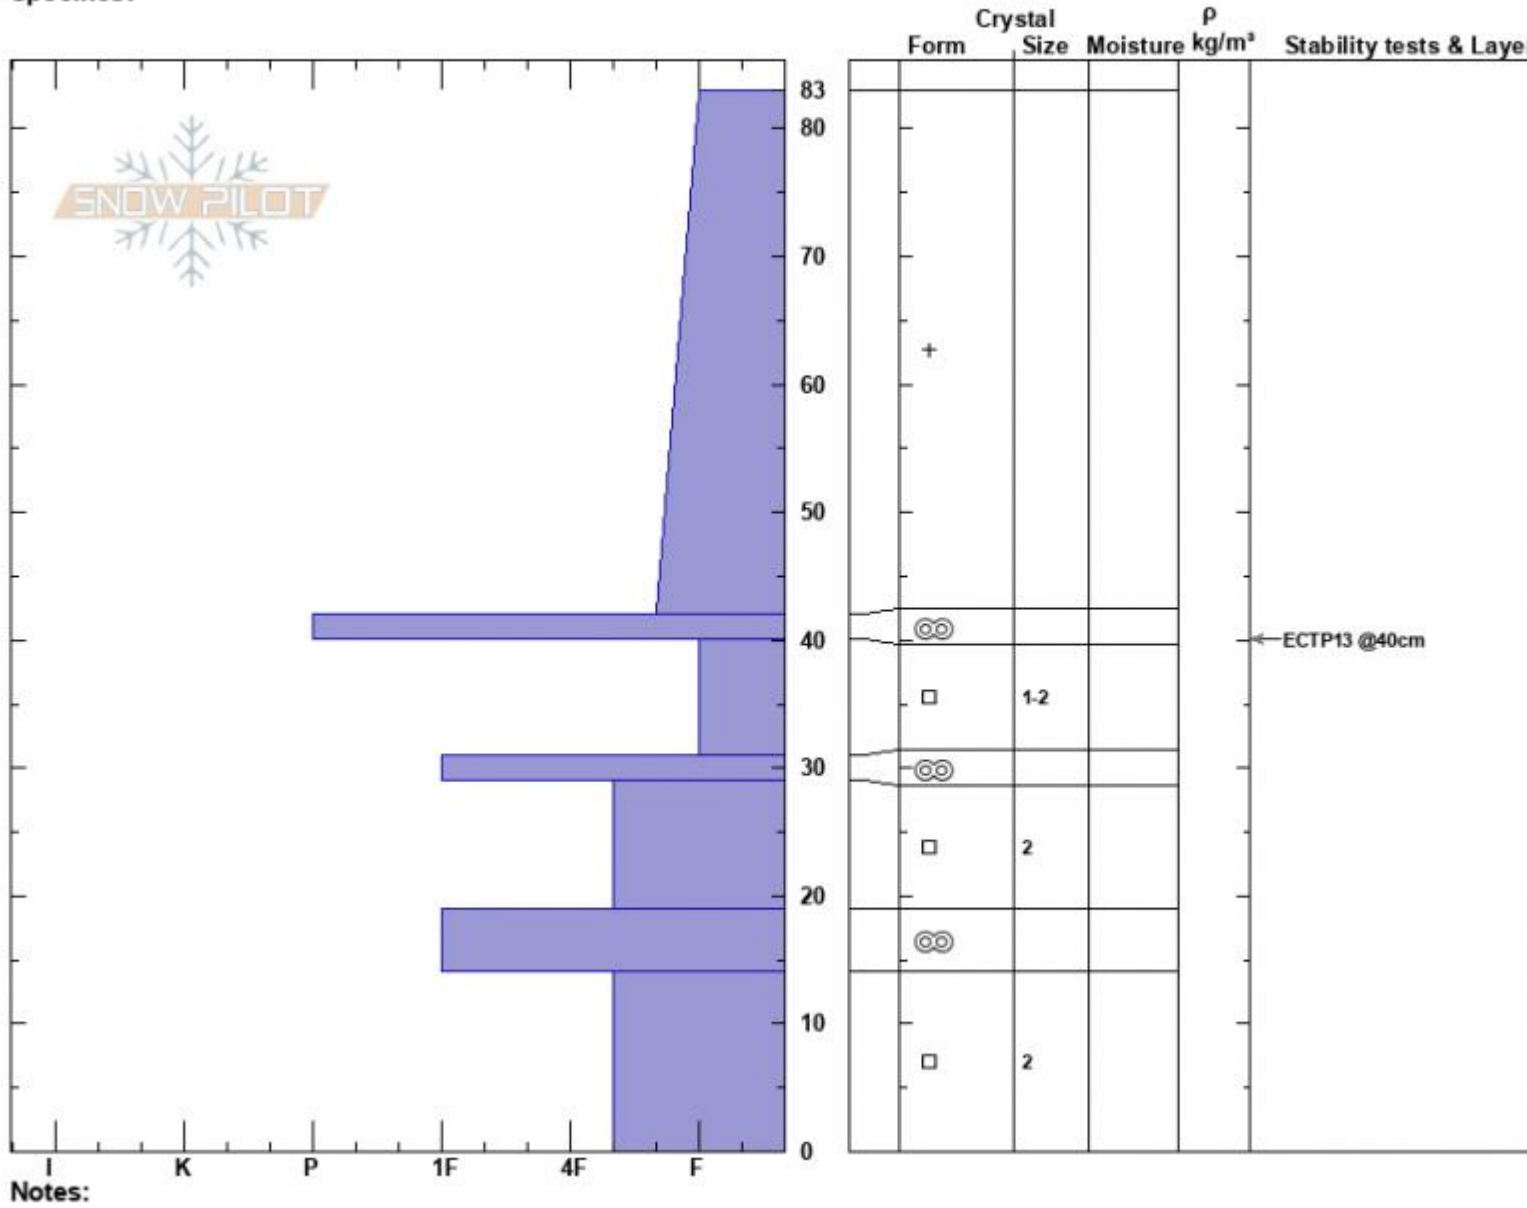

Blackmore SE Face  
 Gallatin Range-N  
 MT  
 Elevation: 9705 ft  
 Aspect: 115°  
 Specifics:

Haylee Darby  
 12/10/2024 - 12:45pm  
 Co-ord: 45.44581N, -111.00166W  
 Slope Angle: 26°  
 Wind Loading: no

Stability:  
 Air Temperature: -6°C  
 Sky Cover: BKN  
 Precipitation: NO  
 Wind: W Light Breeze

Layer Notes:

HS:83  
 PF:45  
 PS:30

Advisory Region  
 Northern Gallatin  
 Longitude  
 -111.00W  
 Latitude  
 45.44N  
 Northern Gallatin, 2024-12-10