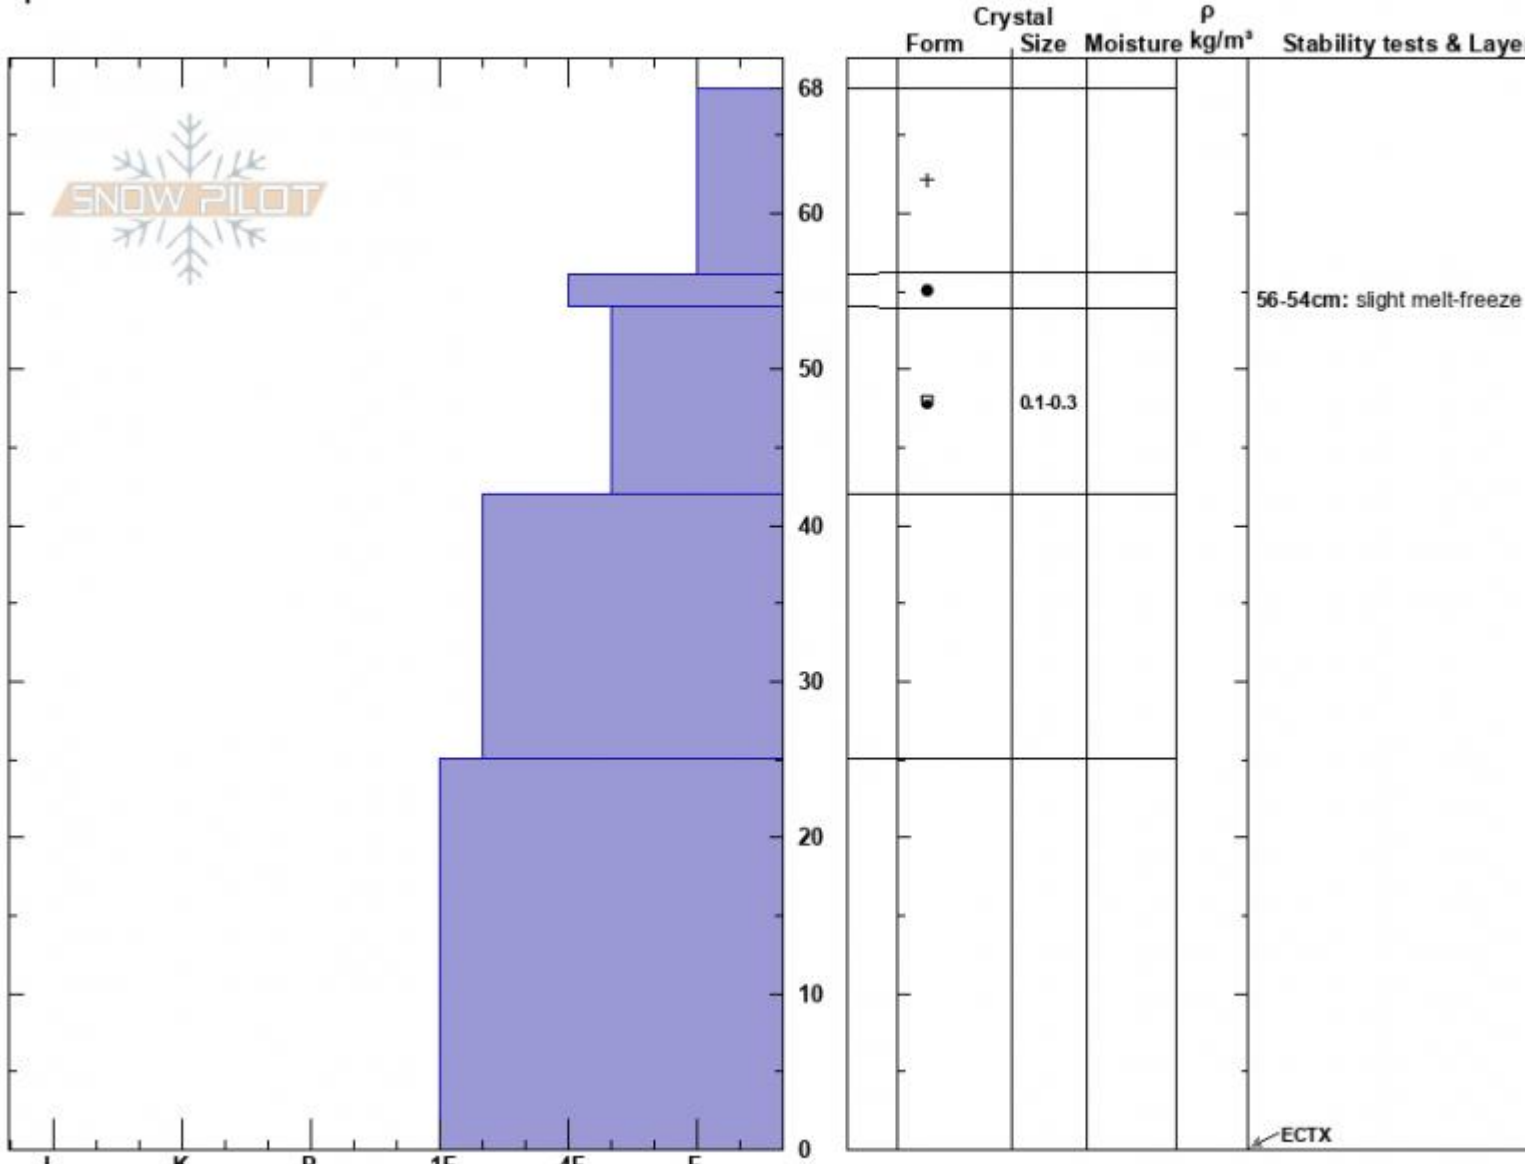

Texas Meadows north  
 Bridger Range  
 MT  
 Elevation: 7860 ft  
 Aspect: 307°  
 Specifics:

Mark Staples  
 12/10/2024 - 11:30am  
 Co-ord: 45.84041N, -110.93538W  
 Slope Angle: 19°  
 Wind Loading: no

Stability: Good  
 Air Temperature:  
 Sky Cover: FEW  
 Precipitation:  
 Wind: NW Moderate

HS:68  
 Layer Notes:  
 56-54cm: slight melt-freeze  
 54-42cm: Problematic layer

Notes: Overall surprisingly supportable snowpack. Faceting of the old snow surface that was just buried is evident but generally minimal. The bridgers experience more melt-freeze than other areas due to lower elevations.

Snow profile N facing by Texas Meadow

Advisory Region  
 Bridger Range  
 Longitude  
 -110.94W

Latitude

45.84N

Bridger Range, 2024-12-10