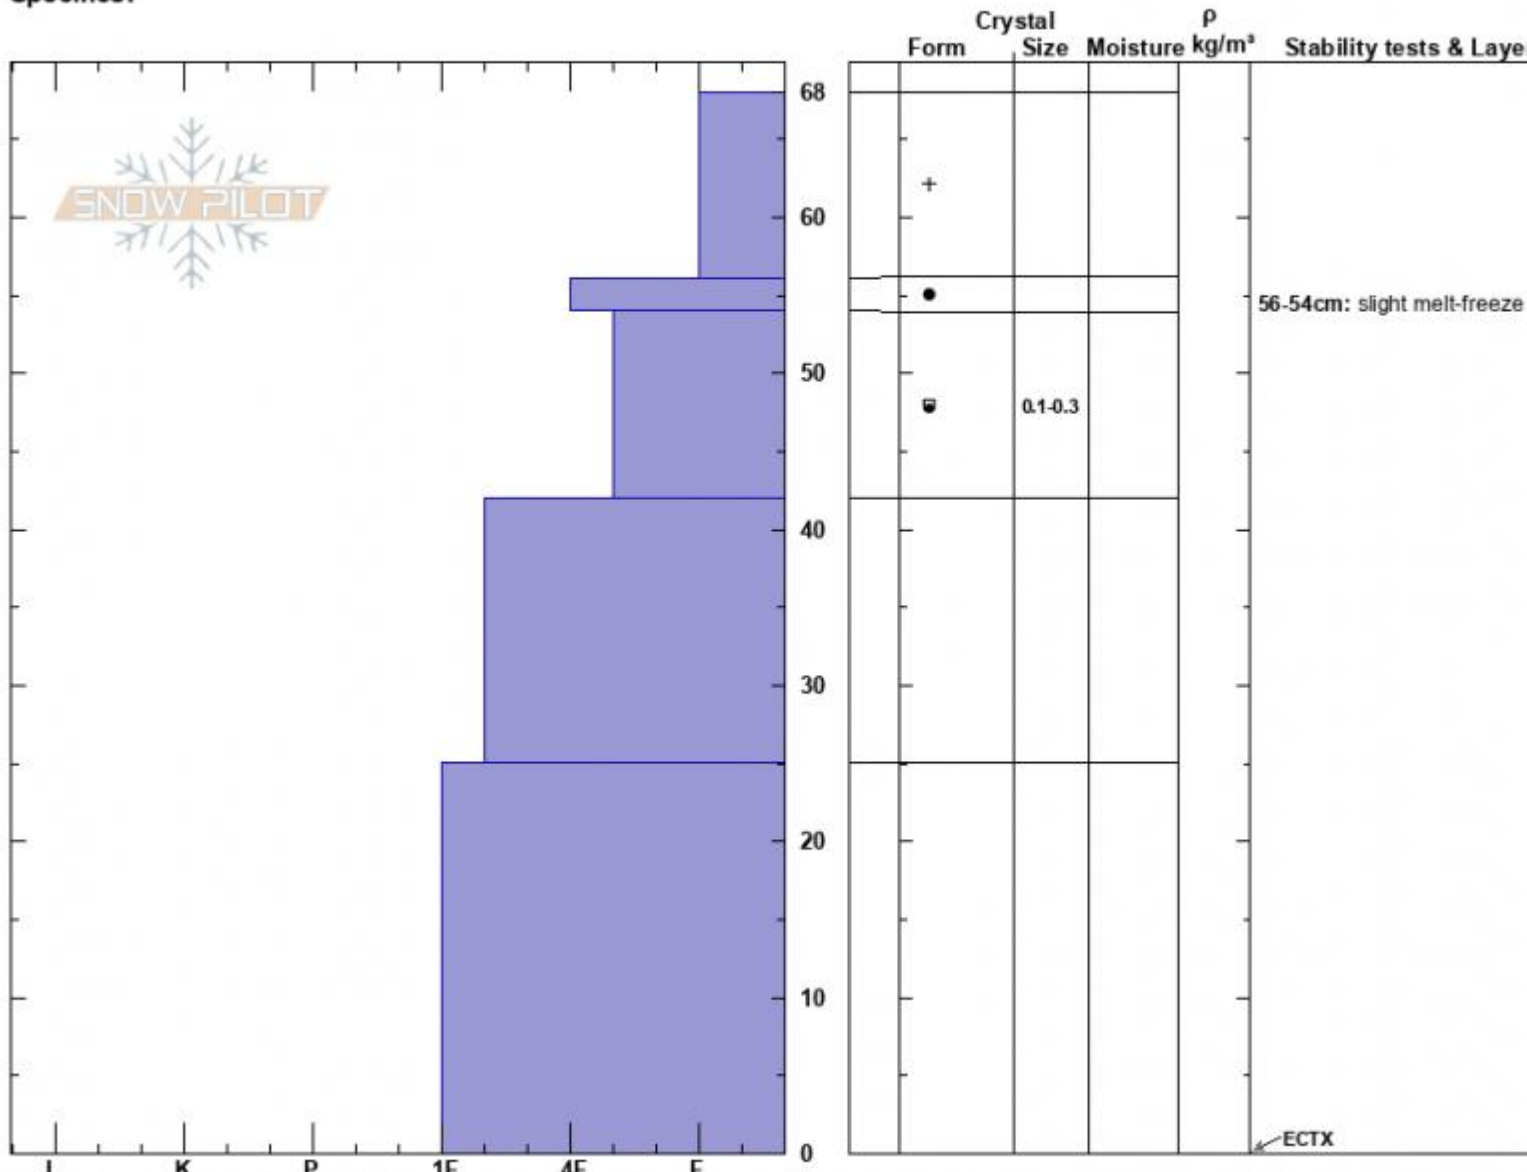

Texas Meadows north  
 Bridger Range  
 MT  
 Elevation: 7860 ft  
 Aspect: 307°  
 Specifics:

Mark Staples  
 12/10/2024 - 11:30am  
 Co-ord: 45.84041N, -110.93538W  
 Slope Angle: 19°  
 Wind Loading: no

Stability: Good  
 Air Temperature:  
 Sky Cover: FEW  
 Precipitation:  
 Wind: NW Moderate

HS:68  
 Layer Notes:  
 56-54cm: slight melt-freeze  
 54-42cm: Problematic layer

Notes: Overall surprisingly supportable snowpack. Faceting of the old snow surface that was just buried is evident but generally minimal. The bridgers experience more melt-freeze than other areas due to lower elevations.

Snow profile N facing by Texas Meadow

Advisory Region  
 Bridger Range  
 Longitude  
 -110.94W

Latitude

45.84N

Bridger Range, 2024-12-10