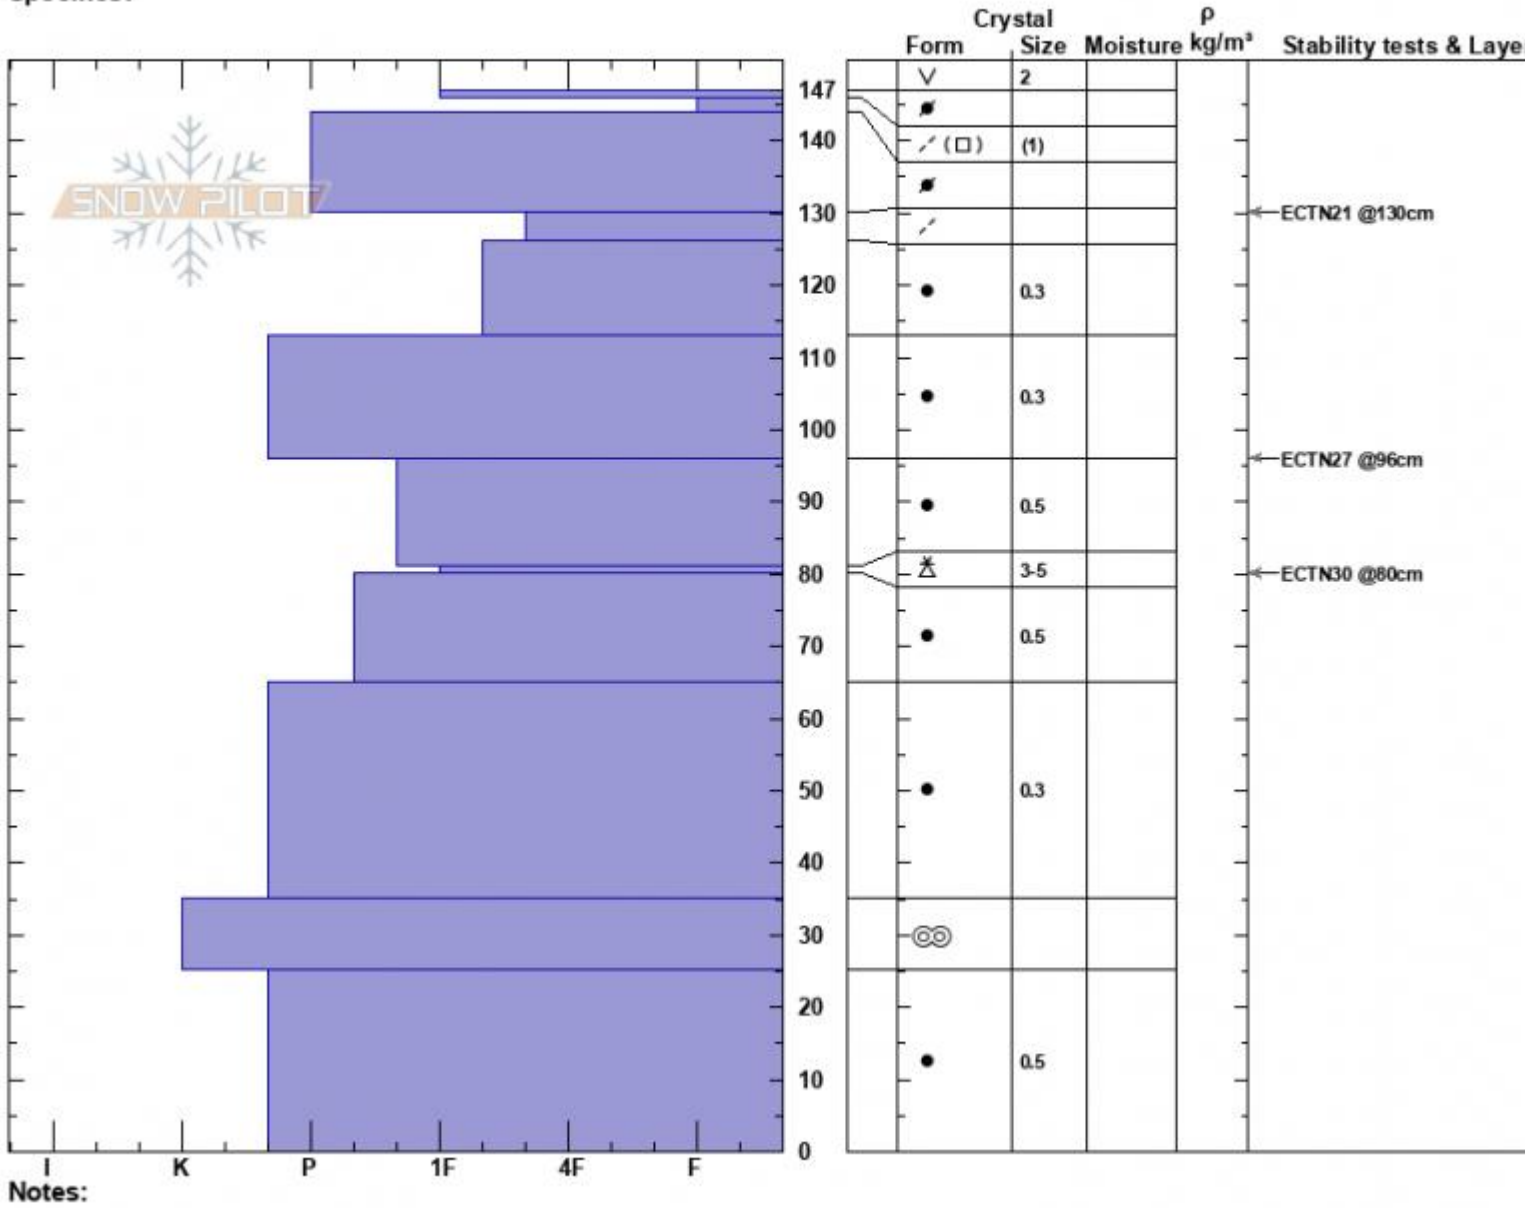

Saddle - N Central
 Bridger Range
 MT
 Elevation: 8806 ft
 Aspect: 87°
 Specifics:

Haylee Darby
 12/14/2024 - 12:00pm
 Co-ord: 45.79319N, -110.93431W
 Slope Angle: 32°
 Wind Loading:

Stability:
 Air Temperature: 0°C
 Sky Cover: BKN
 Precipitation: NO
 Wind: W Moderate

HS:147
 PF:41
 Layer Notes:

Advisory Region
 Bridger Range
 Longitude
 -110.94W
 Latitude
 45.79N
 Bridger Range, 2024-12-14