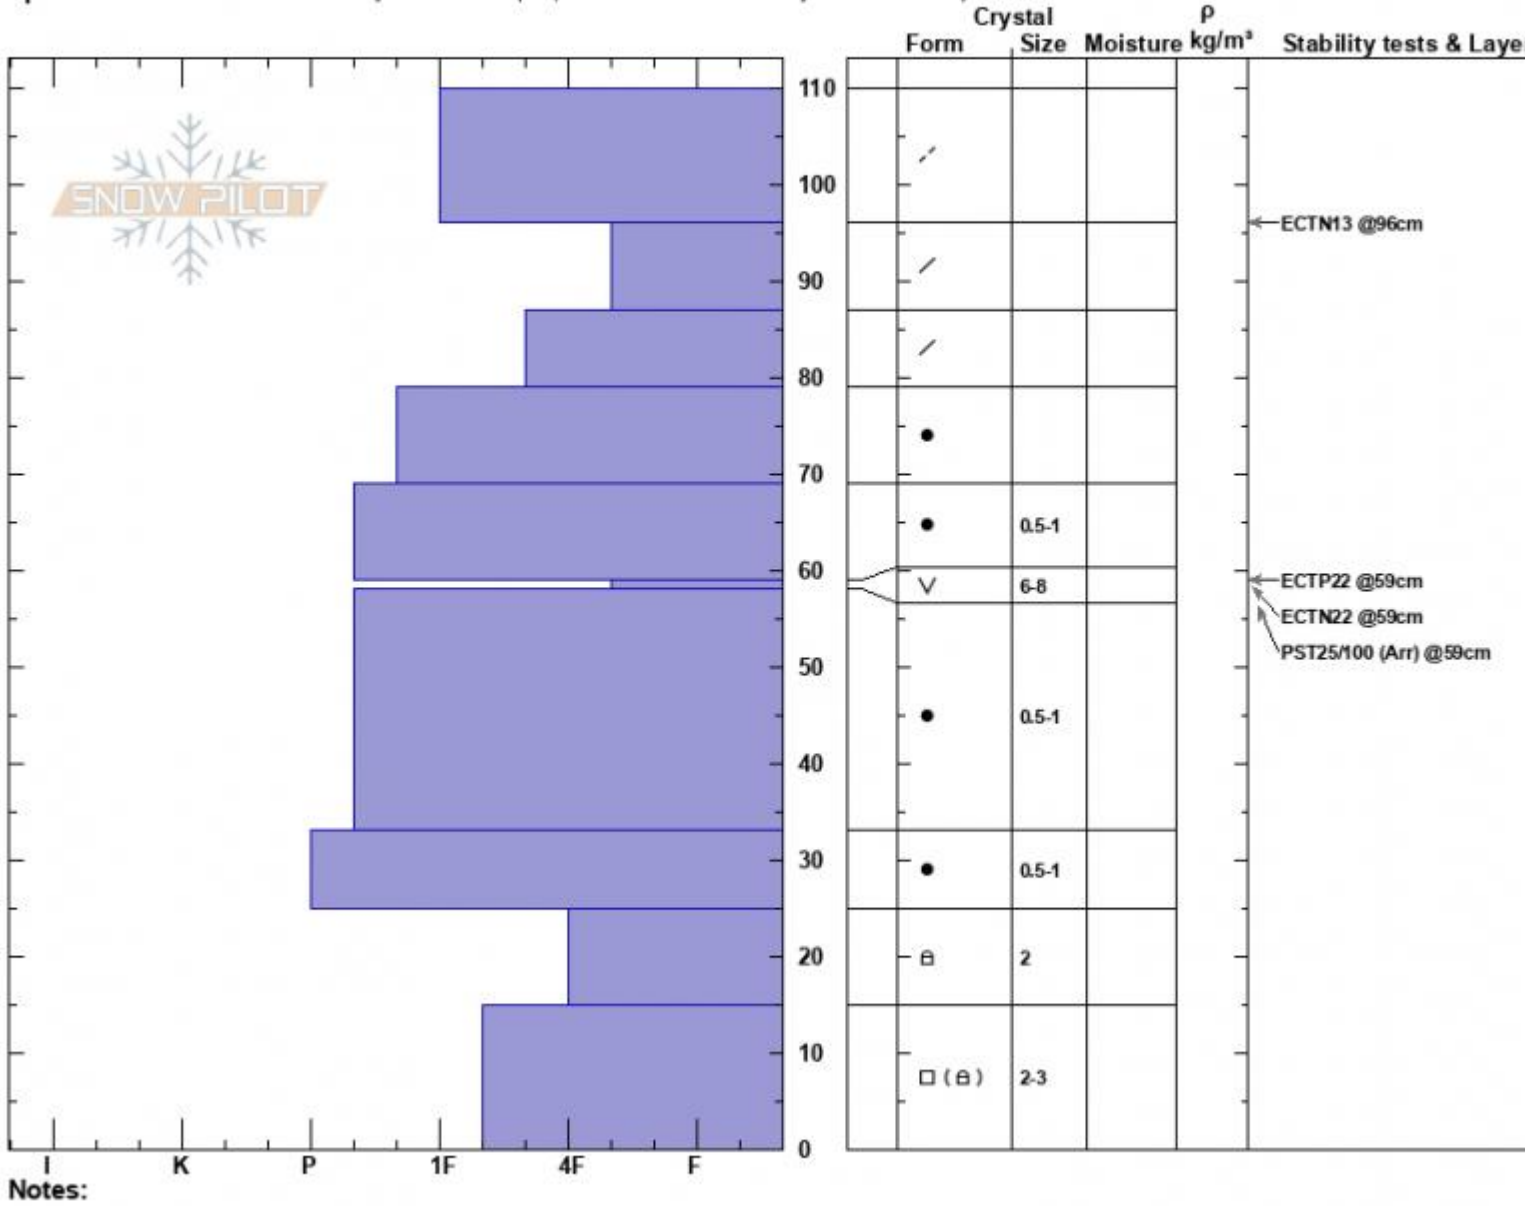

Robs Knob  
 Cooke City  
 MT  
 Elevation: 9562 ft  
 Aspect: 23°  
 Specifics: Recent avalanche activity on similar slopes; Recent avalanche activity on different slopes

Alex Marienthal  
 12/20/2024 - 2:20pm  
 Co-ord: 45.06775N, -109.95294W  
 Slope Angle: 15°  
 Wind Loading: previous

Stability: Poor  
 Air Temperature:  
 Sky Cover: FEW  
 Precipitation: NO  
 Wind: SW Light Breeze

HS:110    Layer Notes:  
 59-58cm:Problematic layer

Advisory Region  
 Cooke City  
 Longitude  
 -109.96W  
 Latitude  
 45.07N  
 Cooke City, 2024-12-20