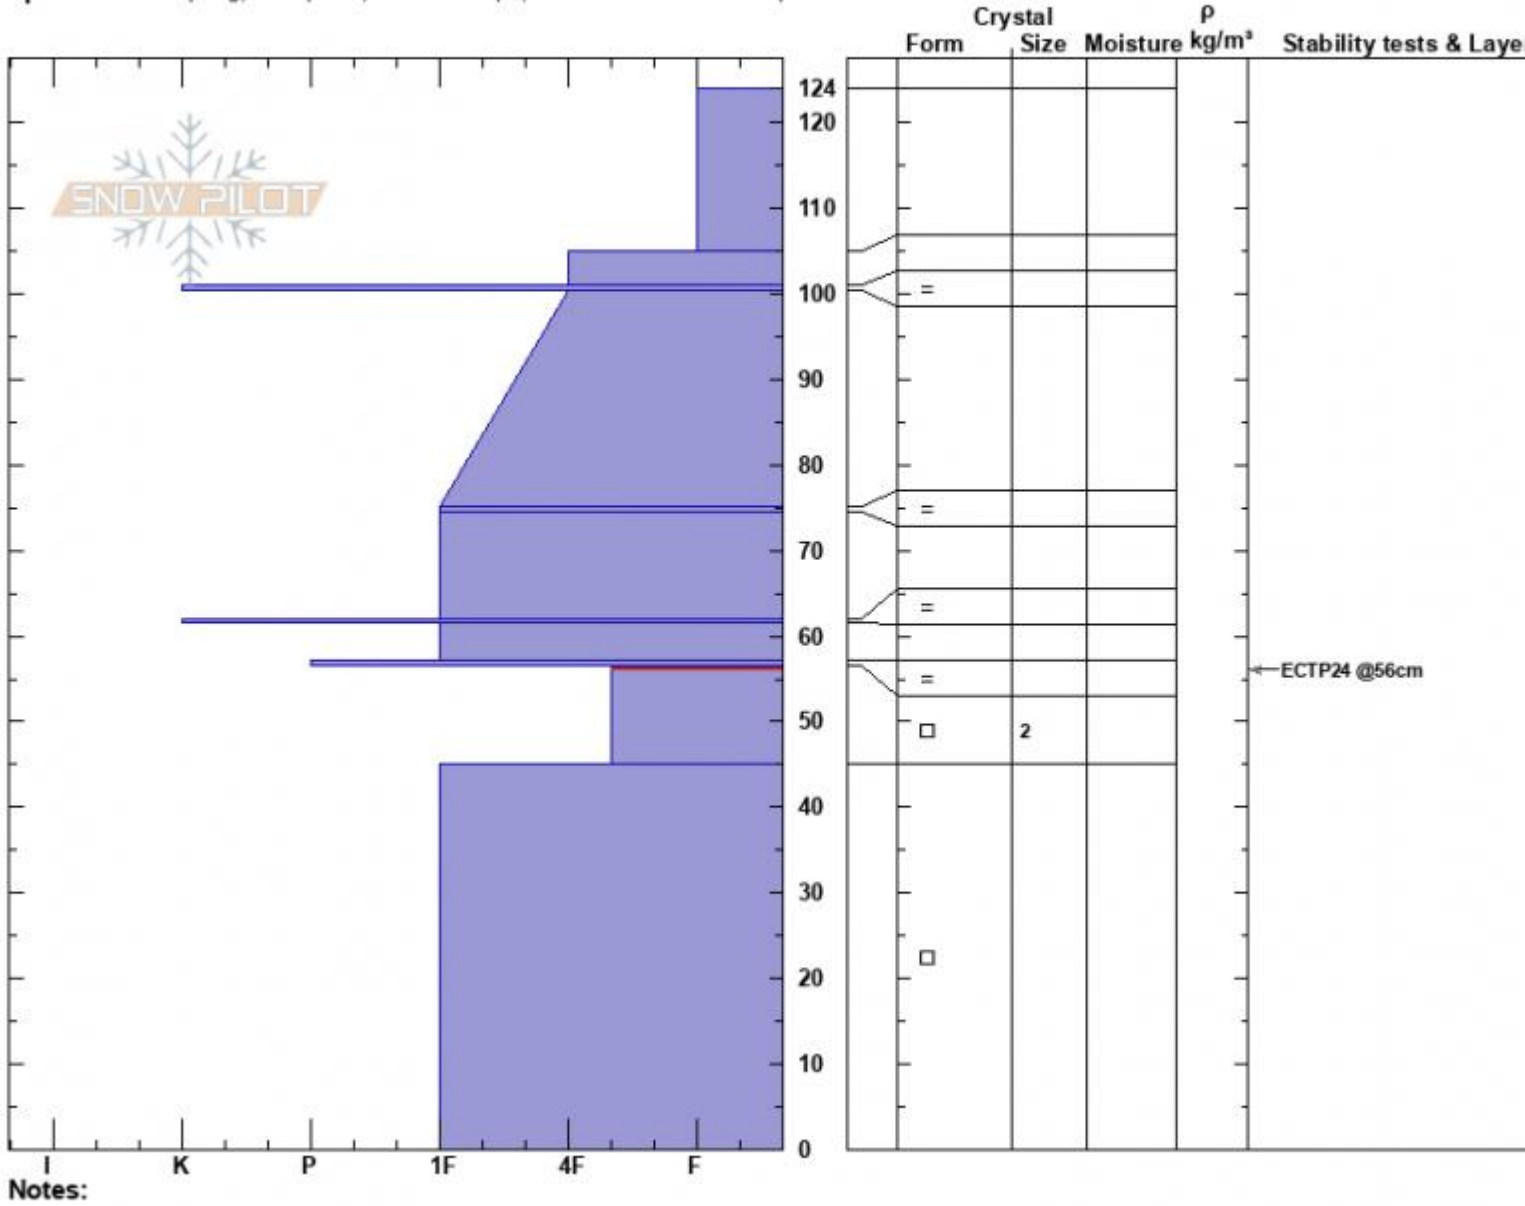

Sawtell Switchback E
 Centennial Range
 ID
 Elevation: 9000 ft
 Aspect: 90°
 Specifics: Collapsing, widespread; We skied slope; Snowmobile tracks on slope

Ian Hoyer
 12/31/2024 - 11:30am
 Co-ord: 44.55302N, -111.44415W
 Slope Angle: 27°
 Wind Loading: previous

Stability: Poor
 Air Temperature:
 Sky Cover: BKN
 Precipitation: NO
 Wind: Calm

HS:124
 PF:50 56.5-45cm: Problematic layer
 PS: 20

Sawtelle Peak E-facing Profile at 9000 ft - 31 Dec 2024

Advisory Region
 Island Park
 Longitude
 -111.44W
 Latitude
 44.56N