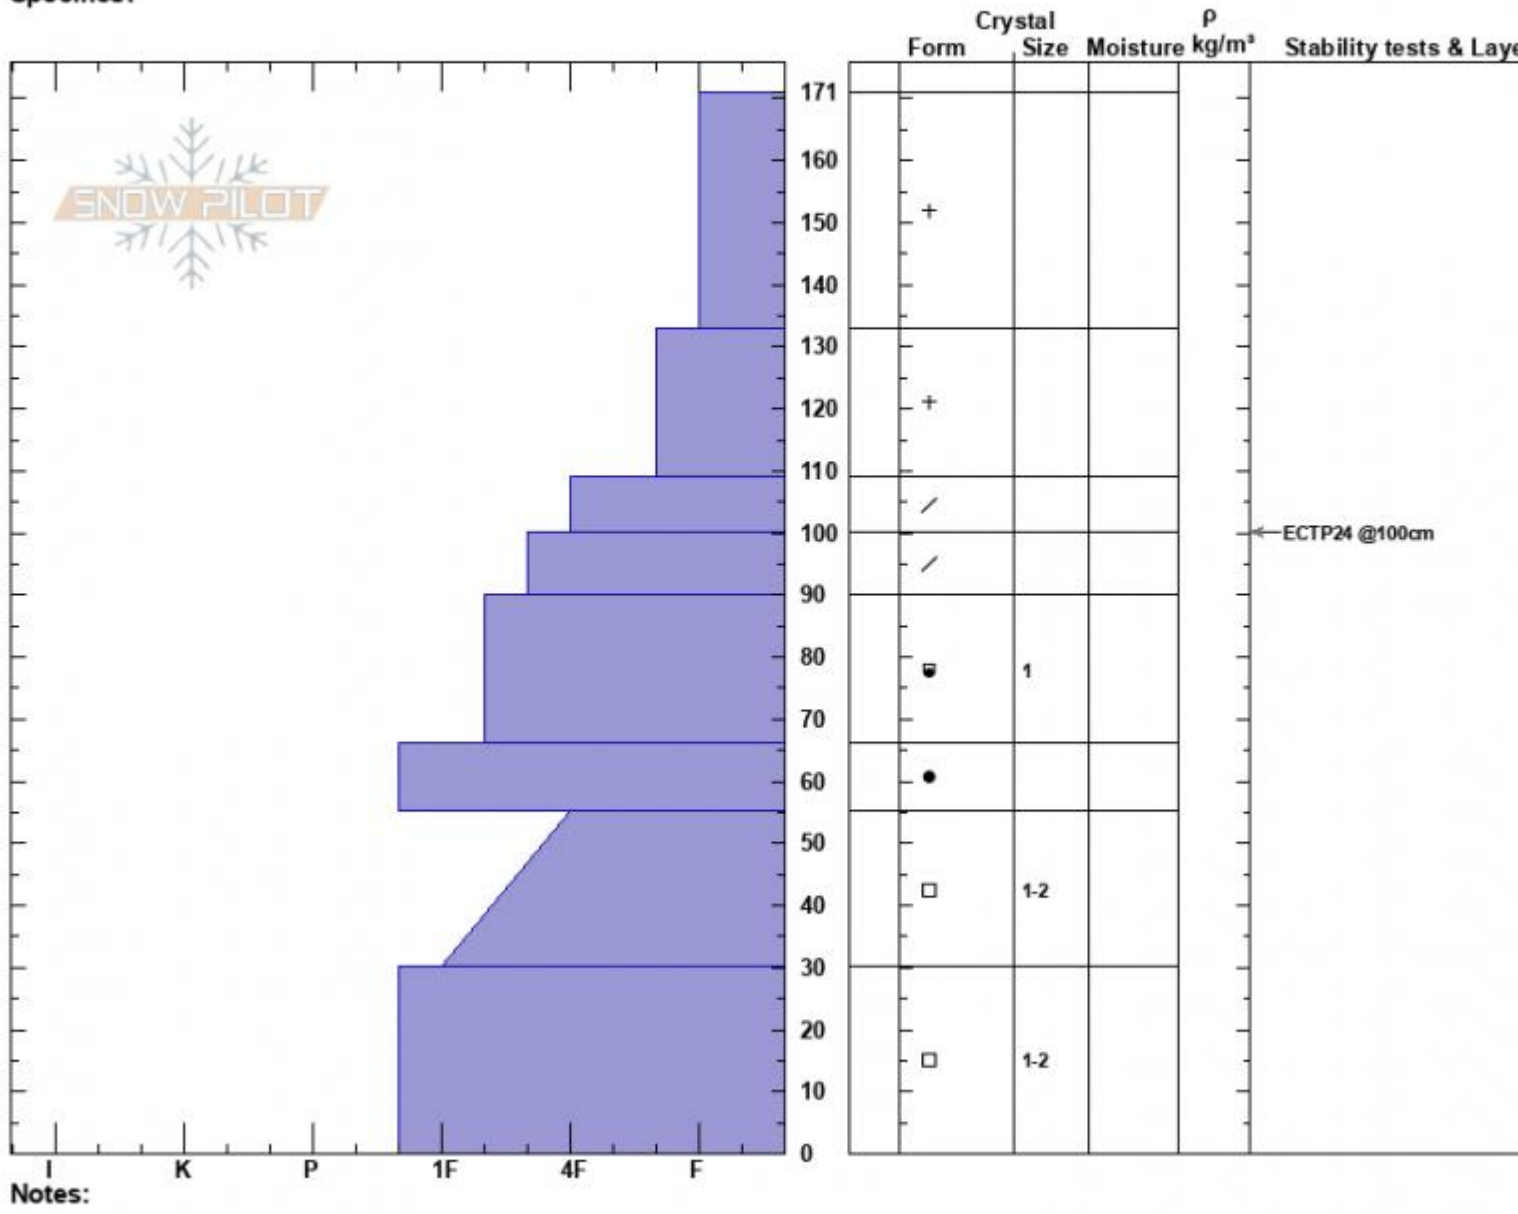

The Ramp - Bottom  
 Bridger Range  
 MT  
 Elevation: 7912 ft  
 Aspect: 73°  
 Specifics:

Haylee Darby  
 12/31/2024 - 11:45am  
 Co-ord: 45.82972N, -110.92936W  
 Slope Angle: 24°  
 Wind Loading: no

Stability:  
 Air Temperature: -6°C  
 Sky Cover: OVC  
 Precipitation: S-1  
 Wind: W Calm

HS:171 Layer Notes:

Notes:

Advisory Region  
 Bridger Range  
 Longitude  
 -110.93W  
 Latitude  
 45.83N  
 Bridger Range, 2024-12-31