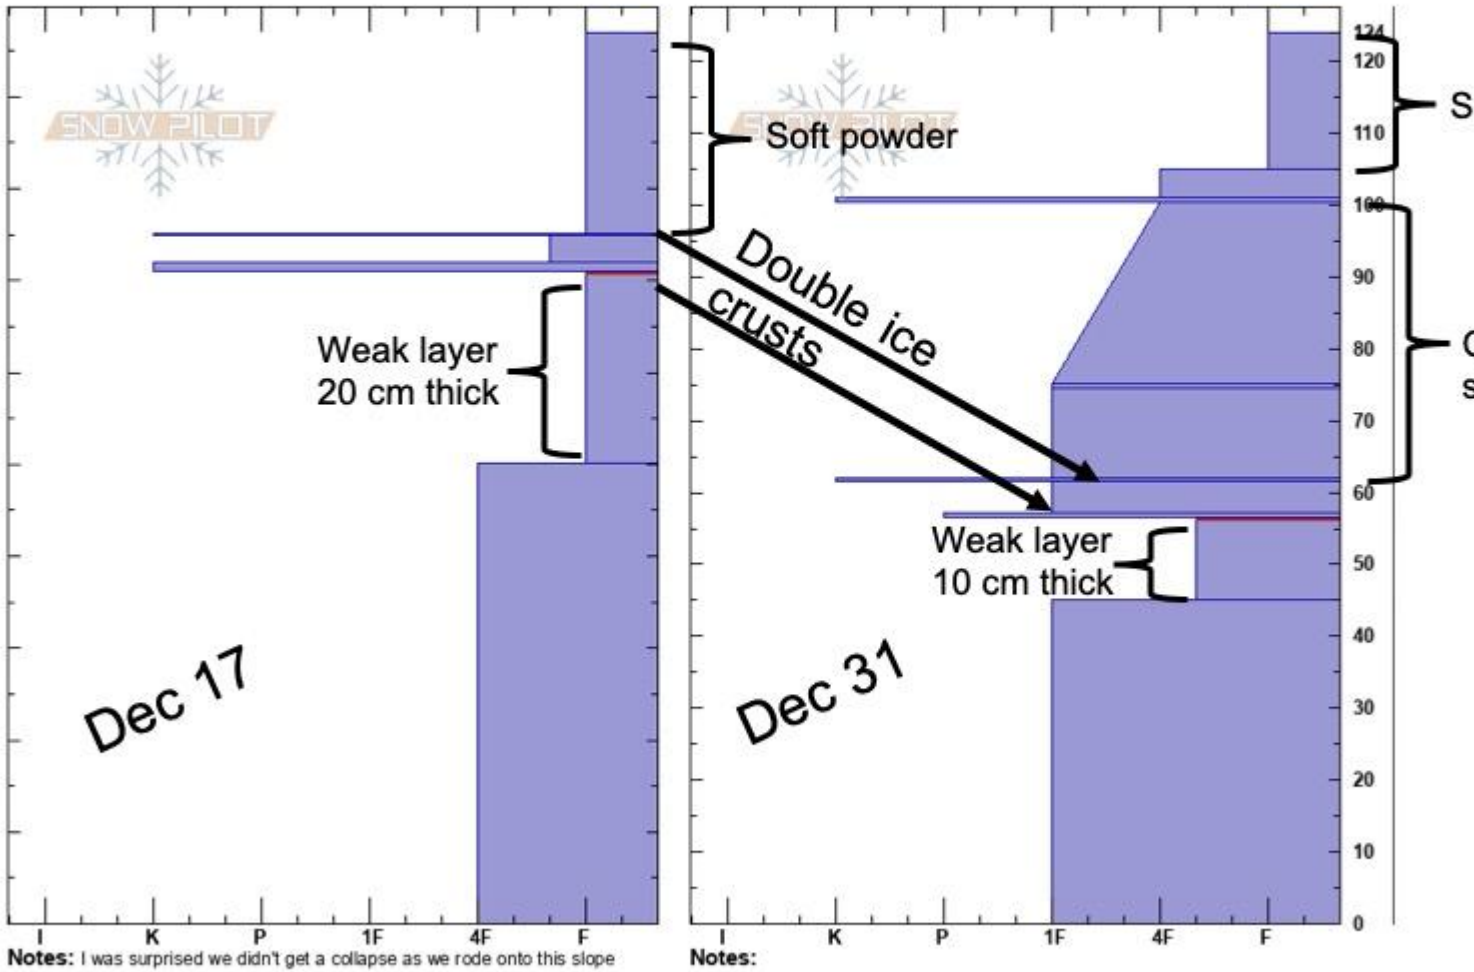

E Fk Upper Yale
 Centennial Range
 ID
 Elevation: 8984 ft
 Aspect: 73°
 Specifics: Snowmobile tracks on slope; We snowmobiled slope

Mark Staples
 12/17/2024 - 11:00am
 Co-ord: 44.55312N, -111.44426W
 Slope Angle: 26°
 Wind Loading: no

S Sawtell Switchback E
 A Centennial Range
 S ID
 P Elevation: 9000 ft
 W Aspect: 90°
 Specifics: Collapsing, widespread; We skied slope; Snowmobile tracks on slope

Ian Hoyer
 12/31/2024 - 11:30am
 Co-ord: 44.55302N, -111.44415W
 Slope Angle: 27°
 Wind Loading: previous

Stabil
 Air Te
 Sky C
 Precip
 Wind:

Two pits from the same location side by side for comparison. One from Dec 17 and one from Dec 31.

No Region, 2025-01-02