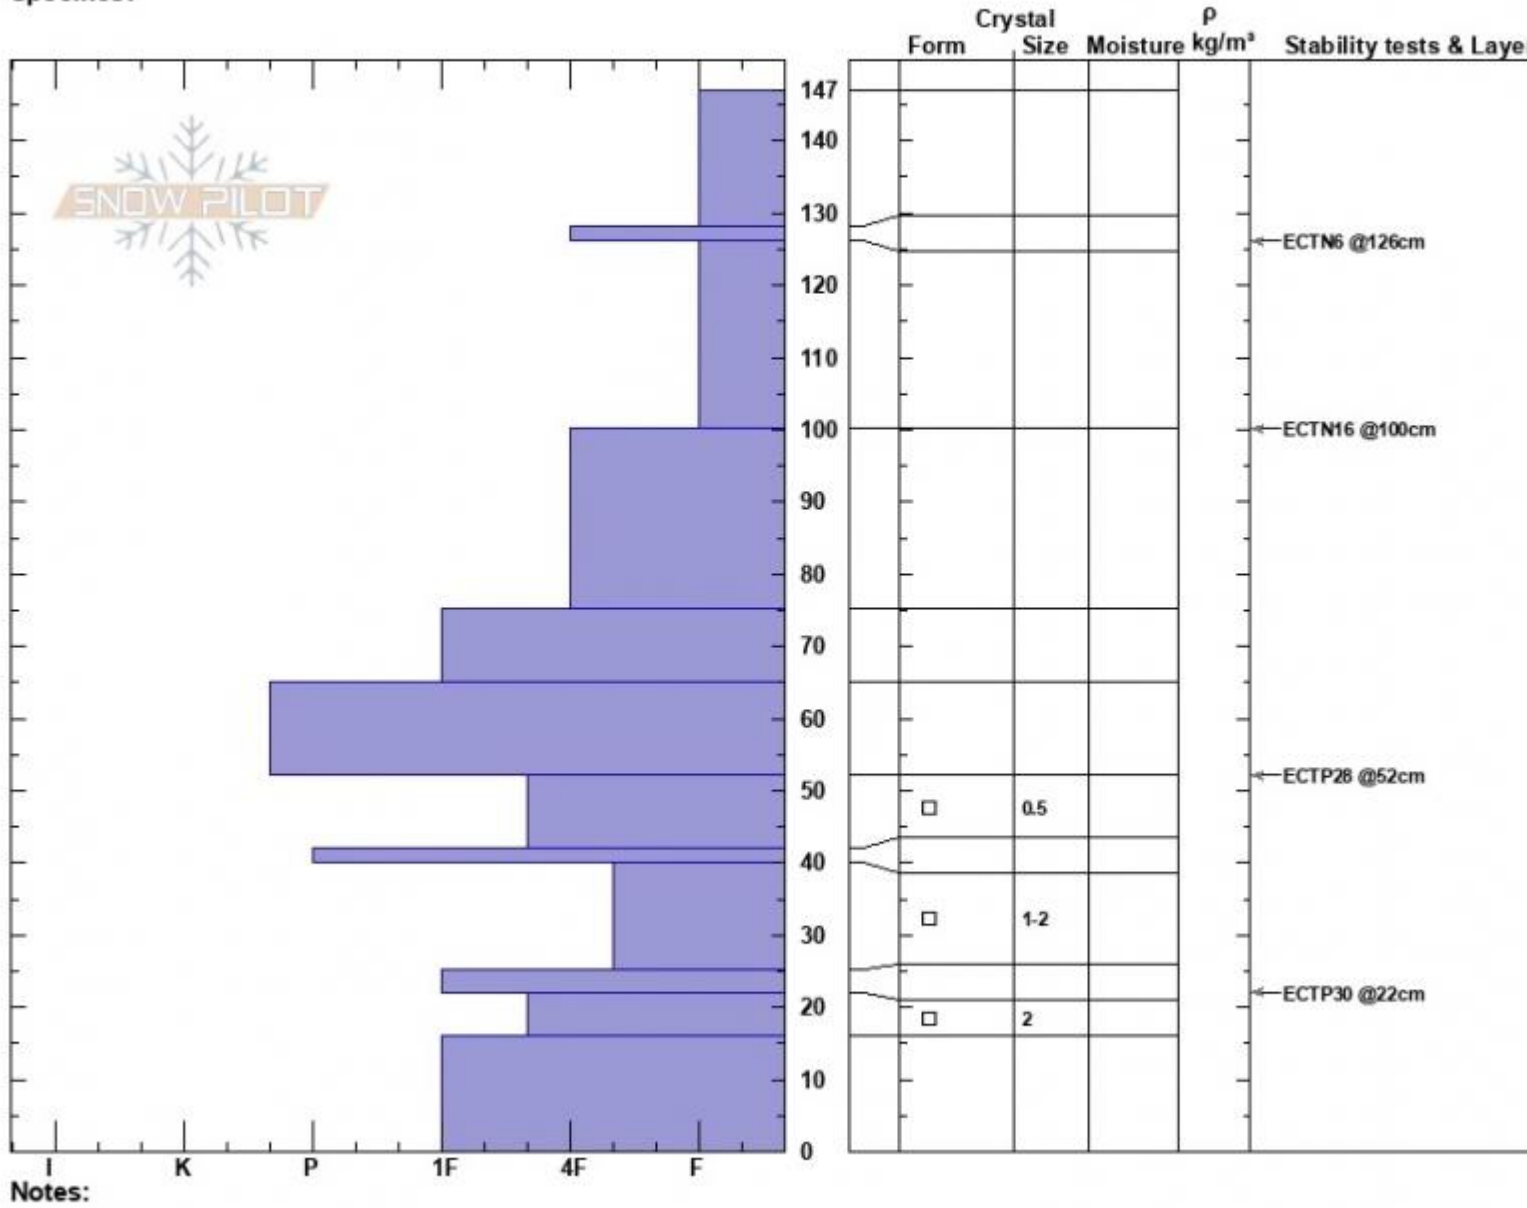

Blackmore E Bowl
 Gallatin Range-N
 MT
 Elevation: 9185 ft
 Aspect: 62°
 Specifics:

Haylee Darby
 01/09/2025 - 1:45pm
 Co-ord: 45.44251N, -110.99634W
 Slope Angle: 32°
 Wind Loading:

Stability:
 Air Temperature: -2°C
 Sky Cover: CLR
 Precipitation: NO
 Wind: W Calm

HS:147 Layer Notes:

Snowpit profile from Mt Blackmore, NE facing, 9185', HS almost 5 ft

Advisory Region
 Northern Gallatin
 Longitude
 -111.00W

Latitude

45.44N

Northern Gallatin, 2025-01-09