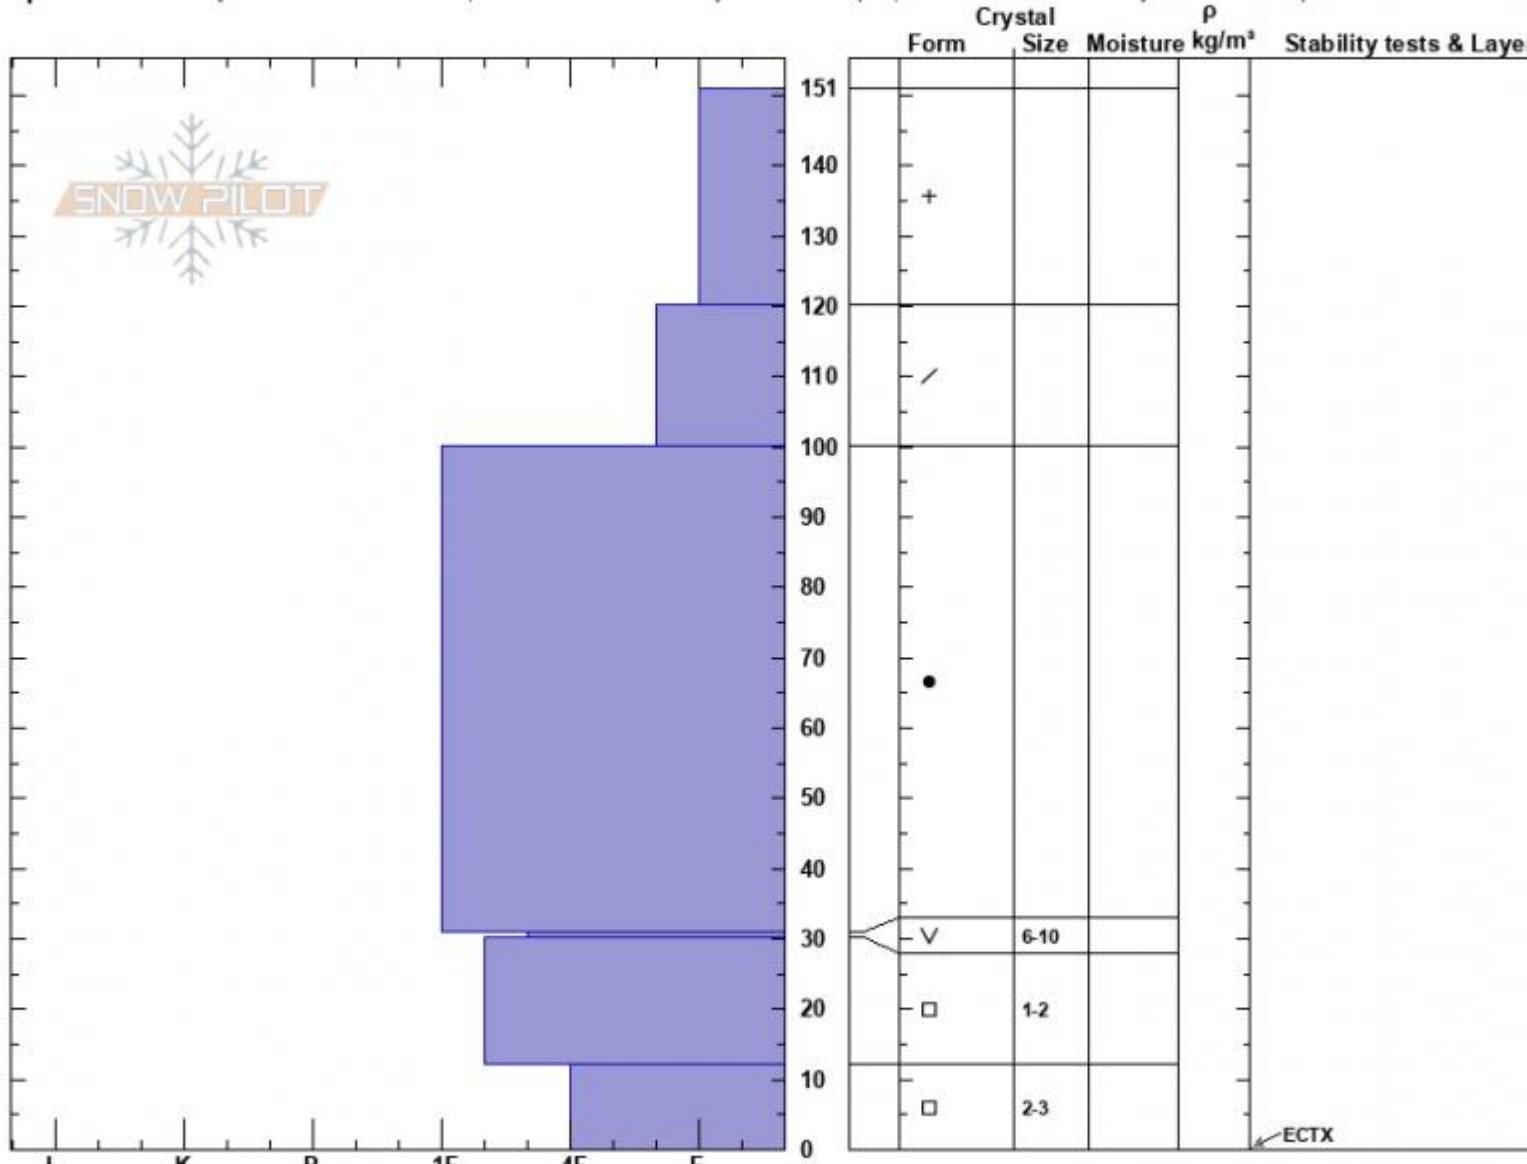

Abundance Shoulder  
 Cooke City  
 MT  
 Elevation: 9169 ft  
 Aspect: 140°

Alex Mariantal  
 01/09/2025 - 12:50pm  
 Co-ord: 45.06393N, -110.01105W  
 Slope Angle: 23°  
 Wind Loading: previous

Stability:  
 Air Temperature:  
 Sky Cover: BKN  
 Precipitation: S-1  
 Wind: Calm

HS:151  
 PF:55  
 Layer Notes:

Specifics: Pit is adjacent to avalanche: other; Recent avalanche activity on similar slopes; Recent avalanche activity on different slopes:

Notes: Pit dug on the south shoulder of Mt. Abundance. When we rode away we saw a fresh small avalanche, 3' deep x 10' wide that we suspect we triggered on the angle ridge above. About 45 minutes later, from a couple miles away, we saw a 4-6' deep avalanche that happened since we had been there 1000' or more from our pit.

Advisory Region  
 Cooke City  
 Longitude  
 -110.01W  
 Latitude  
 45.06N  
 Cooke City, 2025-01-09