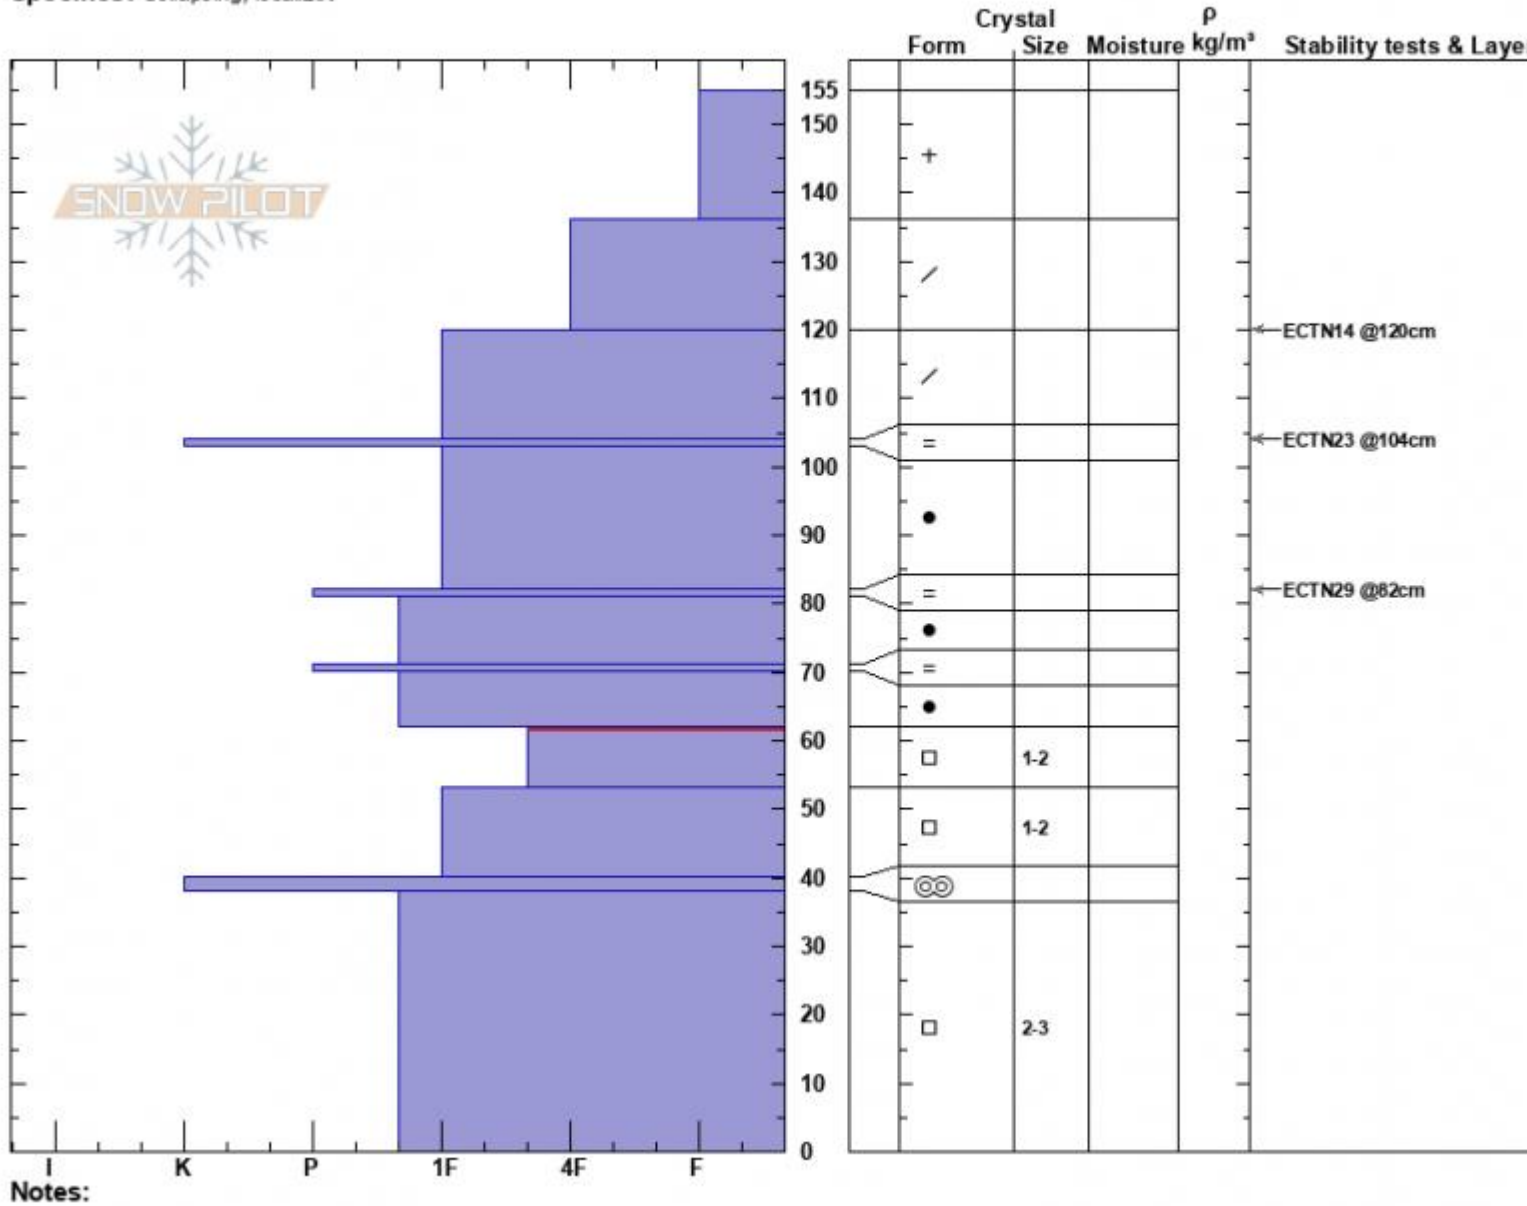

Hellroaring Pass  
 Centennial Range  
 MT  
 Elevation: 8880 ft  
 Aspect: 315°  
 Specifics: Collapsing, localizer

Dave Zinn  
 01/08/2025 - 1:30pm  
 Co-ord: 44.55017N, -111.47126W  
 Slope Angle: 20°  
 Wind Loading: no

Stability: Fair  
 Air Temperature:  
 Sky Cover: OVC  
 Precipitation: S-1  
 Wind: Calm

HS:155    **Layer Notes:**  
 62-53cm:Problematic layer

Advisory Region  
 Island Park  
 Longitude  
 -111.48W  
 Latitude  
 44.55N  
 Island Park, 2025-01-08