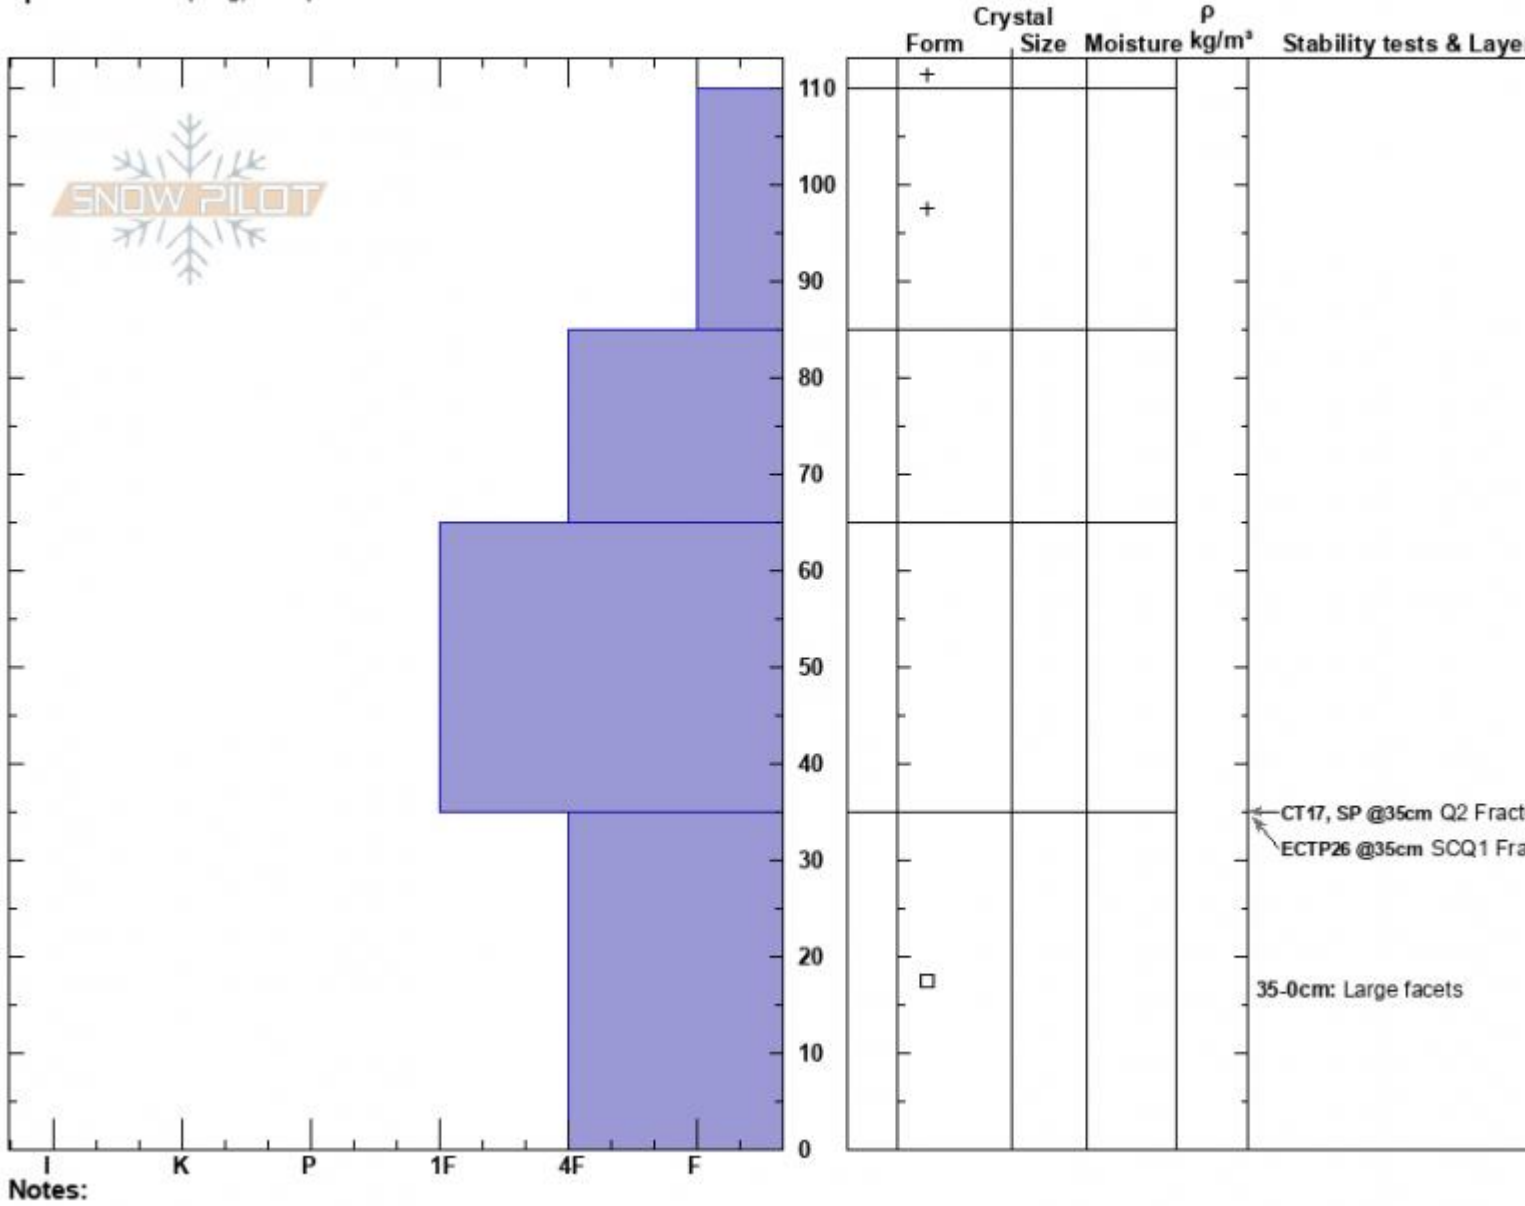

Sheep Creek  
 Lionhead Range  
 MT  
 Elevation: 7652 ft  
 Aspect: E  
 Specifics: Collapsing, widespreac

Connor Culver  
 01/11/2025 - 1:00pm  
 Co-ord: 44.79968N, -111.39103W  
 Slope Angle: 15°  
 Wind Loading:

Stability: Poor  
 Air Temperature: 20°F  
 Sky Cover: SCT  
 Precipitation: NO  
 Wind: W Light Breeze

HS:110 Layer Notes:  
 35-0cm: Large facets  
 35-0cm: Problematic layer

Advisory Region  
 Lionhead Range  
 Longitude  
 -111.39W  
 Latitude  
 44.80N  
 Lionhead Range, 2025-01-12