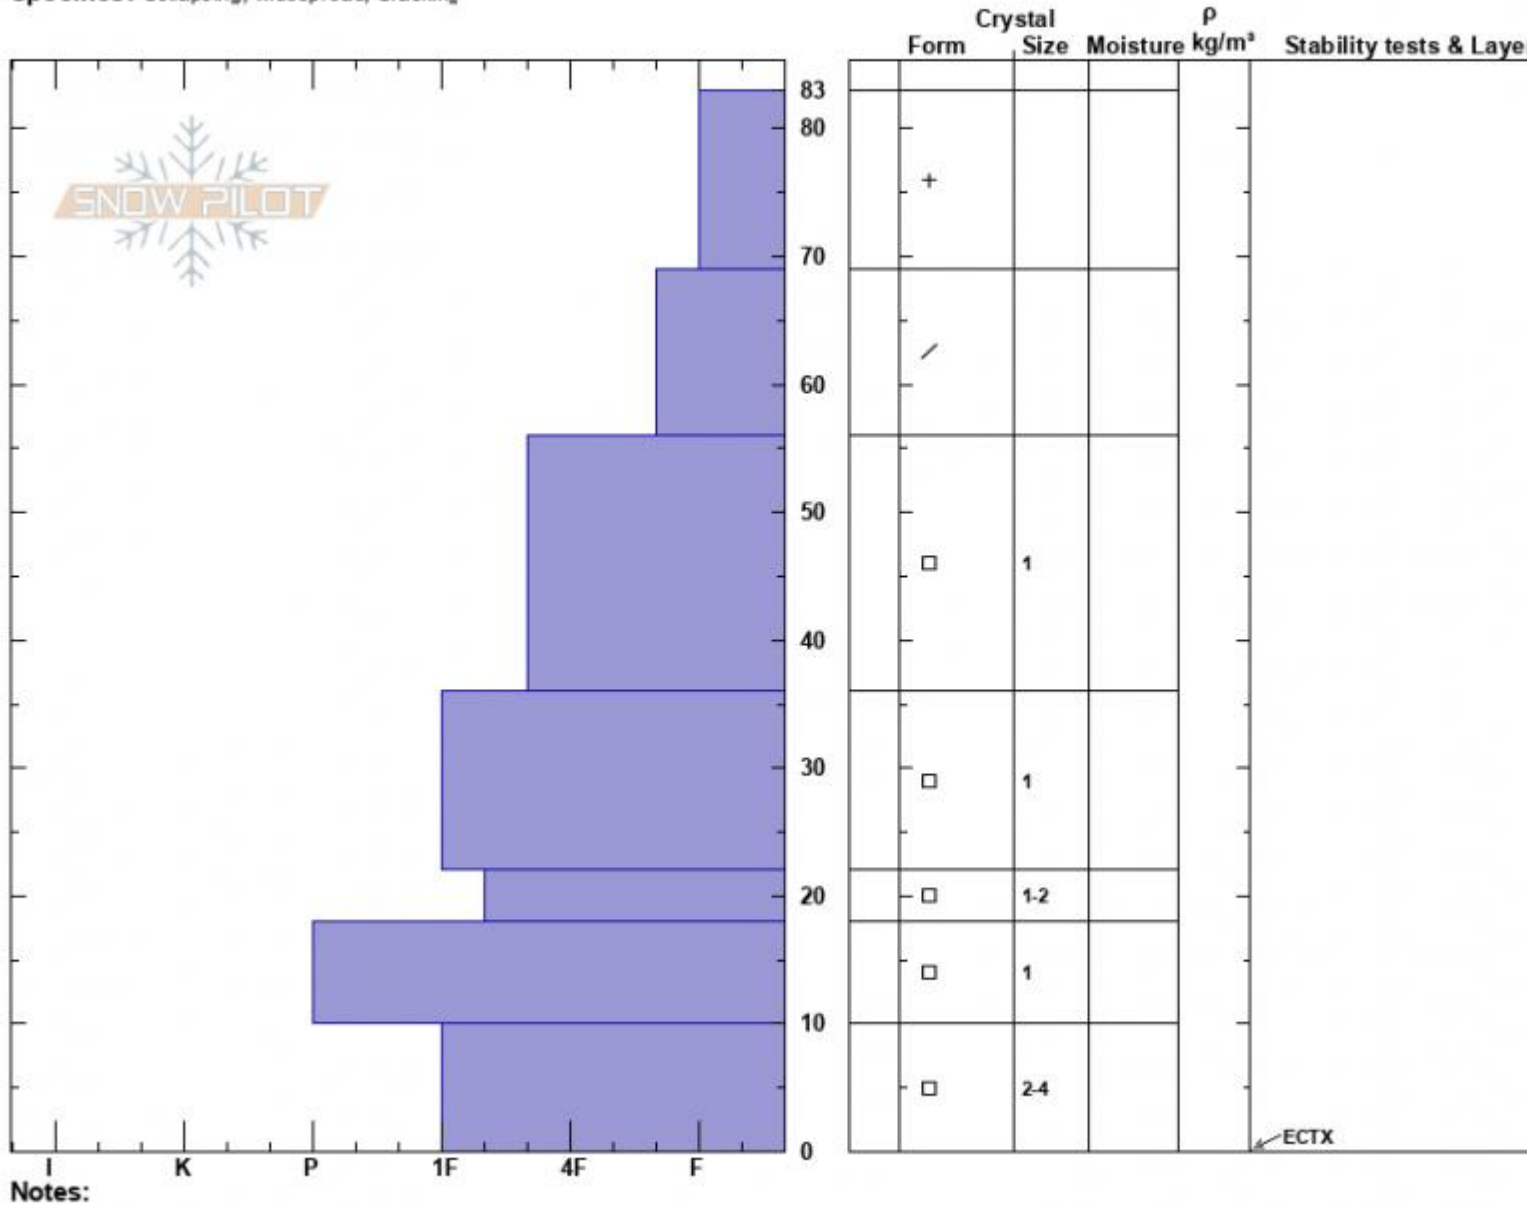

Bacon Rind South
Madison Range-S
MT

Elevation: 8665 ft
Aspect: 144°

Specifics: Collapsing, widespread, Cracking

Haylee Darby
01/13/2025 - 12:00pm

Co-ord: 44.96908N, -111.09440W

Slope Angle: 18°

Wind Loading: no

Stability:

Air Temperature: -11°C

Sky Cover: OVC

Precipitation: S-1

Wind: W Calm

HS:83

PF:83

Layer Notes:

Advisory Region
Southern Madison

Longitude
-111.10W

Latitude
44.96N

Southern Madison, 2025-01-13