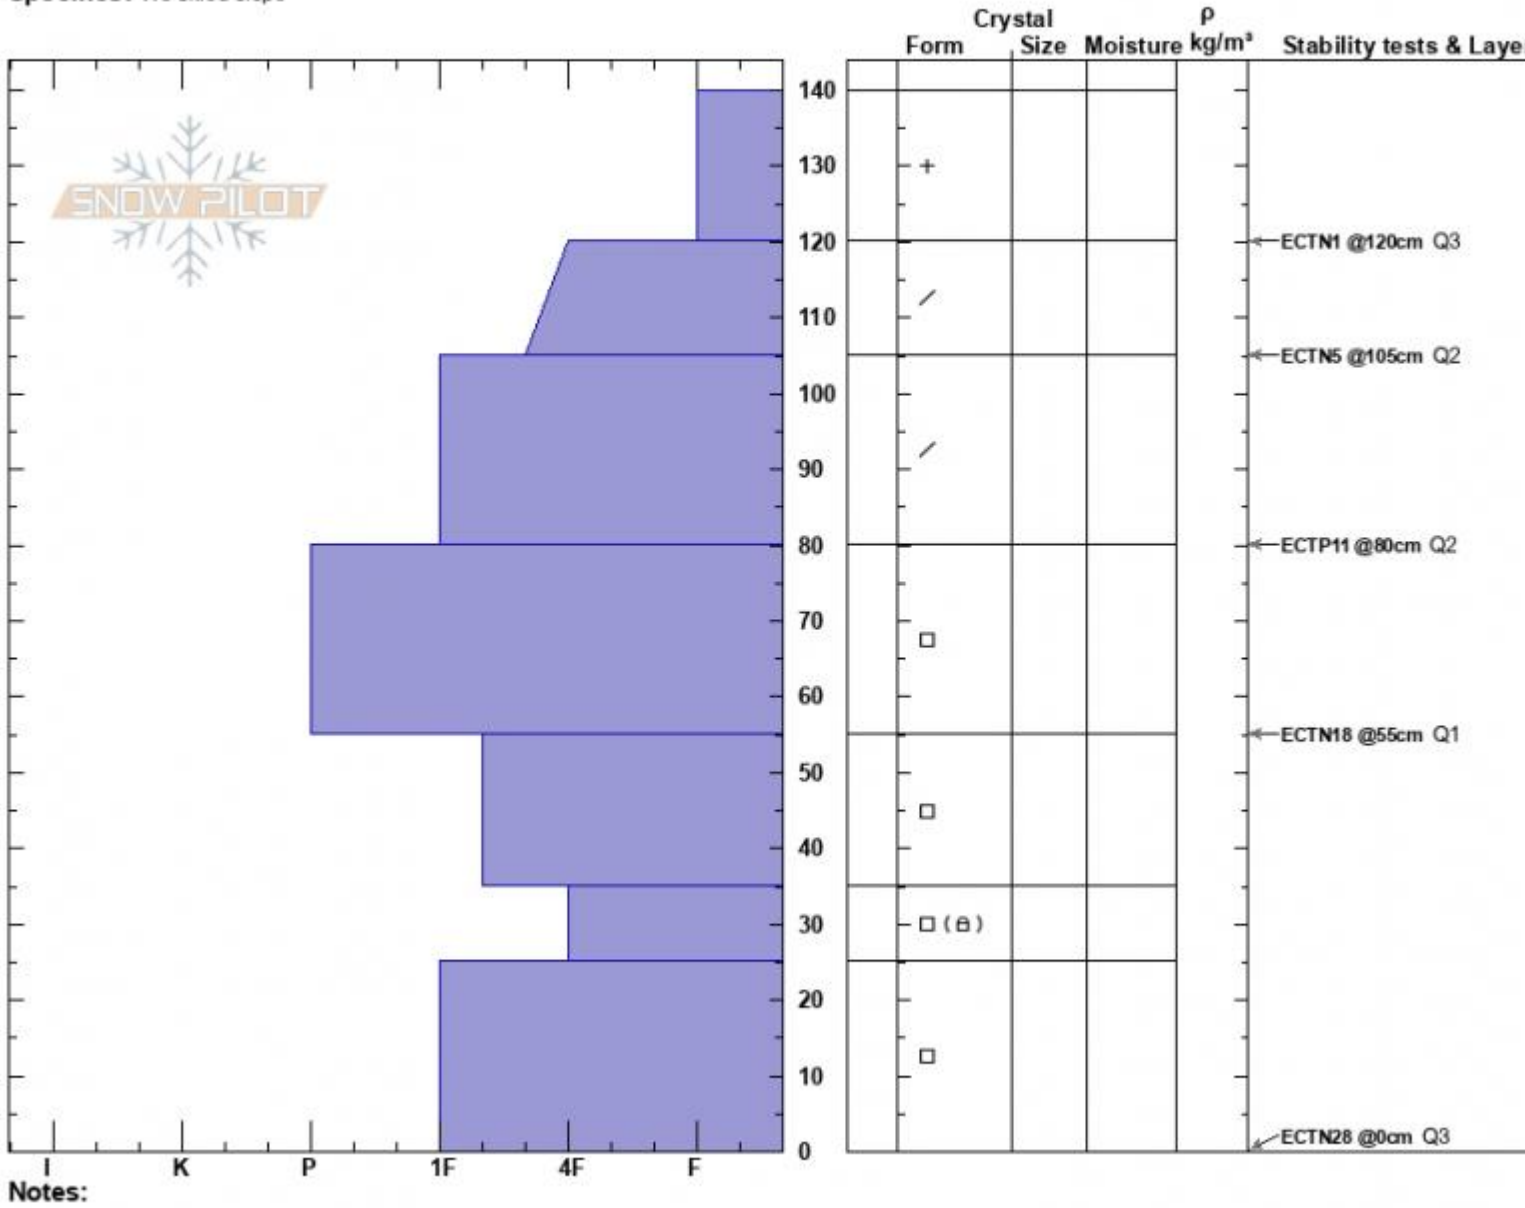

Hist. Rock Meadow
 Gallatin Range-N
 MT
 Elevation: 8400 ft
 Aspect: 70°
 Specifics: We skied slope

Eddie Webb
 01/13/2025 - 12:00pm
 Co-ord: 45.48225N, -111.01243W
 Slope Angle: 21°
 Wind Loading: no

Stability: Good
 Air Temperature:
 Sky Cover: BKN
 Precipitation: S-1
 Wind: W Calm

HS:140
 PF:62
 PS:35
 Layer Notes:

Advisory Region
 Northern Gallatin
 Longitude
 -111.01W
 Latitude
 45.48N
 Northern Gallatin, 2025-01-13