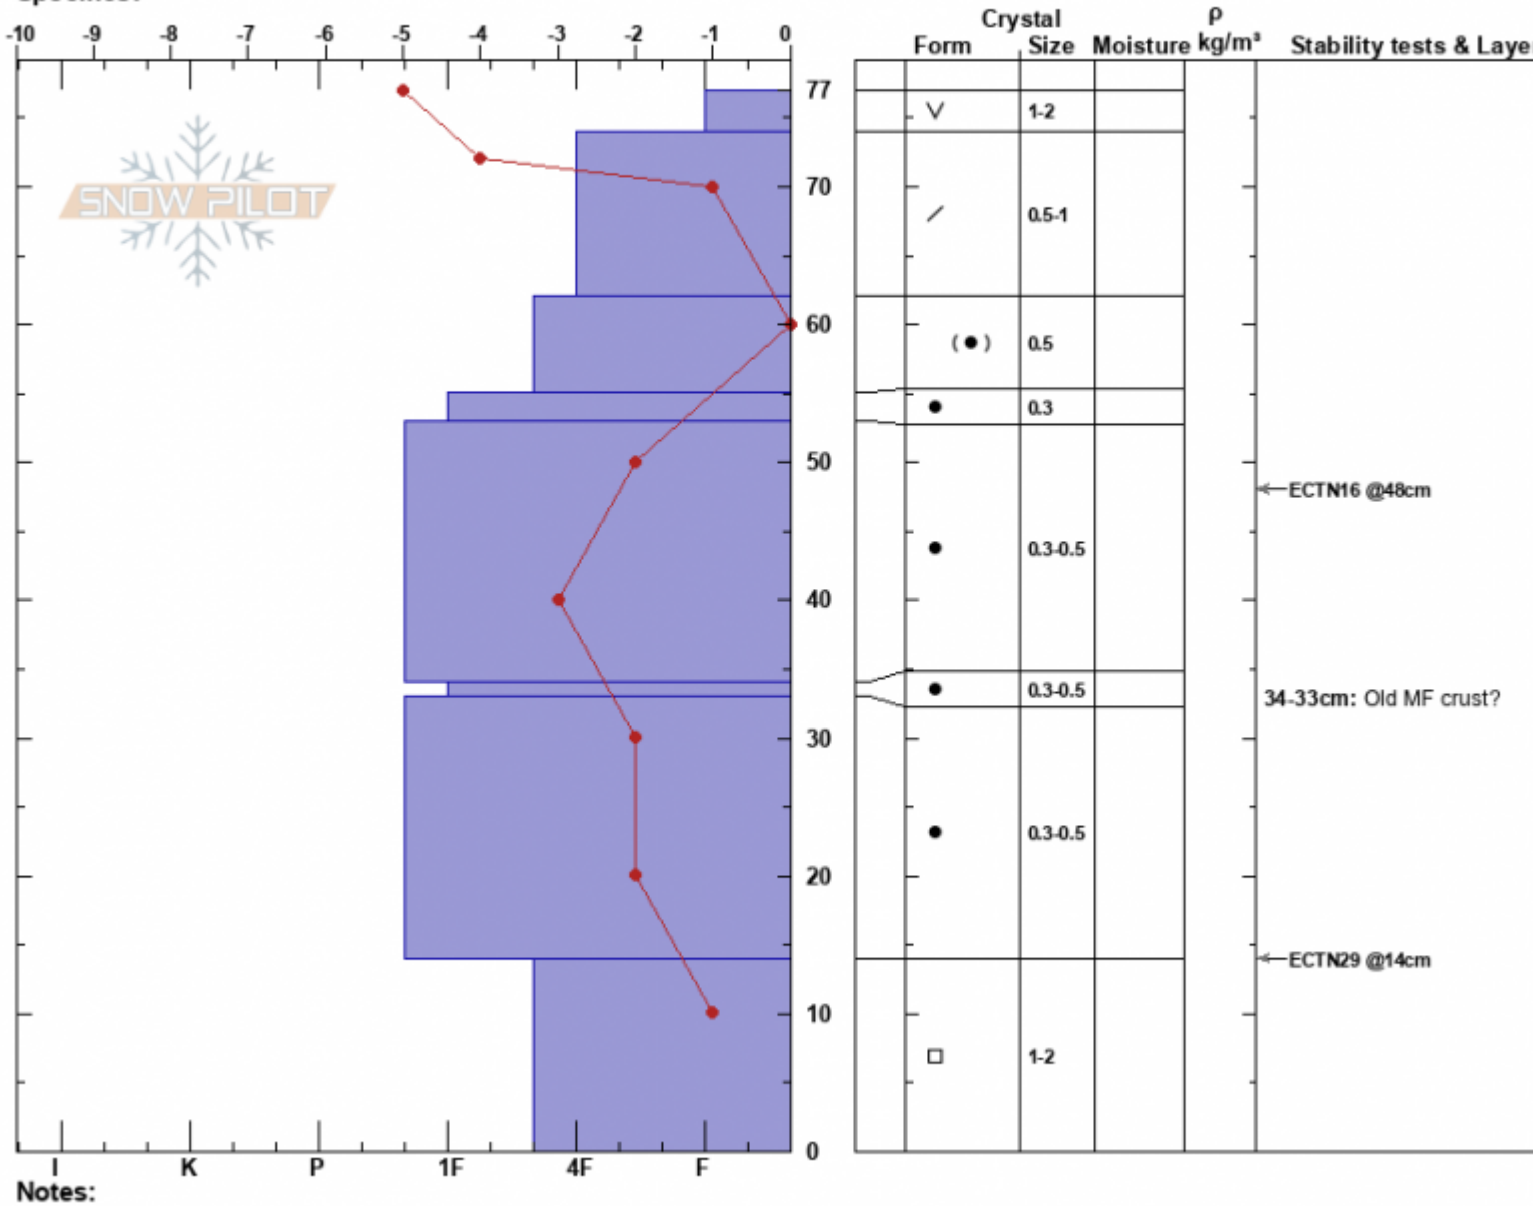

Mt. Ellis summit
 Gallatin Range-N
 MT
 Elevation: 2530 m
 Aspect: S
 Specifics:

Ross Palomaki
 01/14/2025 - 11:50am
 Co-ord: 45.57757N, -110.95551W
 Slope Angle: 28°
 Wind Loading: no

Stability:
 Air Temperature: -5°C
 Sky Cover: FEW
 Precipitation: NO
 Wind: S Light Breeze

Layer Notes:
 34-33cm: Old MF crust?
 14-0cm: Problematic layer

Advisory Region
 Northern Gallatin
 Longitude
 -110.96W
 Latitude
 45.58N
 Northern Gallatin, 2025-01-15