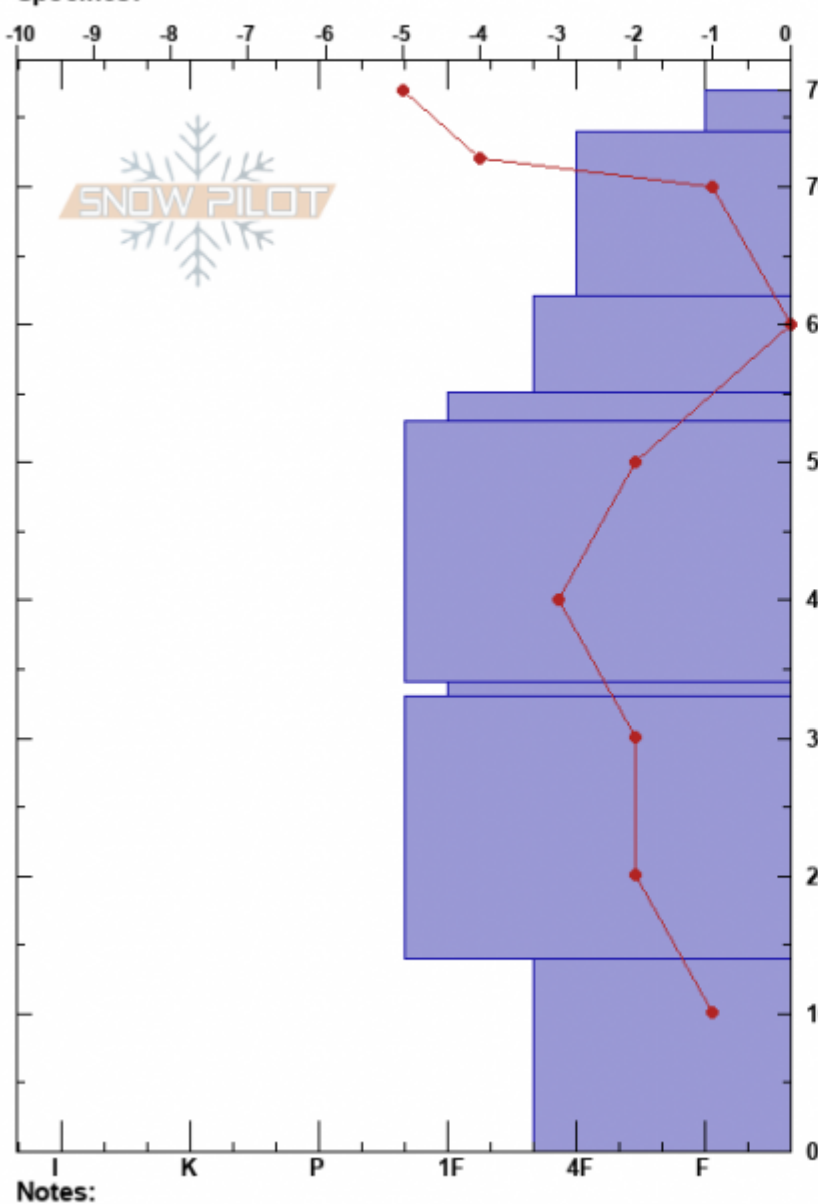

Mt. Ellis summit  
 Gallatin Range-N  
 MT  
 Elevation: 2530 m  
 Aspect: S  
 Specifics:

Ross Palomaki  
 01/14/2025 - 11:50am  
 Co-ord: 45.57757N, -110.95551W  
 Slope Angle: 28°  
 Wind Loading: no

Stability:  
 Air Temperature: -5°C  
 Sky Cover: FEW  
 Precipitation: NO  
 Wind: S Light Breeze

Layer Notes:  
 34-33cm: Old MF crust?  
 14-0cm: Problematic layer

Form	Crystal Size	Moisture	$\rho$ kg/m <sup>3</sup>	Stability tests & Layer
V	1-2			
/	0.5-1			
(•)	0.5			
•	0.3			
•	0.3-0.5			← ECTN16 @48cm
•	0.3-0.5			34-33cm: Old MF crust?
•	0.3-0.5			
□	1-2			← ECTN29 @14cm

Advisory Region  
 Northern Gallatin  
 Longitude  
 -110.96W  
 Latitude  
 45.58N  
 Northern Gallatin, 2025-01-15