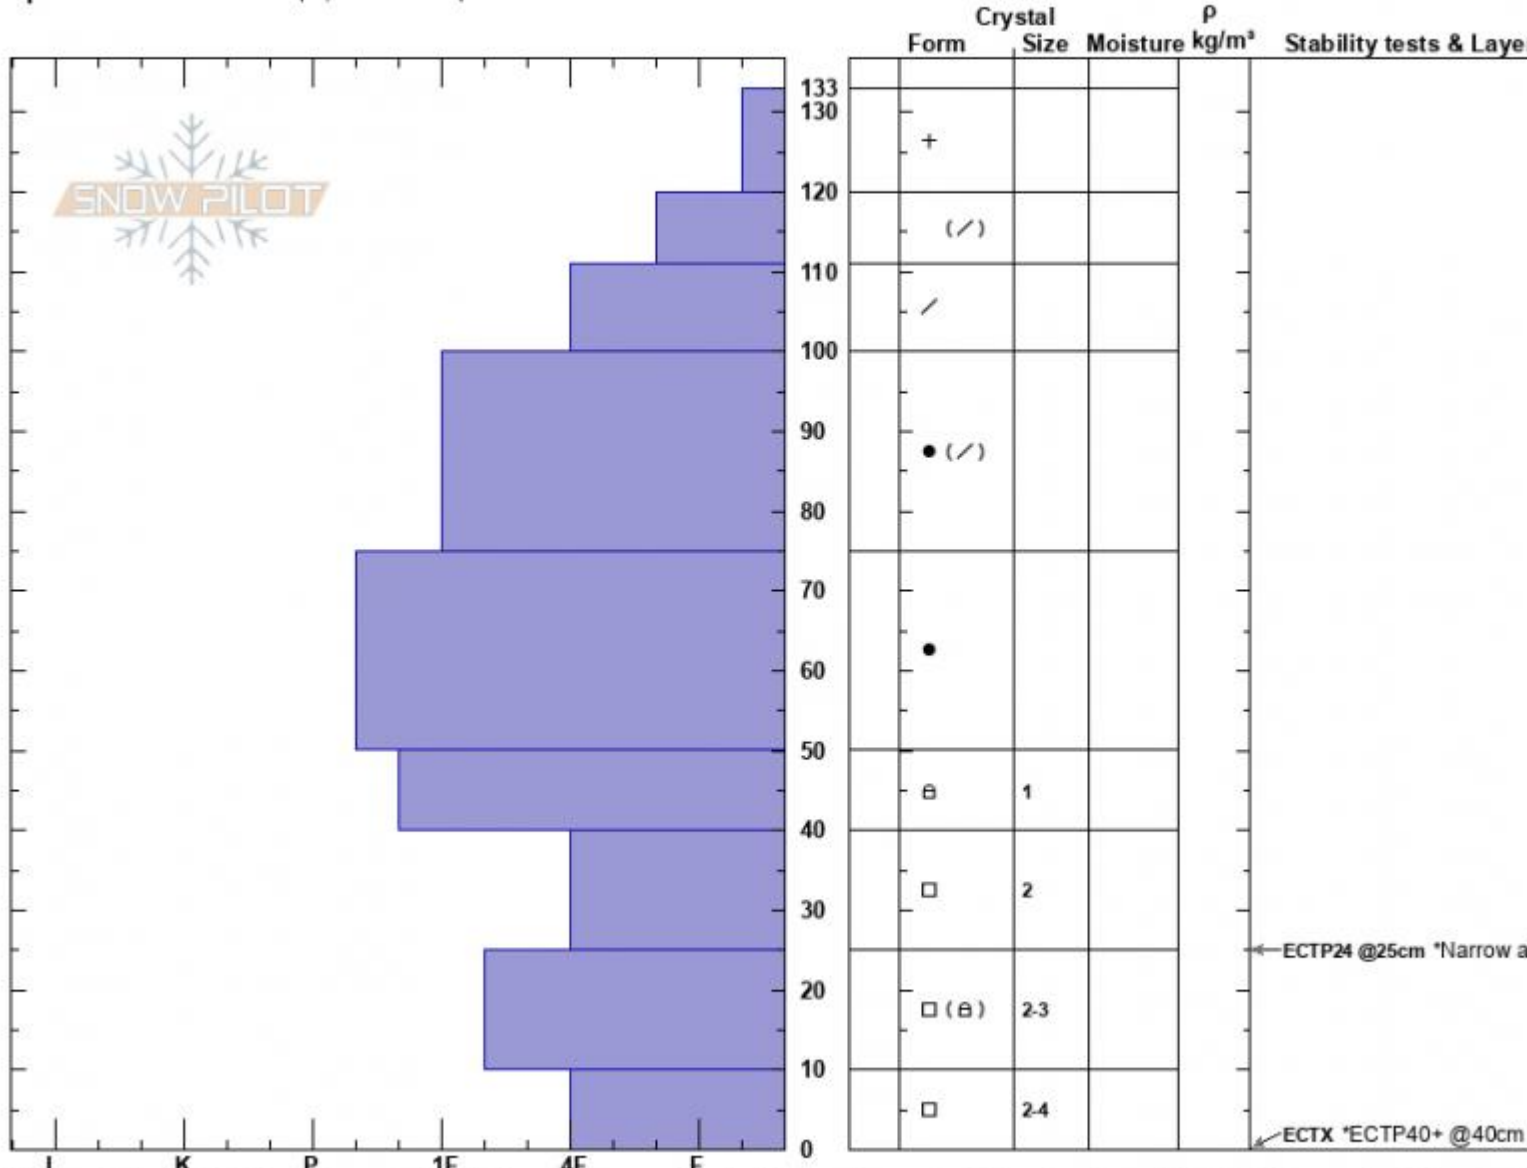

Mt. Ellis -Top of Bum  
 Gallatin Range-N  
 MT  
 Elevation: 8135 ft  
 Aspect: 80°  
 Specifics: Ski tracks on slope; We skied slope

Alex Marienthal  
 01/17/2025 - 12:45pm  
 Co-ord: 45.57702N, -110.95279W  
 Slope Angle: 25°  
 Wind Loading: no

Stability: Good  
 Air Temperature:  
 Sky Cover: BKN  
 Precipitation: S-1  
 Wind: Calm

HS:133 Layer Notes:  
 133-120cm:Problematic layer

Notes: First ect (ECTP24) was tapered at the bottom of column on the side I hit, may have made it fail easier. Second ECT (ECTX) propagated after extra h of the slab above the weak layer. (ECTP40+ @40cm).

Advisory Region  
 Northern Gallatin  
 Longitude  
 -110.96W  
 Latitude  
 45.58N  
 Northern Gallatin, 2025-01-17