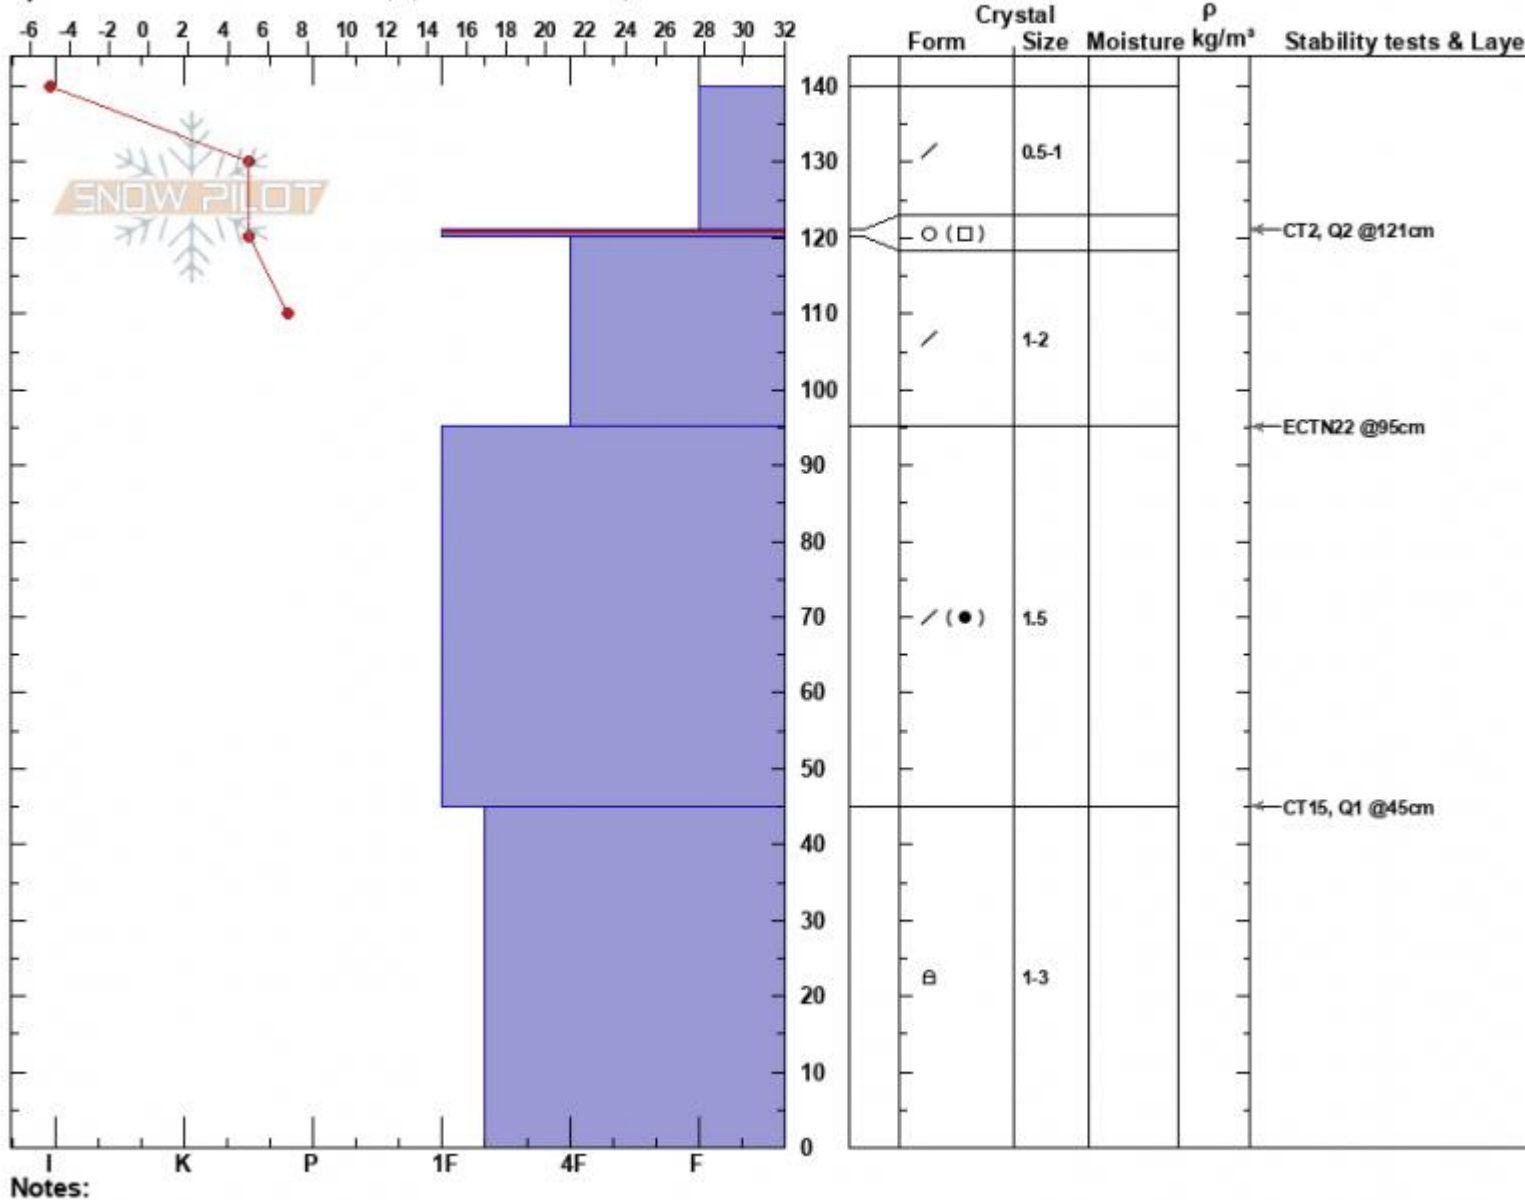

Pit Practice
 Gallatin Range-N
 MT
 Elevation: 6915 ft
 Aspect: E
 Specifics: Snowmobile tracks on slope; We snowmobiled slope

Isaac Freeland
 01/18/2025 - 4:05pm
 Co-ord: 45.49580N, -111.10465W
 Slope Angle: 27°
 Wind Loading: no

Stability: Very Good
 Air Temperature: -7°F
 Sky Cover: BKN
 Precipitation: NO
 Wind: Light Breeze

HS:140
 PF:90
 Layer Notes: 121-120cm:Problematic layer

Notes:
 Advisory Region
 Northern Gallatin
 Longitude
 -111.11W
 Latitude
 45.50N
 Northern Gallatin, 2025-01-18