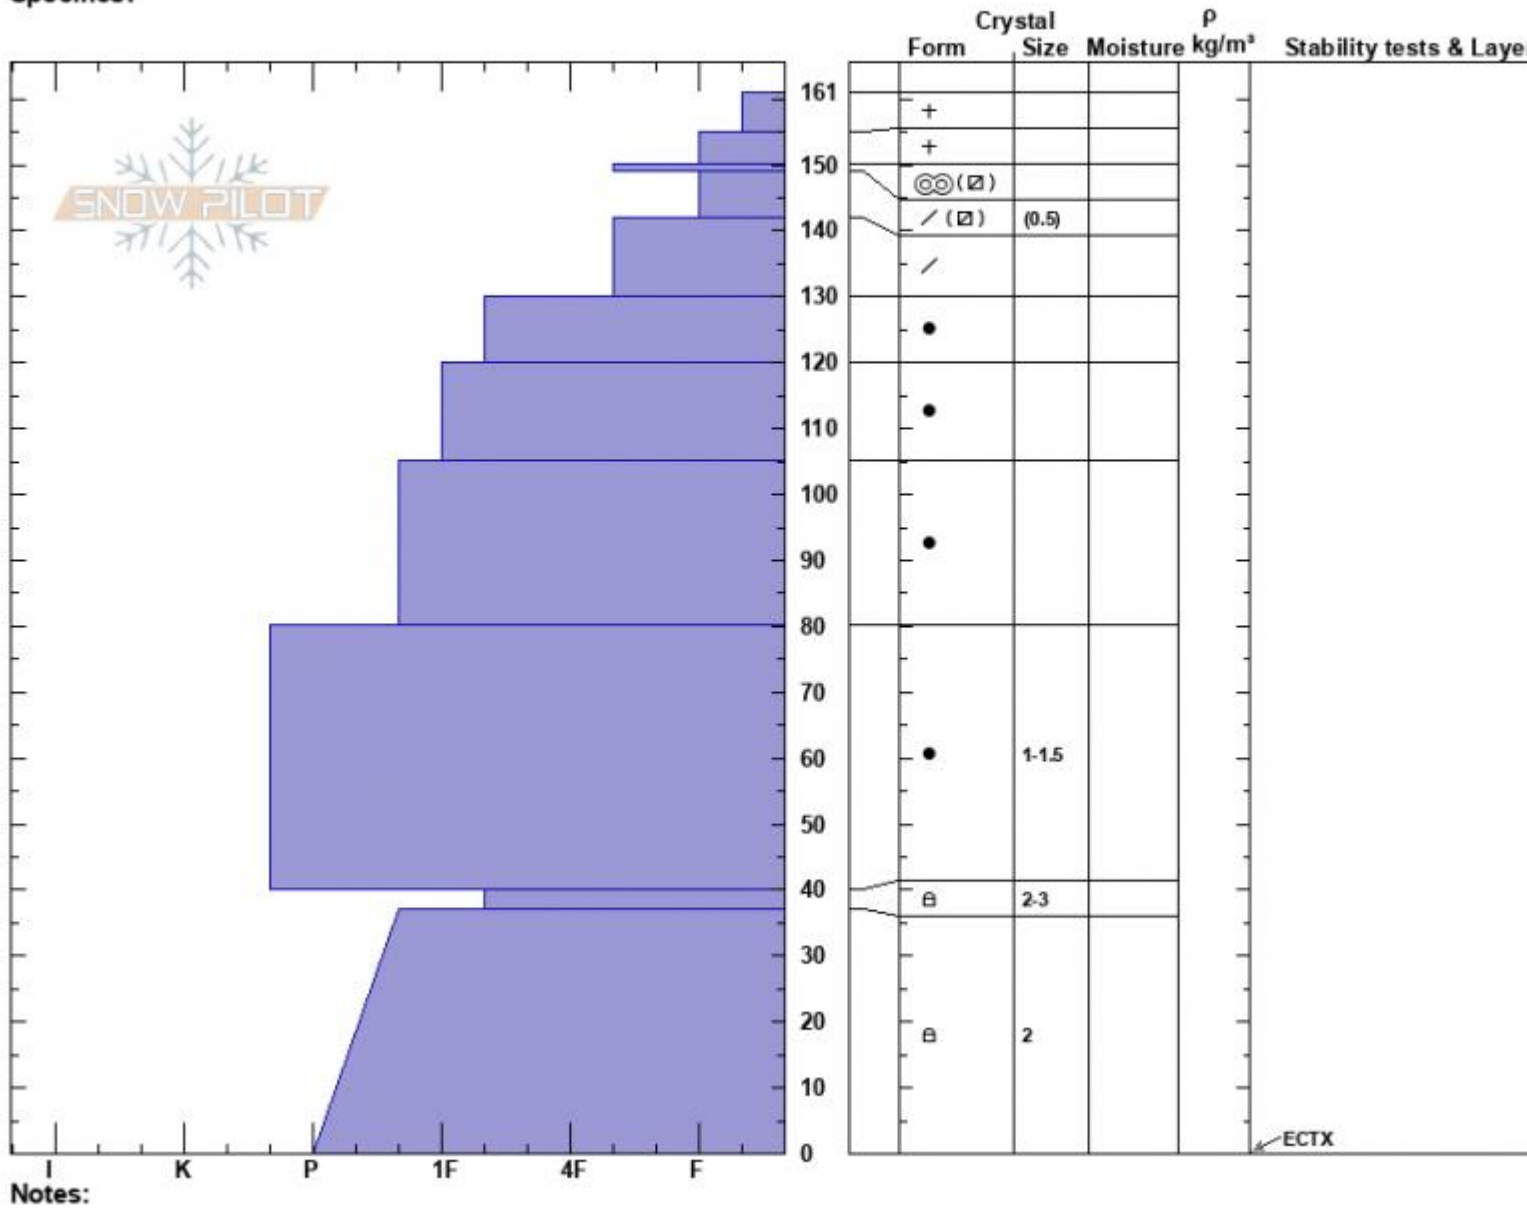

Refrigerator Chutes  
 Bridger Range  
 MT  
 Elevation: 8323 ft  
 Aspect: 2°  
 Specifics:

Haylee Darby  
 01/19/2025 - 11:50am  
 Co-ord: 45.82880N, -110.93216W  
 Slope Angle: 25°  
 Wind Loading: no

Stability:  
 Air Temperature: -14°C  
 Sky Cover: OVC  
 Precipitation: S1  
 Wind: W Calm

HS:161 Layer Notes:

Advisory Region  
 Bridger Range  
 Longitude  
 -110.93W  
 Latitude  
 45.83N  
 Bridger Range, 2025-01-19