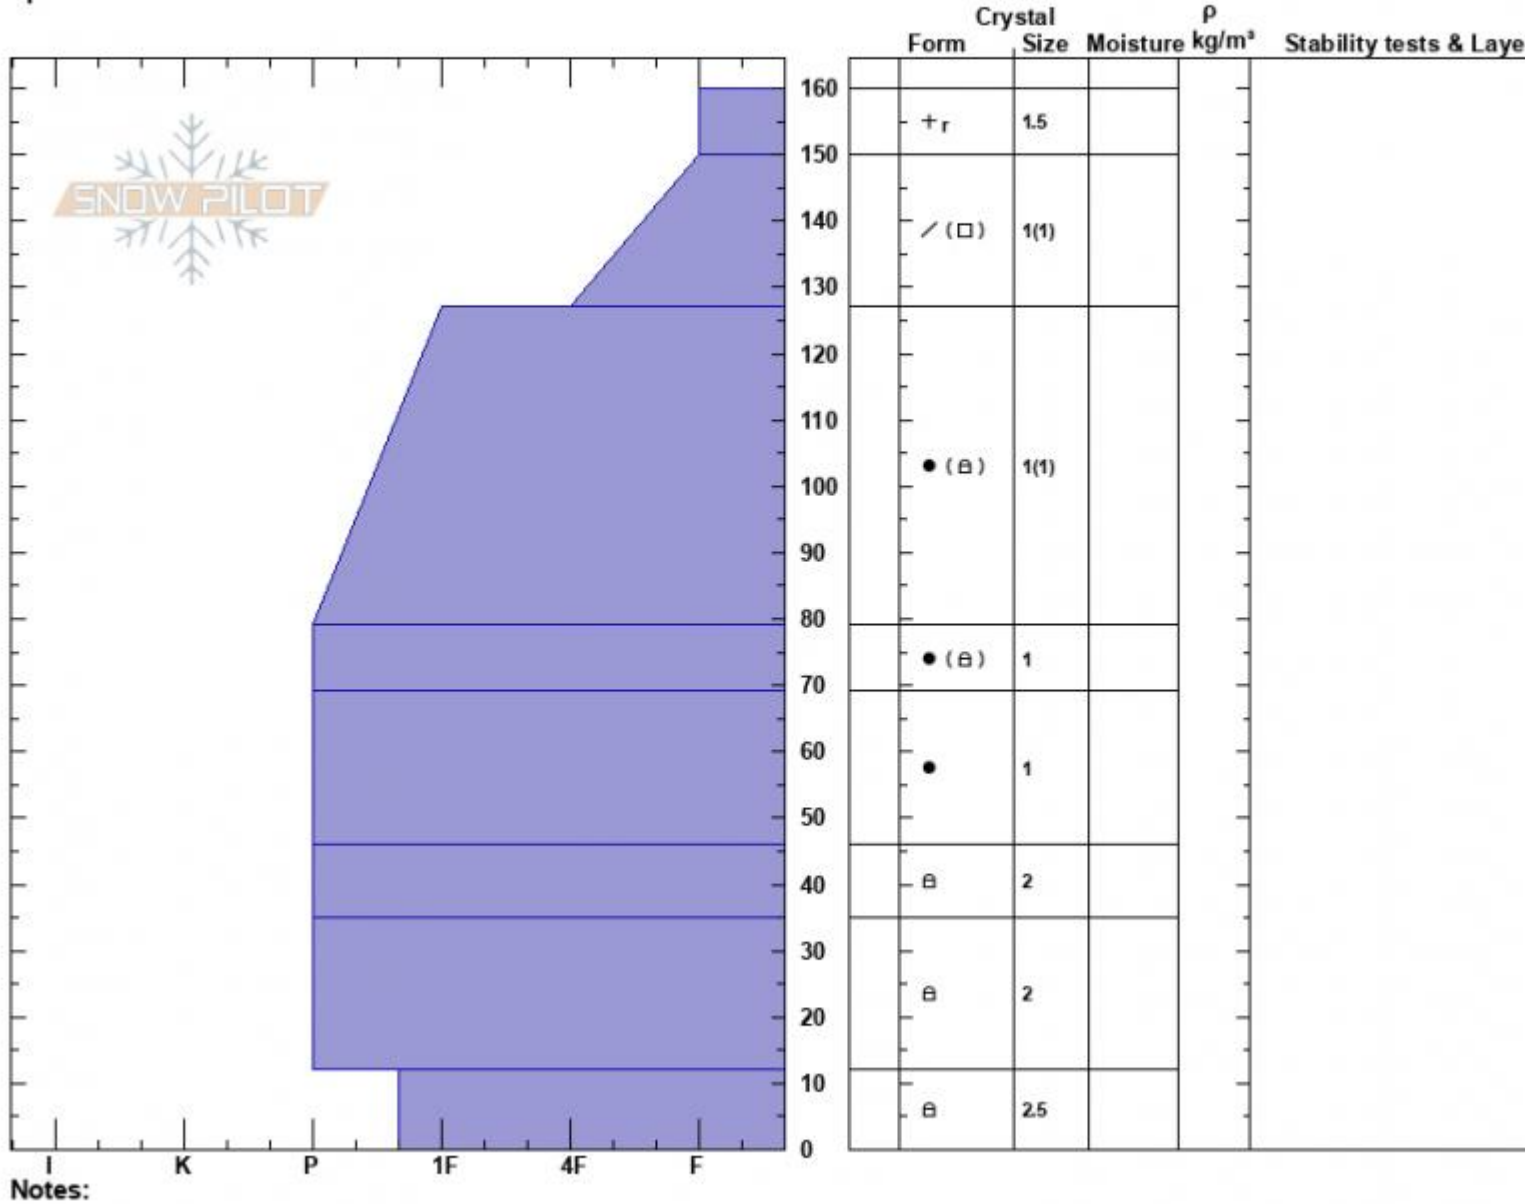

Wolverine Basin
 Bridger Range
 MT
 Elevation: 2320 m
 Aspect: W
 Specifics:

Christopher Pruden
 01/19/2025 - 1:00pm
 Co-ord: 505 142W 5075847N
 Slope Angle: 10°
 Wind Loading:

Stability:
 Air Temperature:
 Sky Cover:
 Precipitation:
 Wind:

HS:160 Layer Notes:

Advisory Region
 Bridger Range
 Longitude
 -110.93W
 Latitude
 45.84N
 Bridger Range, 2025-01-19