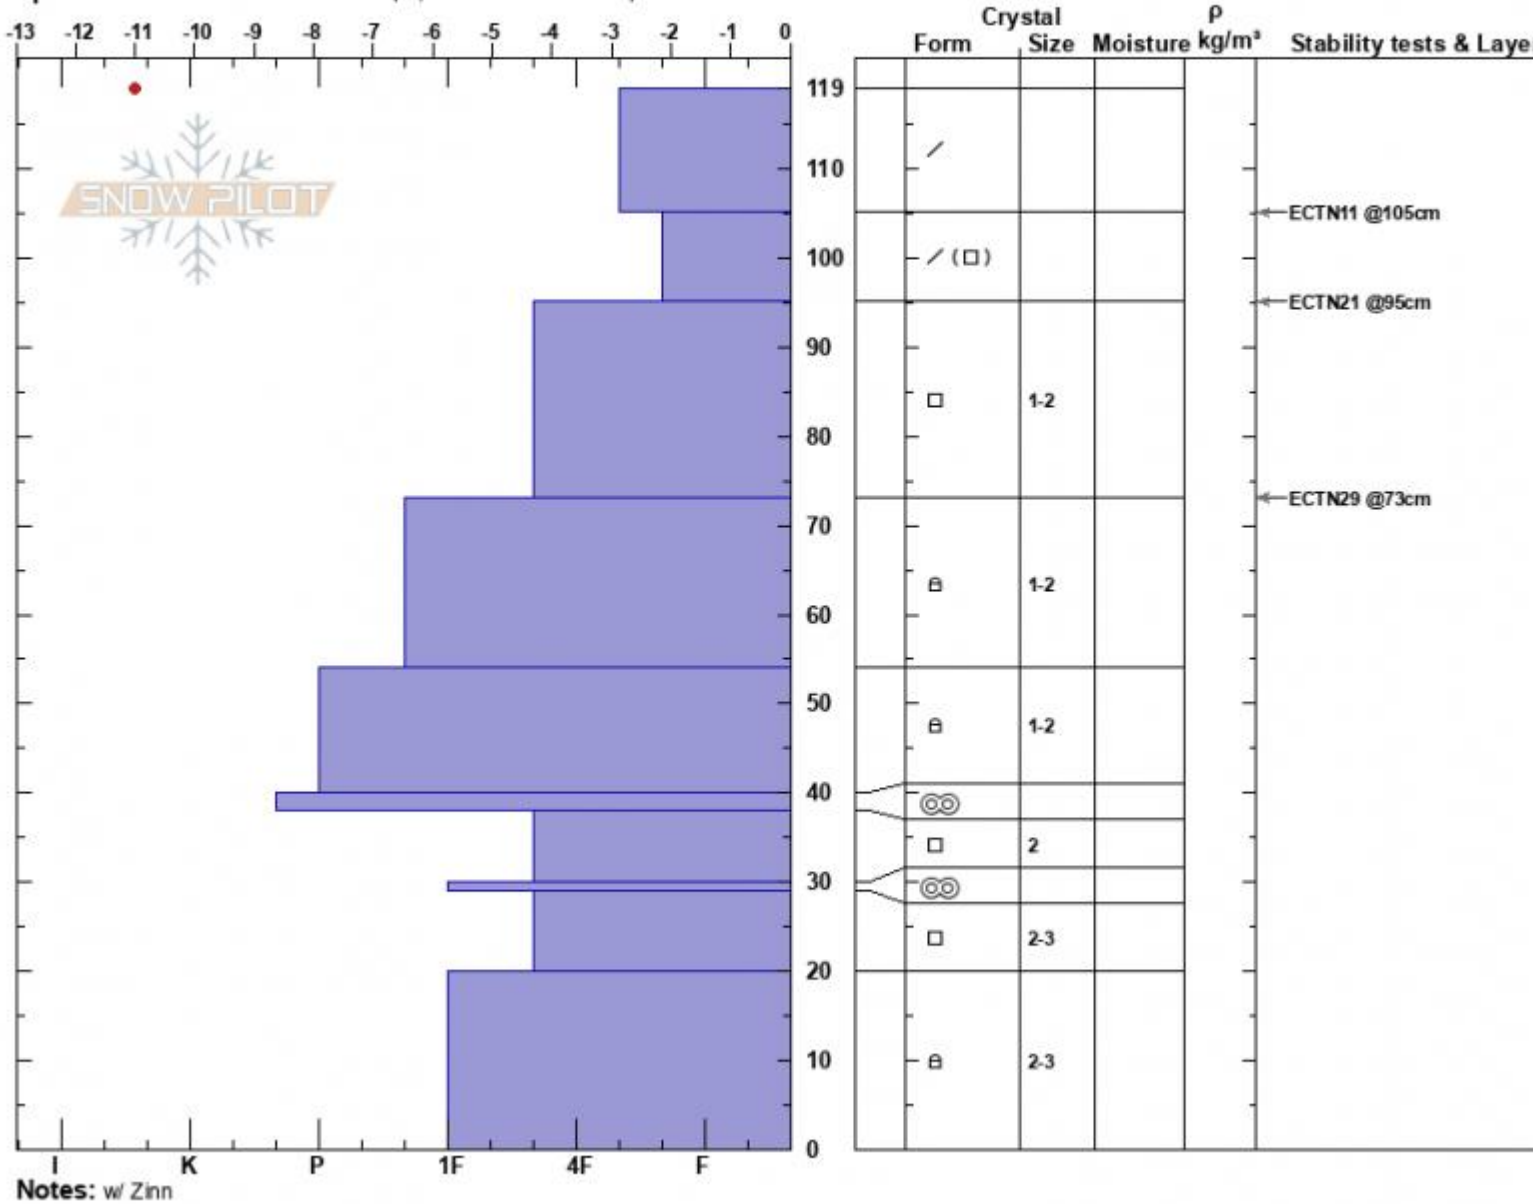

Mt. Abundance, SE  
 Cooke City  
 MT  
 Elevation: 9235 ft  
 Aspect: 170°  
 Specifics: Snowmobile tracks on slope; We snowmobiled slope

Alex Marienthal  
 01/26/2025 - 2:20pm  
 Co-ord: 45.06483N, -110.01138W  
 Slope Angle: 15°  
 Wind Loading: no

Stability: Good HS:119 Layer Notes:  
 Air Temperature: -8.5°C PF:45 38-30cm:Problematic layer  
 Sky Cover: CLR  
 Precipitation: NO  
 Wind: Calm

Advisory Region  
 Cooke City  
 Longitude  
 -109.94W  
 Latitude  
 45.02N  
 Cooke City, 2025-01-26