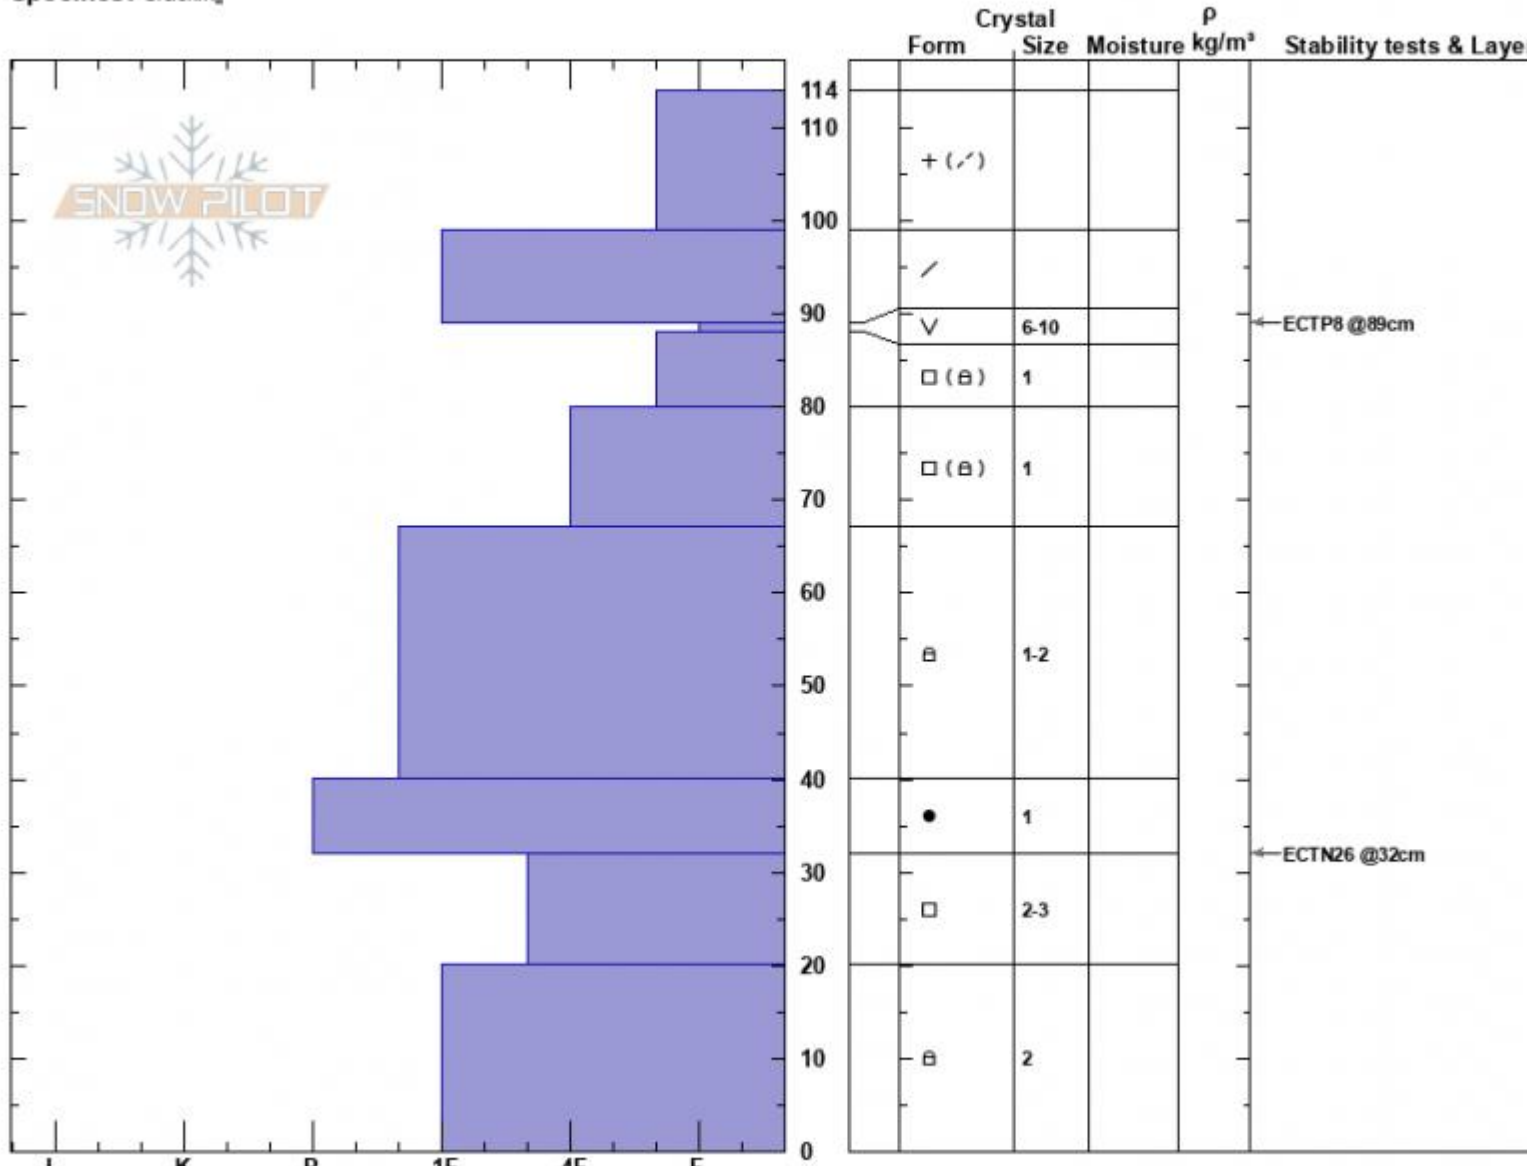

BeaverCrk WildnsBndry  
 Madison Range-S  
 MT  
 Elevation: 8845 ft  
 Aspect: 250°  
 Specifics: Cracking

Alex Marienthal  
 02/02/2025 - 12:52pm  
 Co-ord: 44.97642N, -111.35868W  
 Slope Angle: 20°  
 Wind Loading: no

Stability:  
 Air Temperature:  
 Sky Cover: OVC  
 Precipitation: S-1  
 Wind: SW Moderate

HS:114 Layer Notes:  
 89-88cm: Problematic layer

Notes: While riding we had multiple cracks shoot out from our skis 10-50 ft long. 3 other pits had ECTP4, ECTPV, ECTP5, ECTP8 on SH/NSF layer below r and SW aspects at 9,000-9,200'

Advisory Region  
 Southern Madison  
 Longitude  
 -111.27W  
 Latitude  
 45.06N  
 Southern Madison, 2025-02-02