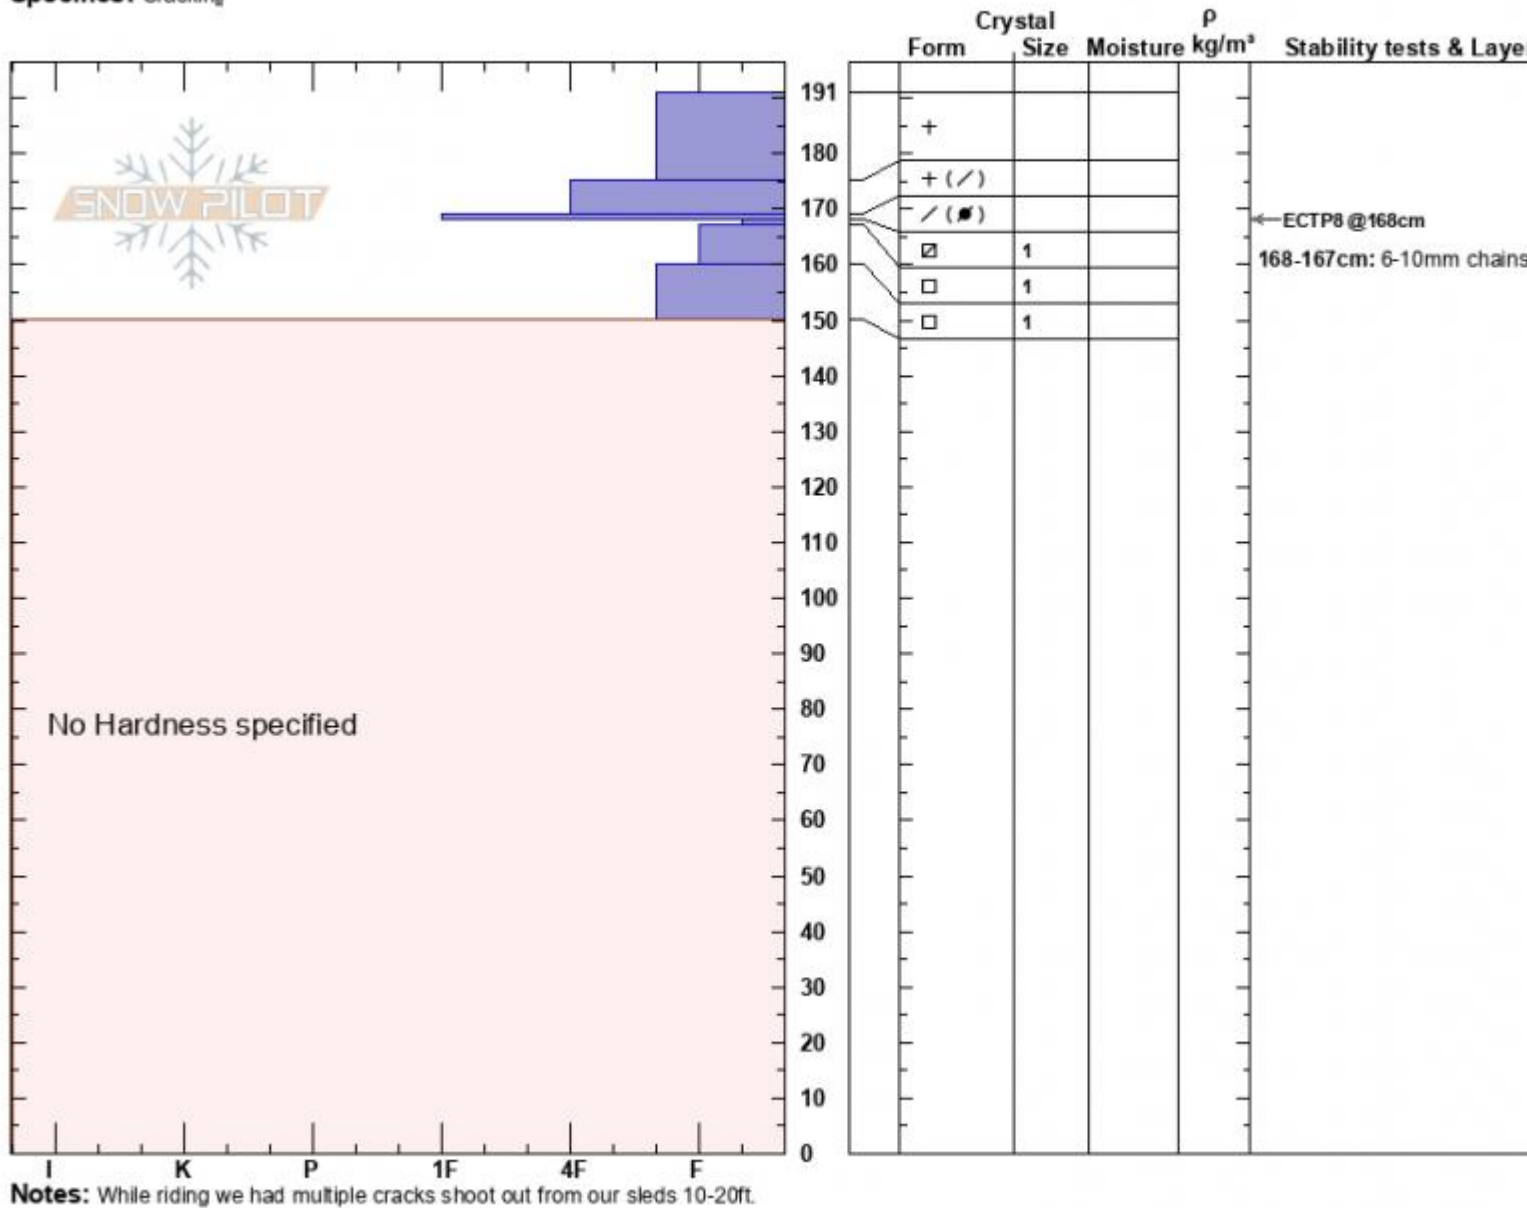

Carrot Basin  
 Madison Range-S  
 MT  
 Elevation: 9169 ft  
 Aspect: 50°  
 Specifics: Cracking

Alex Marienthal  
 02/02/2025 - 11:37am  
 Co-ord: 44.95843N, -111.32835W  
 Slope Angle: 32°  
 Wind Loading: yes

Stability: Poor  
 Air Temperature:  
 Sky Cover: OVC  
 Precipitation: S1  
 Wind: SW Moderate

HS:191 **Layer Notes:**  
 168-167cm: 6-10mm chains of 1  
 168-167cm: Problematic layer

Advisory Region  
 Southern Madison  
 Longitude  
 -111.27W  
 Latitude  
 45.06N  
 Southern Madison, 2025-02-02