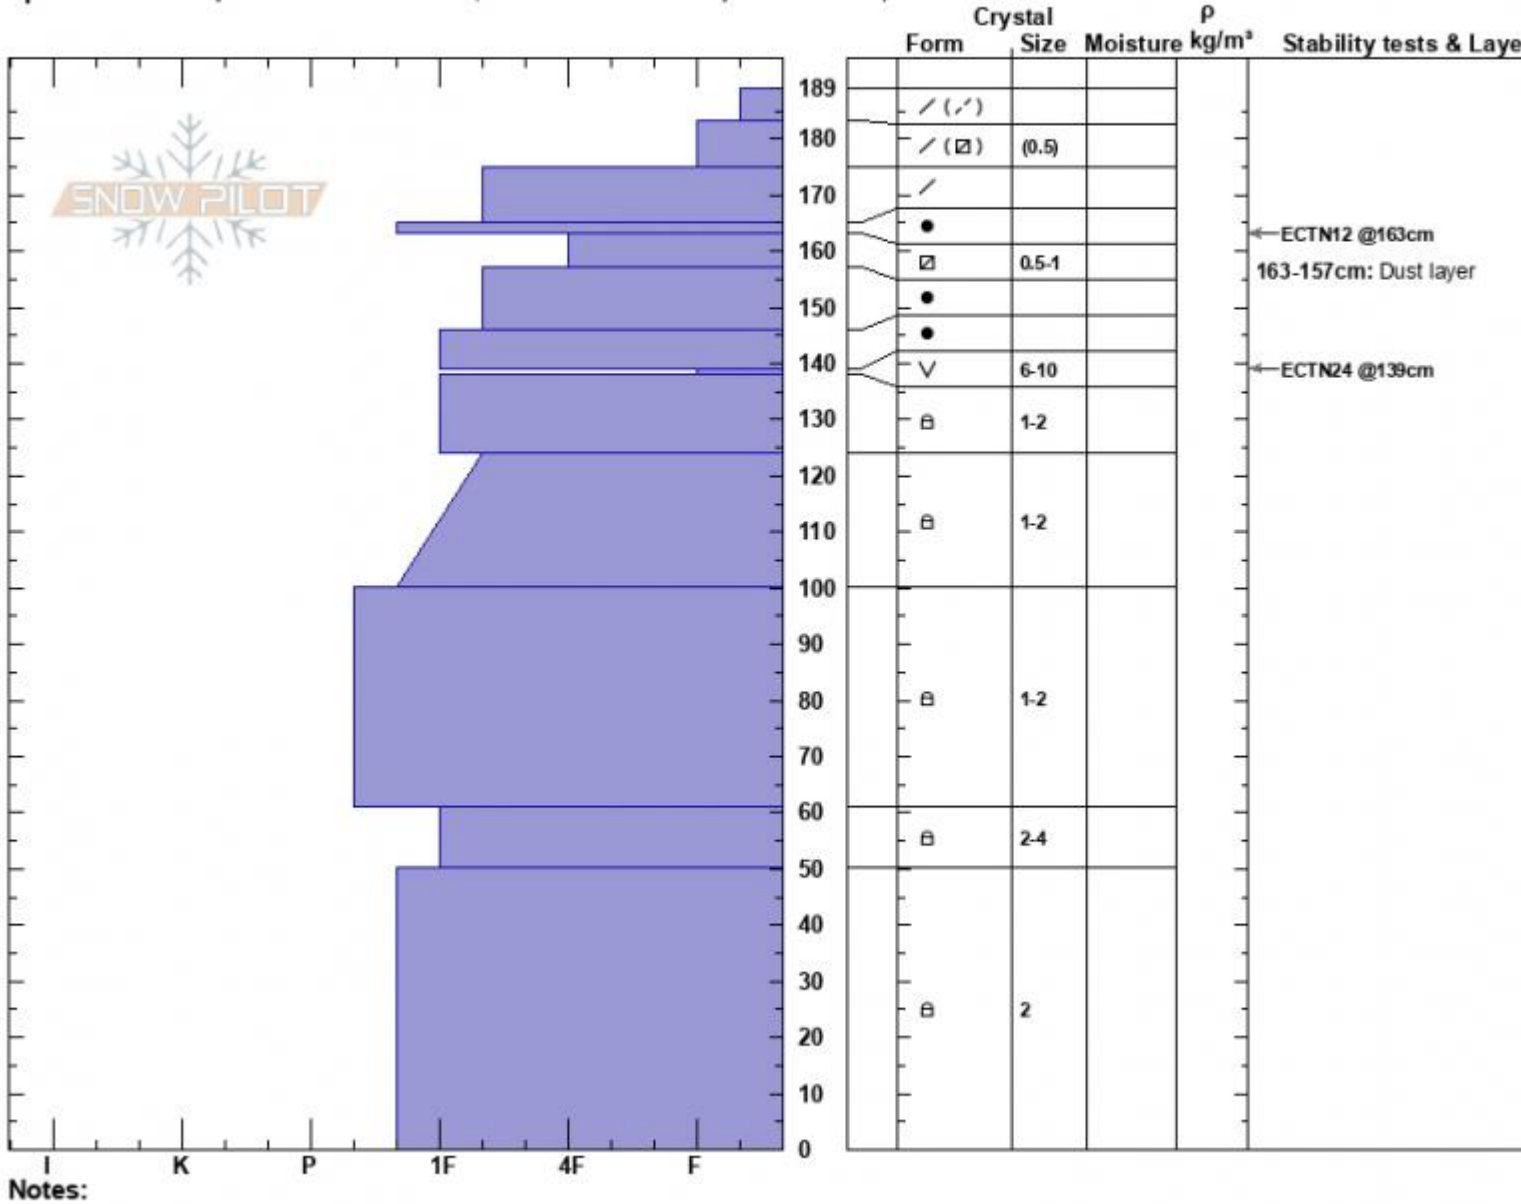

Sunlight Avalanche
 Madison Range-S
 MT
 Elevation: 9130 ft
 Aspect: 80°
 Specifics: Pit is adjacent to avalanche: crown; Recent avalanche activity on different slopes

Dave Zinn
 02/13/2025 - 11:30am
 Co-ord: 44.96913N, -111.30240W
 Slope Angle: 35°
 Wind Loading: previous

Stability: Fair
 Air Temperature: -14°C
 Sky Cover: SCT
 Precipitation: NO
 Wind: SW Light Breeze

HS:189
 PF:80
 Layer Notes:
 163-157cm: Dust layer
 139-138cm: Problematic layer

Advisory Region
 Southern Madison
 Longitude
 -111.27W
 Latitude
 45.06N

Avalanche Details: [Persistent Slab Avalanches in Taylor Fork Southern Madison, 2025-02-13](#)