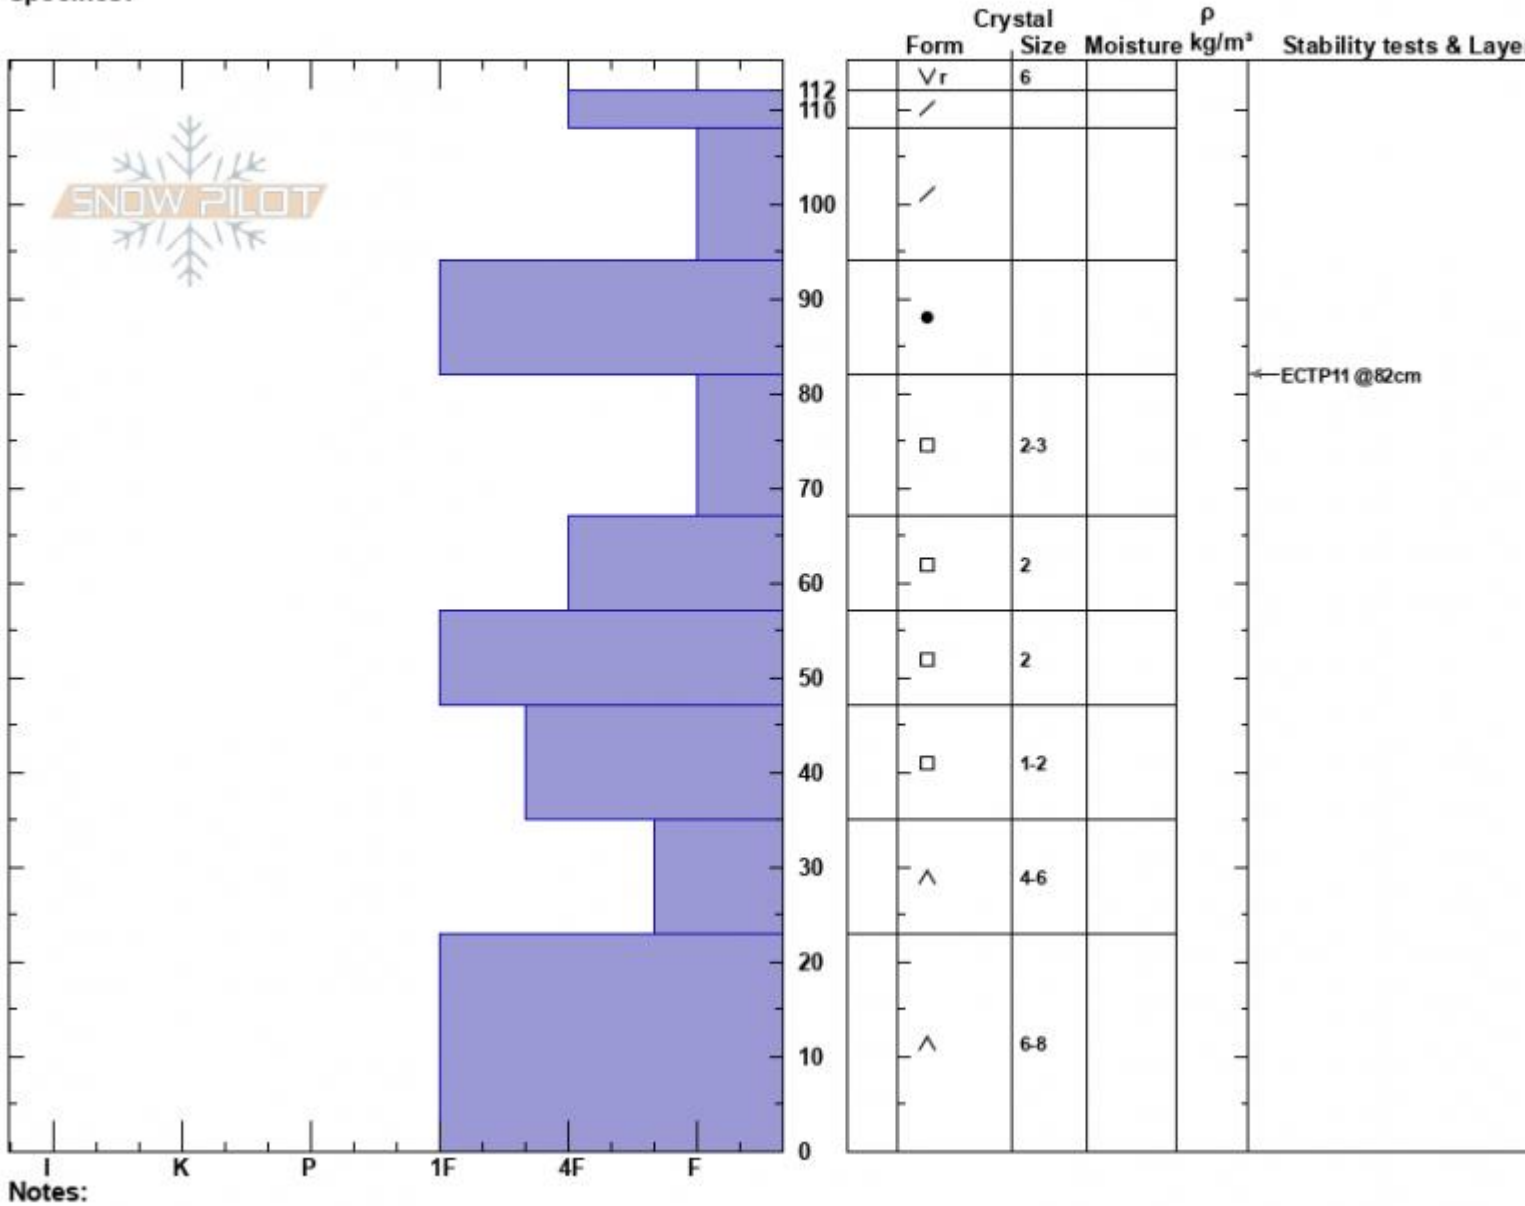

Sunlight Basin
 Madison Range-S
 MT
 Elevation: 9482 ft
 Aspect: 110°
 Specifics:

Haylee Darby
 02/21/2025 - 11:00am
 Co-ord: 44.97509N, -111.31389W
 Slope Angle: 27°
 Wind Loading: no

Stability:
 Air Temperature:
 Sky Cover: CLR
 Precipitation: NO
 Wind: S Light Breeze

HS:112
 PF:90
 Layer Notes:

Notes:
 Advisory Region
 Southern Madison
 Longitude
 -111.27W
 Latitude
 45.06N
 Southern Madison, 2025-02-21