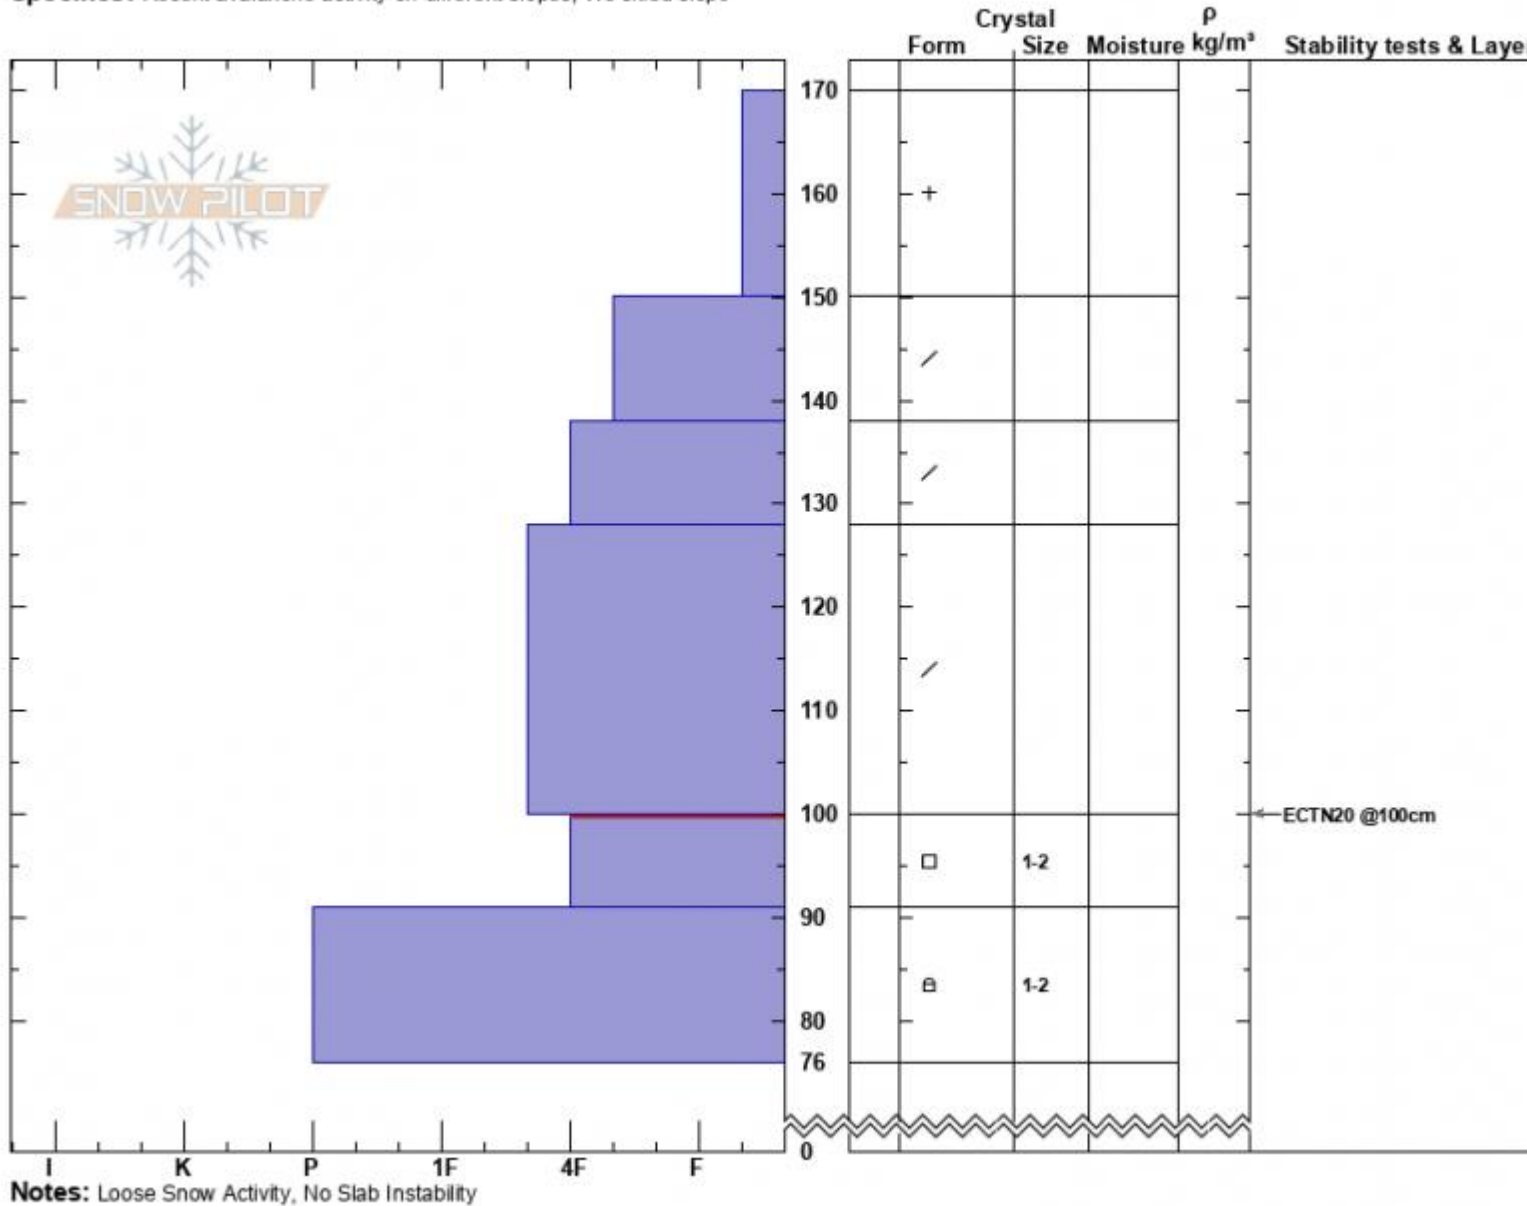

Beehive Tylers  
 Madison Range-N  
 MT  
 Elevation: 9050 ft  
 Aspect: 250°  
 Specifics: Recent avalanche activity on different slopes; We skied slope

Dave Zinn  
 02/16/2025 - 12:00pm  
 Co-ord: 45.32255N, -111.38234W  
 Slope Angle: 15°  
 Wind Loading: no

Stability: Good  
 Air Temperature:  
 Sky Cover: OVC  
 Precipitation: S1  
 Wind: Calm

HS:170 Layer Notes:  
 PF:50 100-91cm: Problematic layer

Advisory Region  
 Northern Madison  
 Longitude  
 -111.39W  
 Latitude  
 45.34N  
 Northern Madison, 2025-02-16