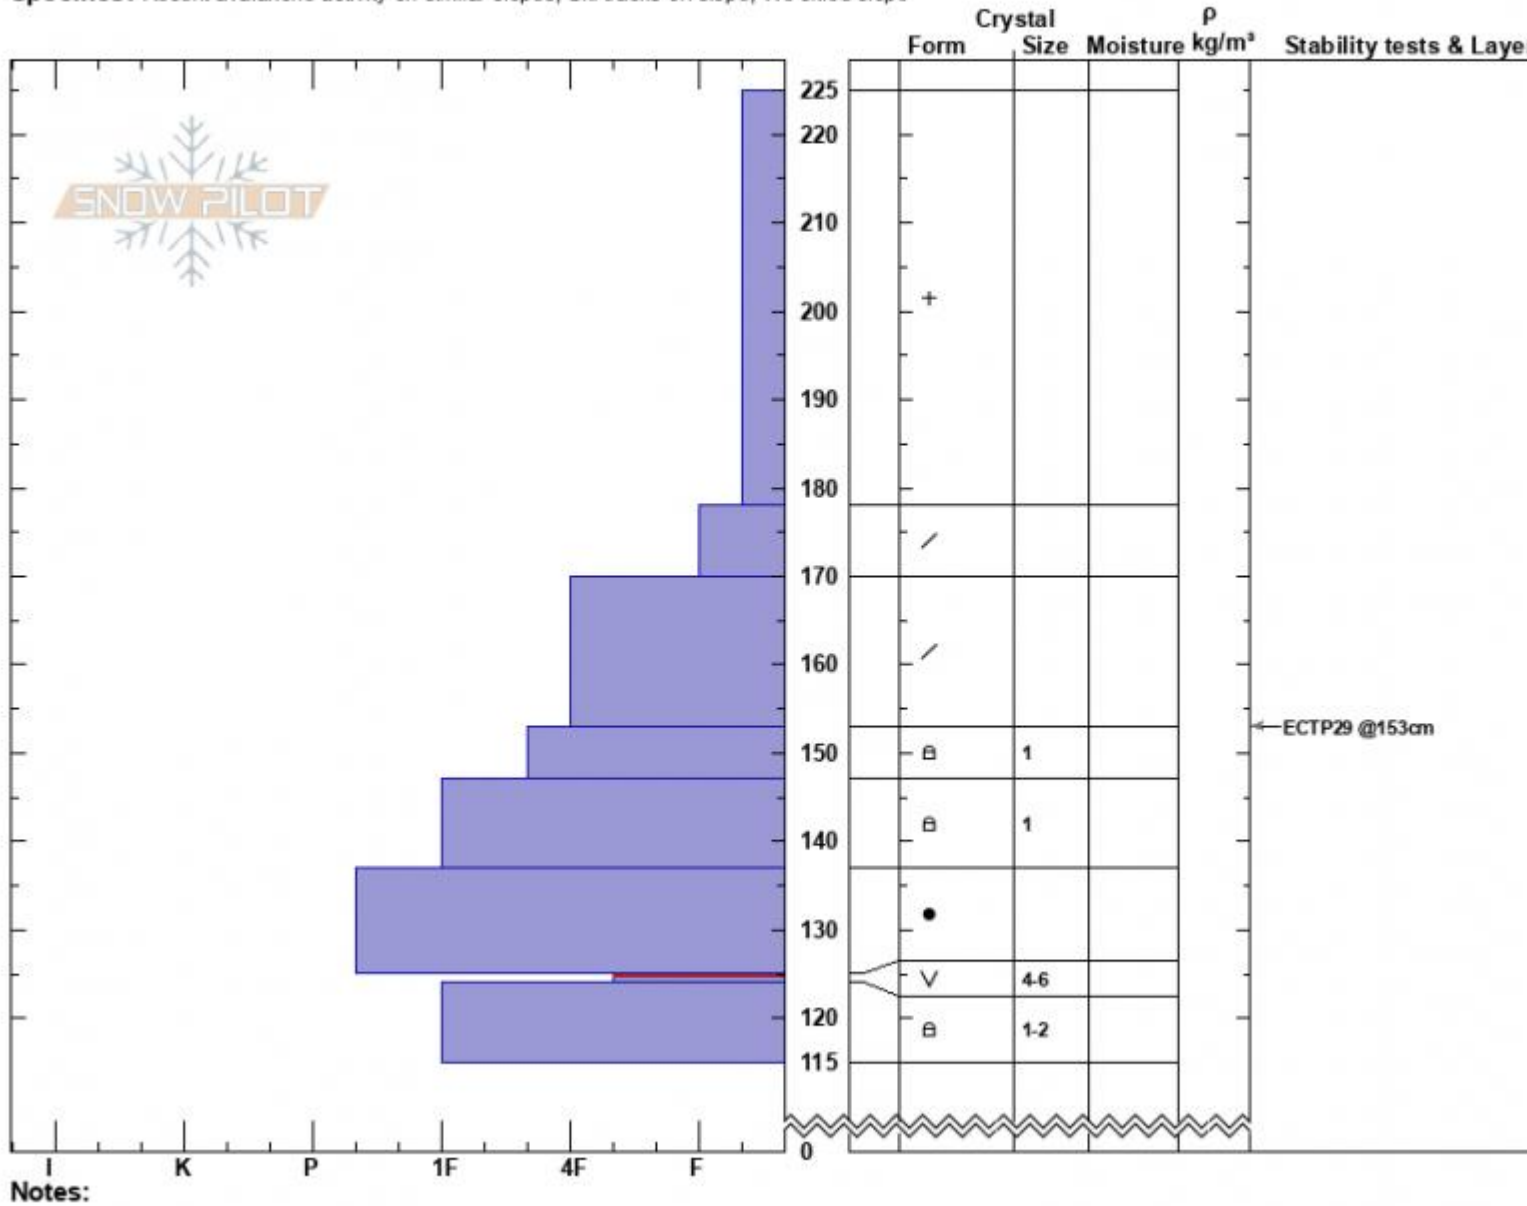

Bear Spankys
 Madison Range-N
 MT
 Elevation: 9150 ft
 Aspect: 80°

Dave Zinn
 02/16/2025 - 12:30pm
 Co-ord: 45.32419N, -111.38117W
 Slope Angle: 22°
 Wind Loading: no

Stability: Good
 Air Temperature:
 Sky Cover: OVC
 Precipitation: S1
 Wind: Calm

HS:225
 PF:75
 Layer Notes: 125-124cm: Problematic layer

Specifics: Recent avalanche activity on similar slopes; Ski tracks on slope; We skied slope

Notes:
 Advisory Region
 Northern Madison
 Longitude
 -111.38W
 Latitude
 45.35N
 Northern Madison, 2025-02-16