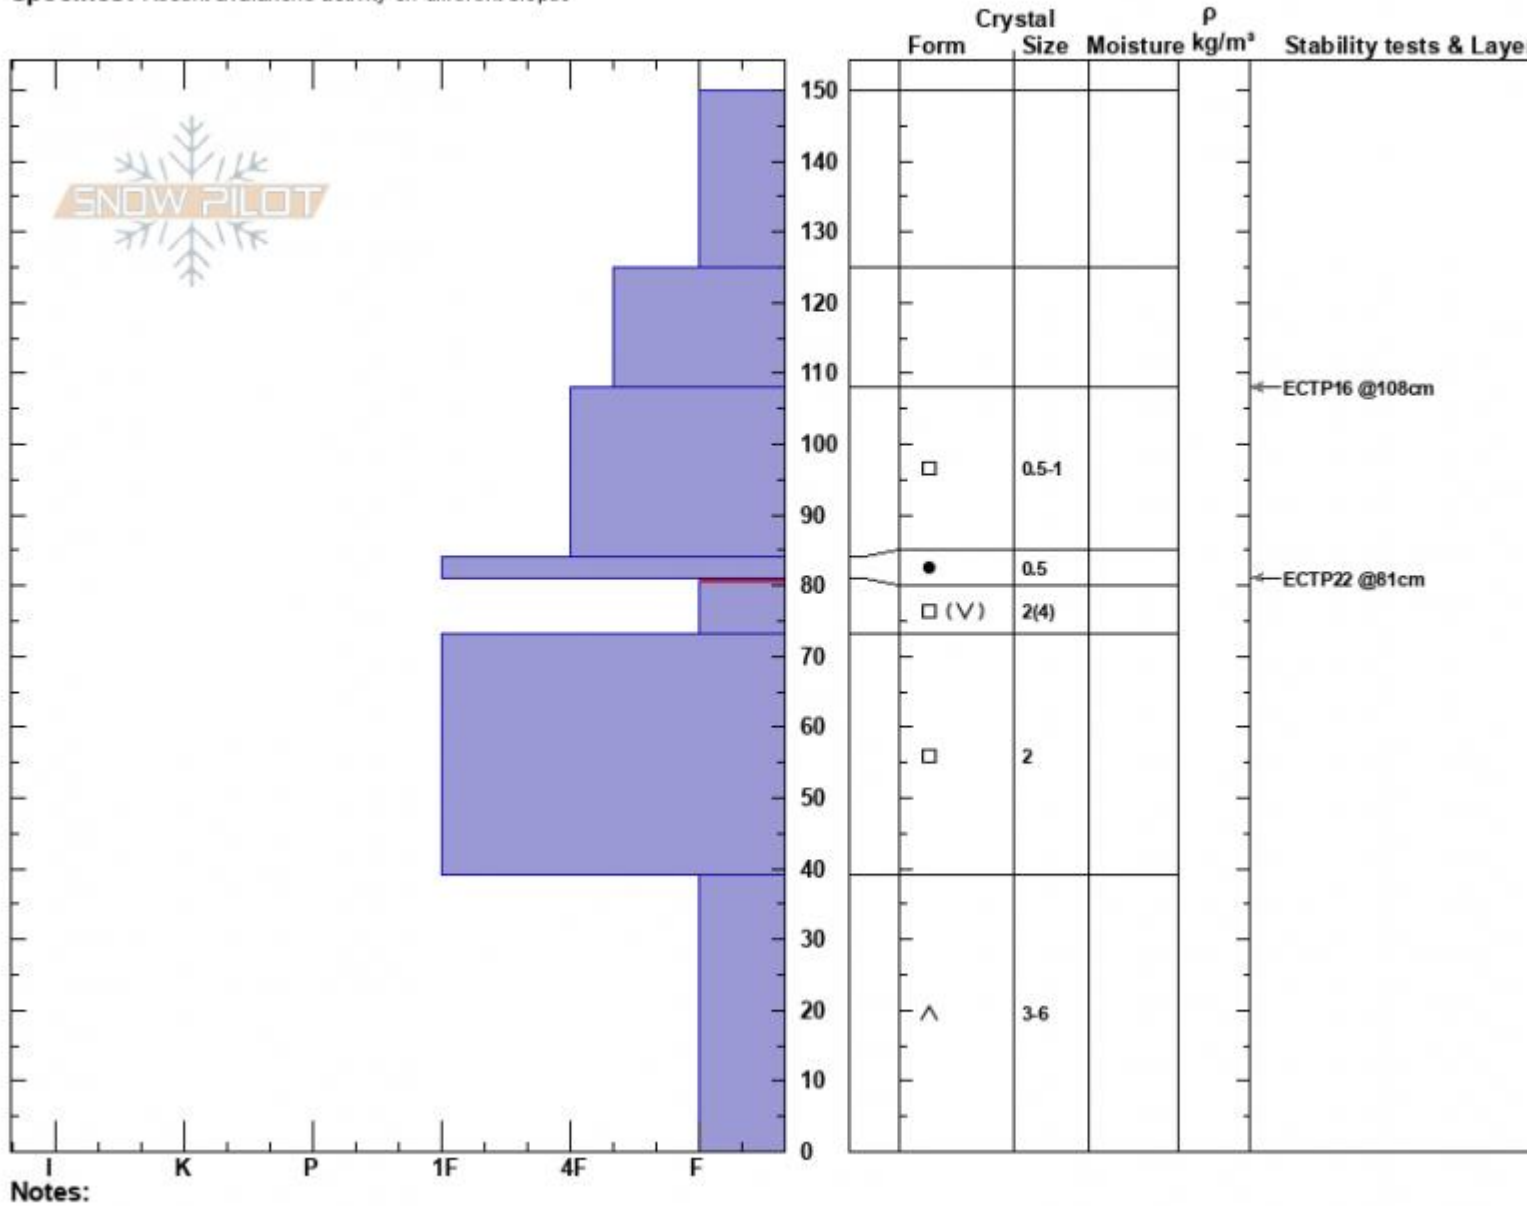

Chabots Corner  
 Lionhead Range  
 MT  
 Elevation: 8610 ft  
 Aspect: 90°  
 Specifics: Recent avalanche activity on different slopes

Dave Zinn  
 02/19/2025 - 10:45am  
 Co-ord: 44.72602N, -111.31548W  
 Slope Angle: 20°  
 Wind Loading: no

Stability: Poor  
 Air Temperature:  
 Sky Cover: OVC  
 Precipitation: S-1  
 Wind: S Light Breeze

HS:150 Layer Notes:  
 PF:80 81-73cm:Problematic layer

Advisory Region  
 Lionhead Range  
 Longitude  
 -111.32W  
 Latitude  
 44.73N  
 Lionhead Range, 2025-02-19