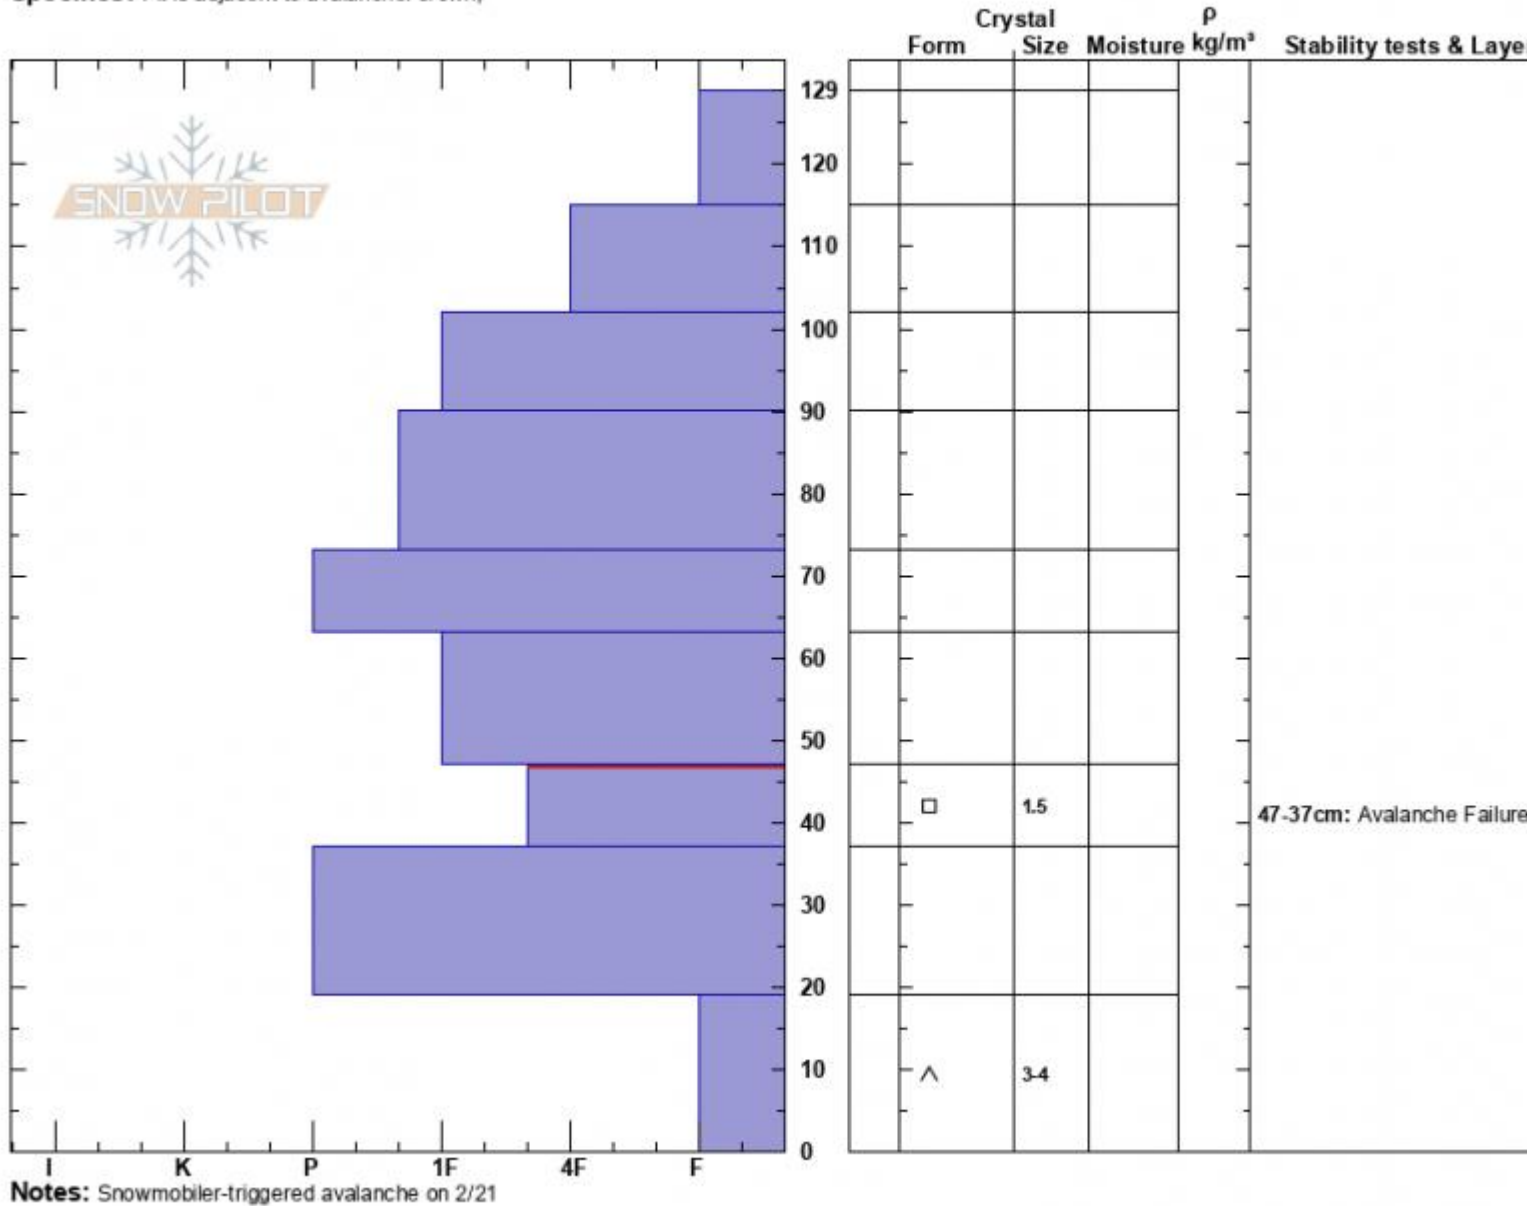

Teepee Basin Avalanche Dave Zinn
 Madison Range-S 02/23/2025 - 11:30am
 MT Co-ord: 44.90808N, -111.19182W
 Elevation: 9300 ft Slope Angle: 38°
 Aspect: 60° Wind Loading: no
 Specifics: Pit is adjacent to avalanche: crown;

Stability: Fair
 Air Temperature:
 Sky Cover: OVC
 Precipitation: S-1
 Wind: Calm

HS:129 Layer Notes:
 PF:75 47-37cm: Avalanche Failure
 47-37cm: Problematic layer

Advisory Region
 Southern Madison
 Longitude
 -111.19W
 Latitude
 44.90N
 Southern Madison, 2025-02-23