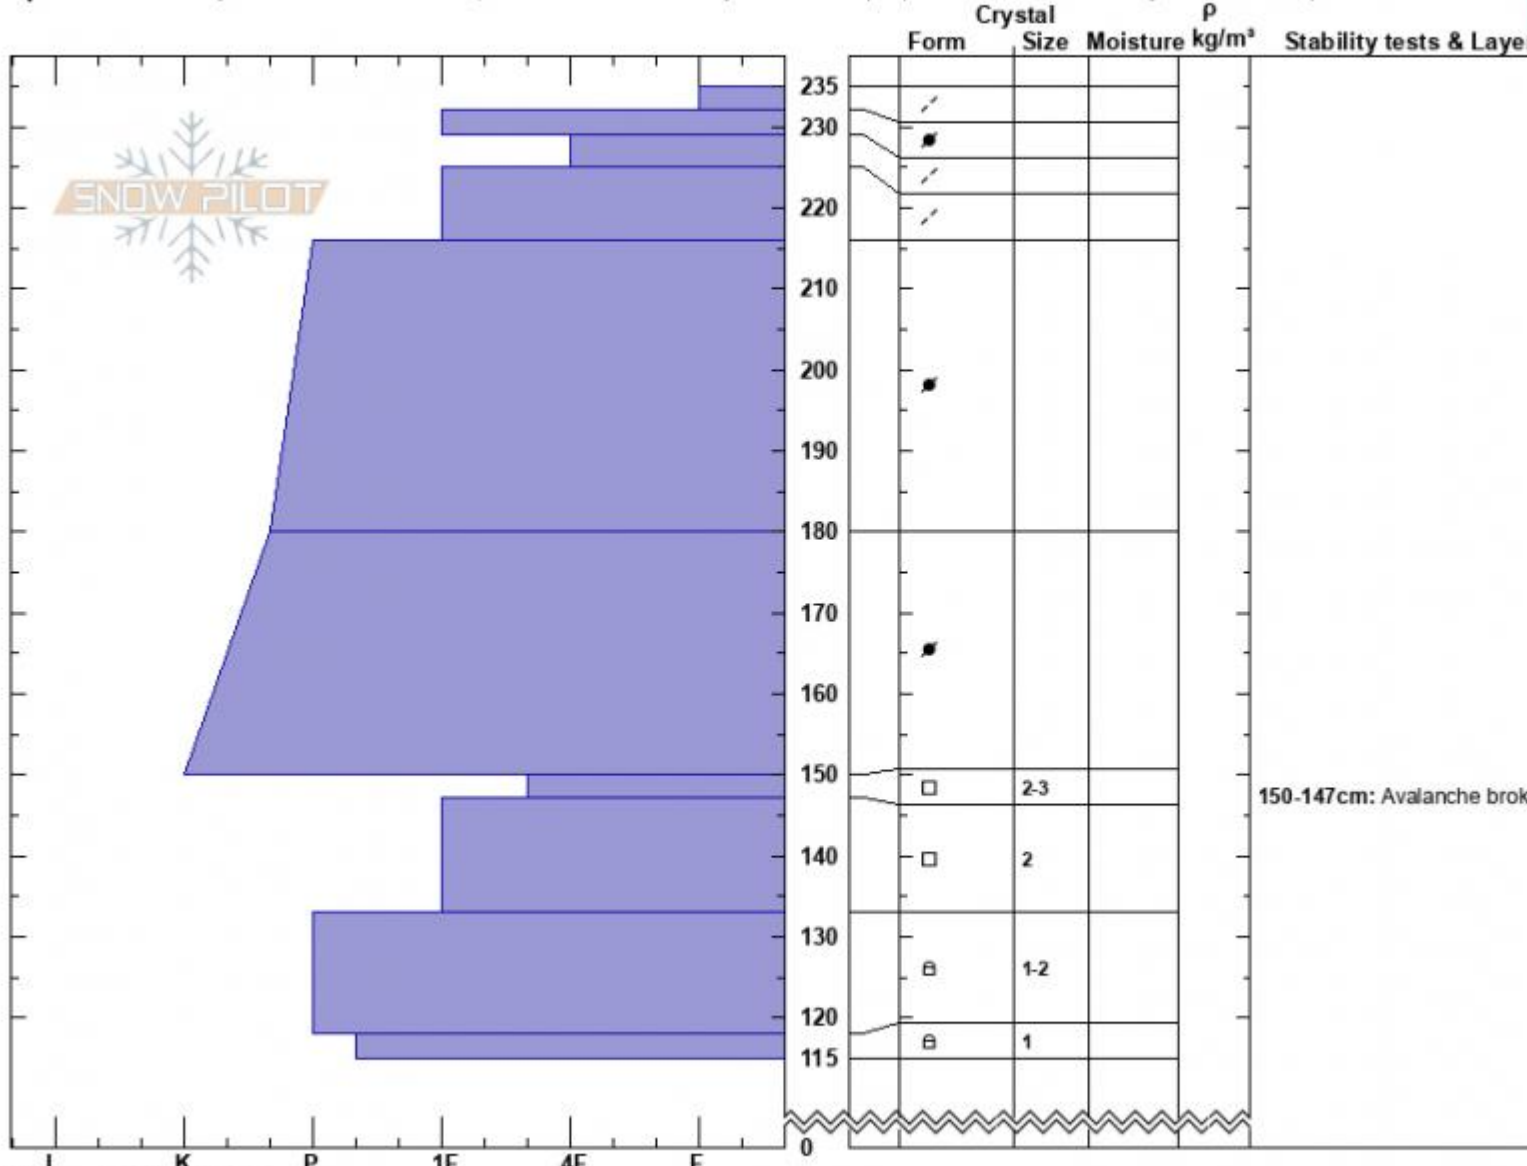

TargheeCreek AMu-R4-D3 Alex Mariantal
 Lionhead Range 02/28/2025 - 3:20pm
 MT Co-ord: 44.74083N, -111.37639W
 Elevation: 9250 ft Slope Angle: 20°
 Aspect: 5° Wind Loading: yes
 Specifics: Pit is adjacent to avalanche: crown; Recent avalanche activity on similar slopes; Recent avalanche activity on different slopes

Stability: Poor
 Air Temperature:
 Sky Cover: FEW
 Precipitation: NO
 Wind: SW Light Breeze

HS:235 Layer Notes:
 150-147cm: Avalanche broke her
 150-147cm: Problematic layer

Notes: HS-AMu-R4-D3-O
 We saw this avalanche crown at 2:30 pm on a slope that had not slid when we rode by it two hours earlier. Additional Pit Specifics: Snowmobile tracks

Advisory Region
 Lionhead Range
 Longitude
 -111.37W
 Latitude
 44.74N
Avalanche Details: [Snowmobile triggered 3-5' deep hard slab at Lionhead](#)
 Lionhead Range, 2025-02-28