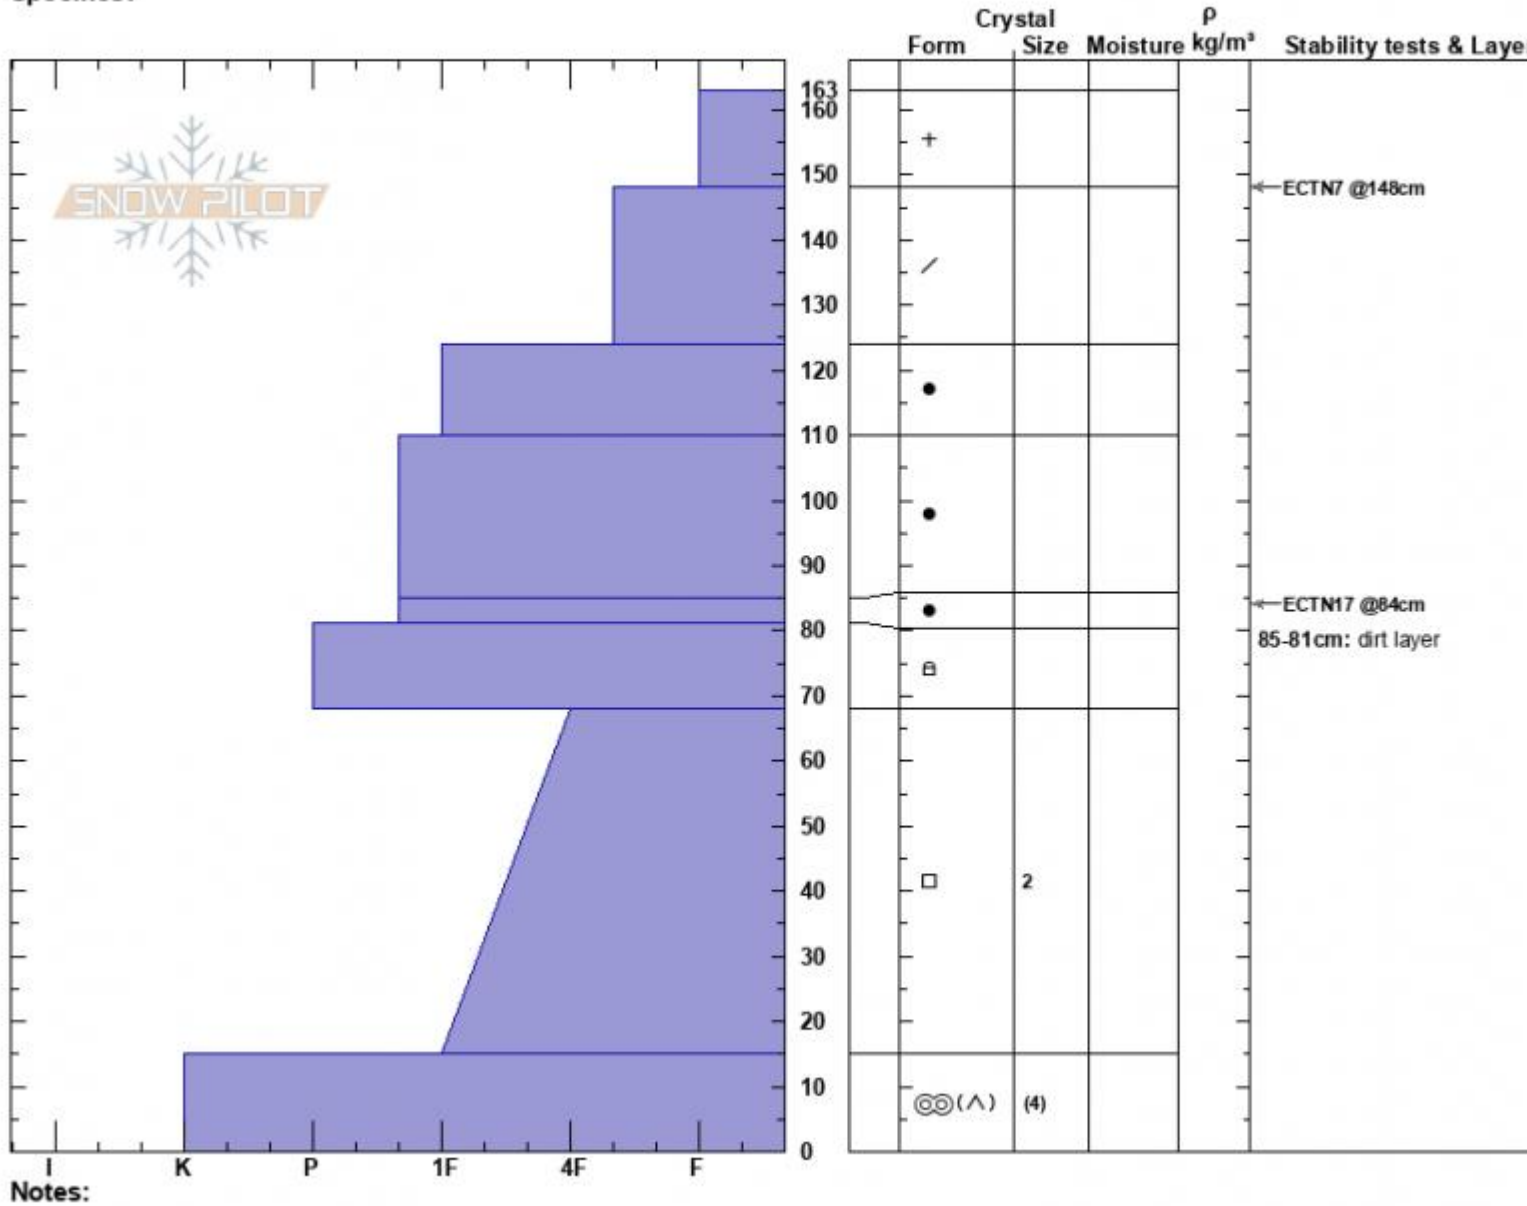

Hebgen Lake
 Lionhead Range
 MT
 Elevation: 8944 ft
 Aspect: 63°
 Specifics:

Haylee Darby
 03/20/2025 - 12:30pm
 Co-ord: 44.84126N, -111.34181W
 Slope Angle: 27°
 Wind Loading: no

Stability:
 Air Temperature: -2°C
 Sky Cover: OVC
 Precipitation: S-1
 Wind: W Light Breeze

HS:163 Layer Notes:
 85-81cm: dirt layer

Advisory Region
 Lionhead Range
 Longitude
 -111.34W
 Latitude
 44.84N
 Lionhead Range, 2025-03-20