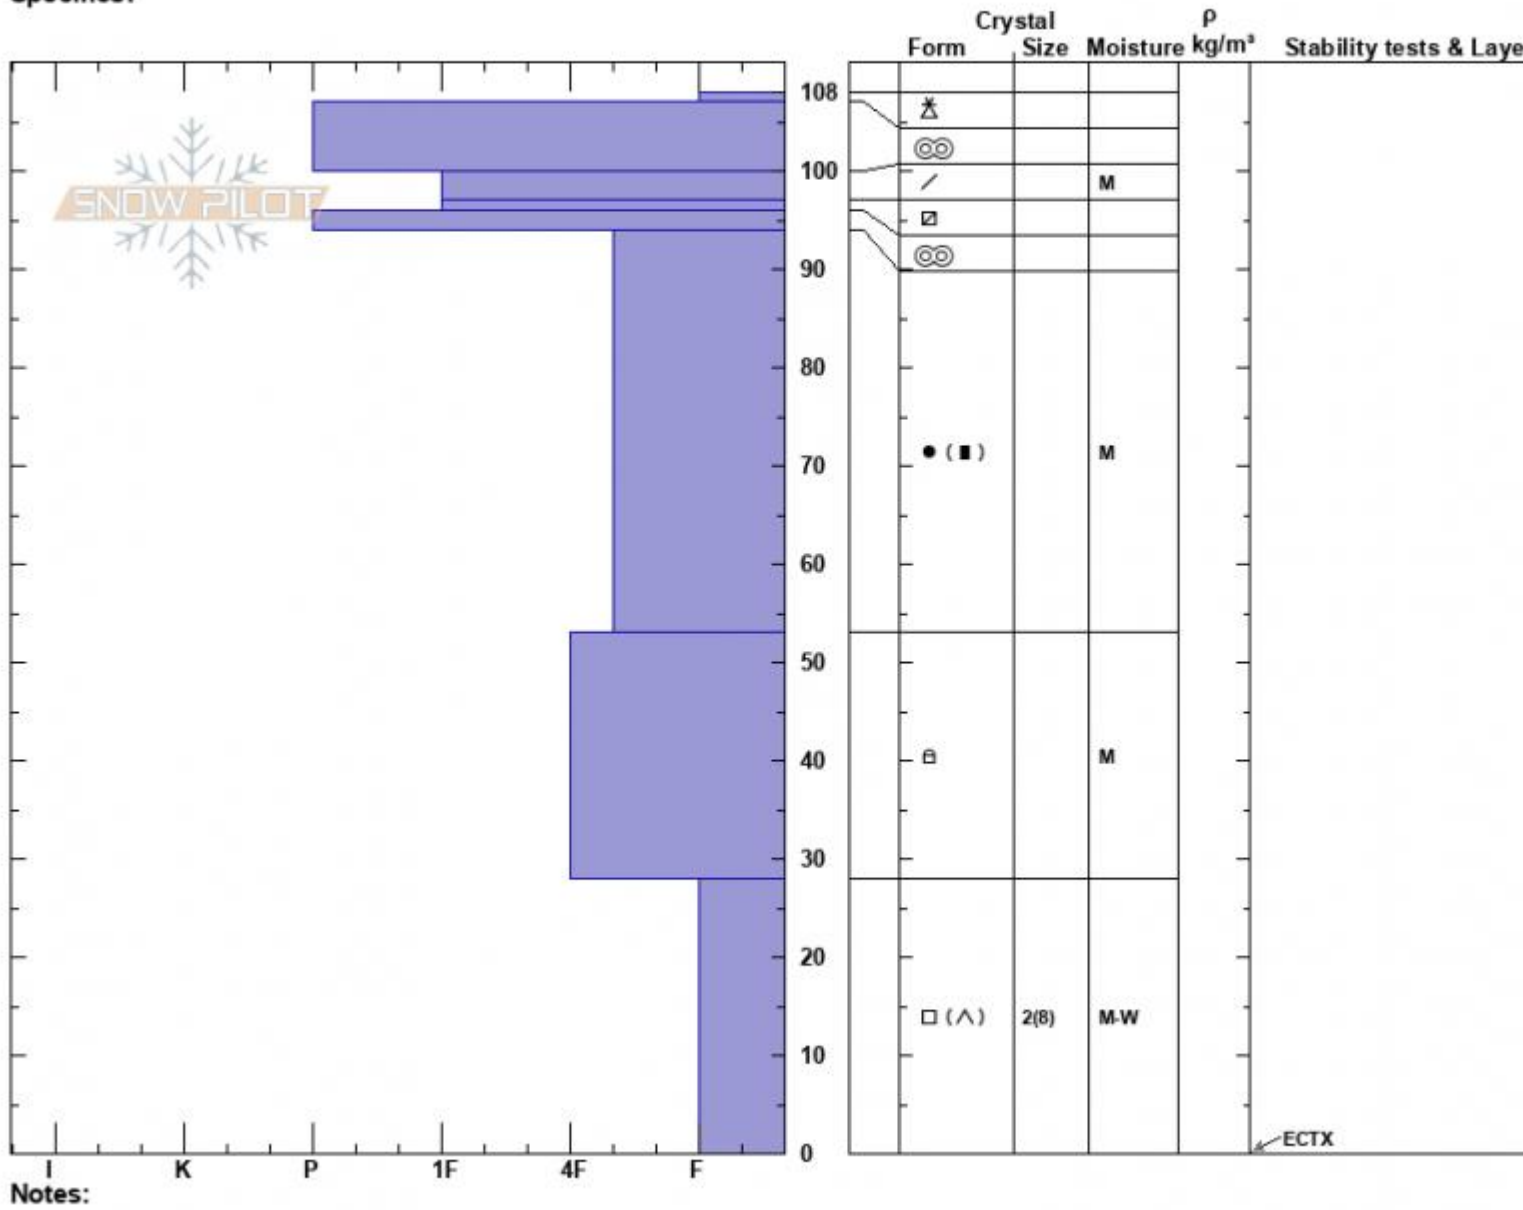

Consolation Hill  
 Madison Range-S  
 MT  
 Elevation: 9223 ft  
 Aspect: 110°  
 Specifics:

Haylee Darby  
 03/28/2025 - 11:00am  
 Co-ord: 44.97242N, -111.27133W  
 Slope Angle: 26°  
 Wind Loading: no

Stability:  
 Air Temperature: -1°C  
 Sky Cover: FEW  
 Precipitation: NO  
 Wind: W Calm

HS:108 Layer Notes:

Advisory Region  
 Southern Madison  
 Longitude  
 -111.27W

Latitude

45.06N

Southern Madison, 2025-03-28