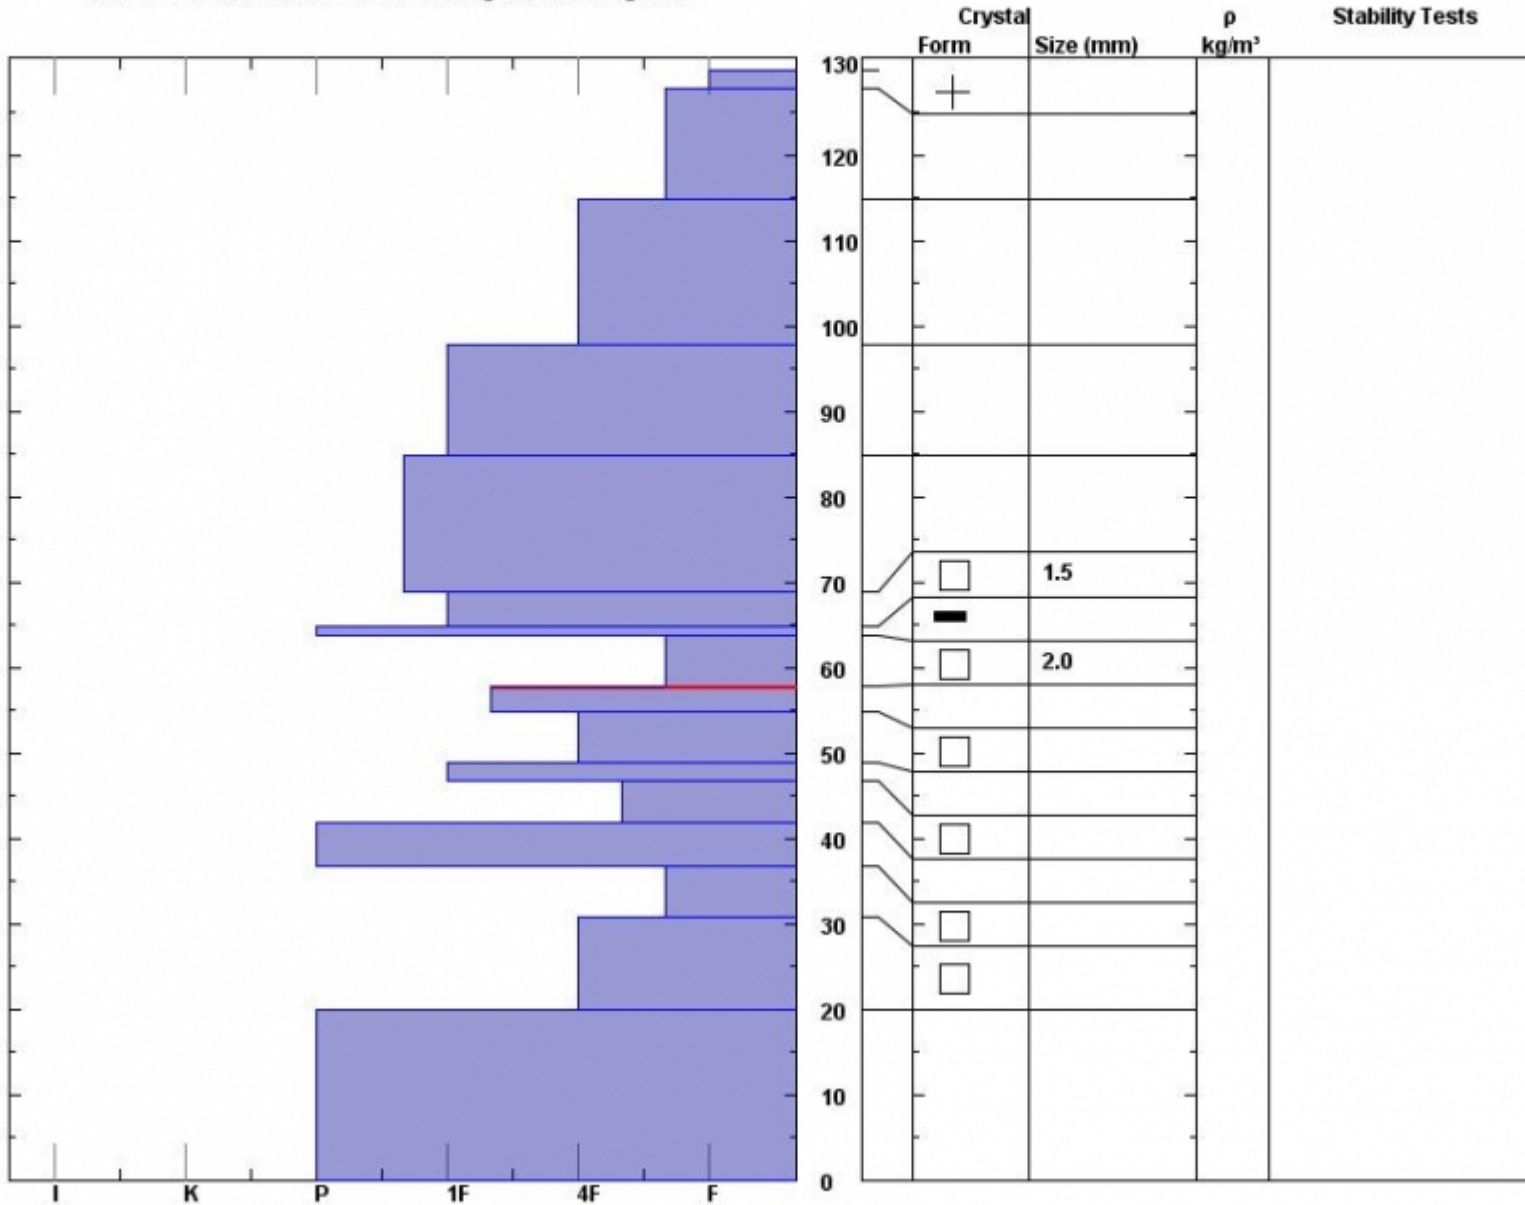

Snow Pit Profile
Scotch Bonnet Fatality
Beartooths, MT
 Elevation (ft) **10054**
 Aspect: **190**
 Specifics: **Avalanche Pit: crown;**

Observer: **Doug Chabot**
Mon Jan 04 09:15:00 MST 2010
 Co-ord: **109.94463 W 45.07115 N**
 Slope: **35**
 Wind loading: **no**

Stability on similar slopes: **Poor**
 Air Temperature: **C**
 Sky Cover: **sky 4/8 to 8/8 covered**
 Precipitation: **None**
 Wind: **W Light Breeze**

Stability Test Notes:

Layer no
64-65: c
58-64: F
55-58: c
47-49: c
0-20: ic

Notes: **Mark Staples and I dug this in the crown of an avalanche that killed a snowmobiler on 3 Jan 2010. The slide was 100 feet wide and ran 500 fet vertical. The runout angle was 30 degrees.**

Advisory Region
 Cooke City
 Cooke City, 2010-01-05