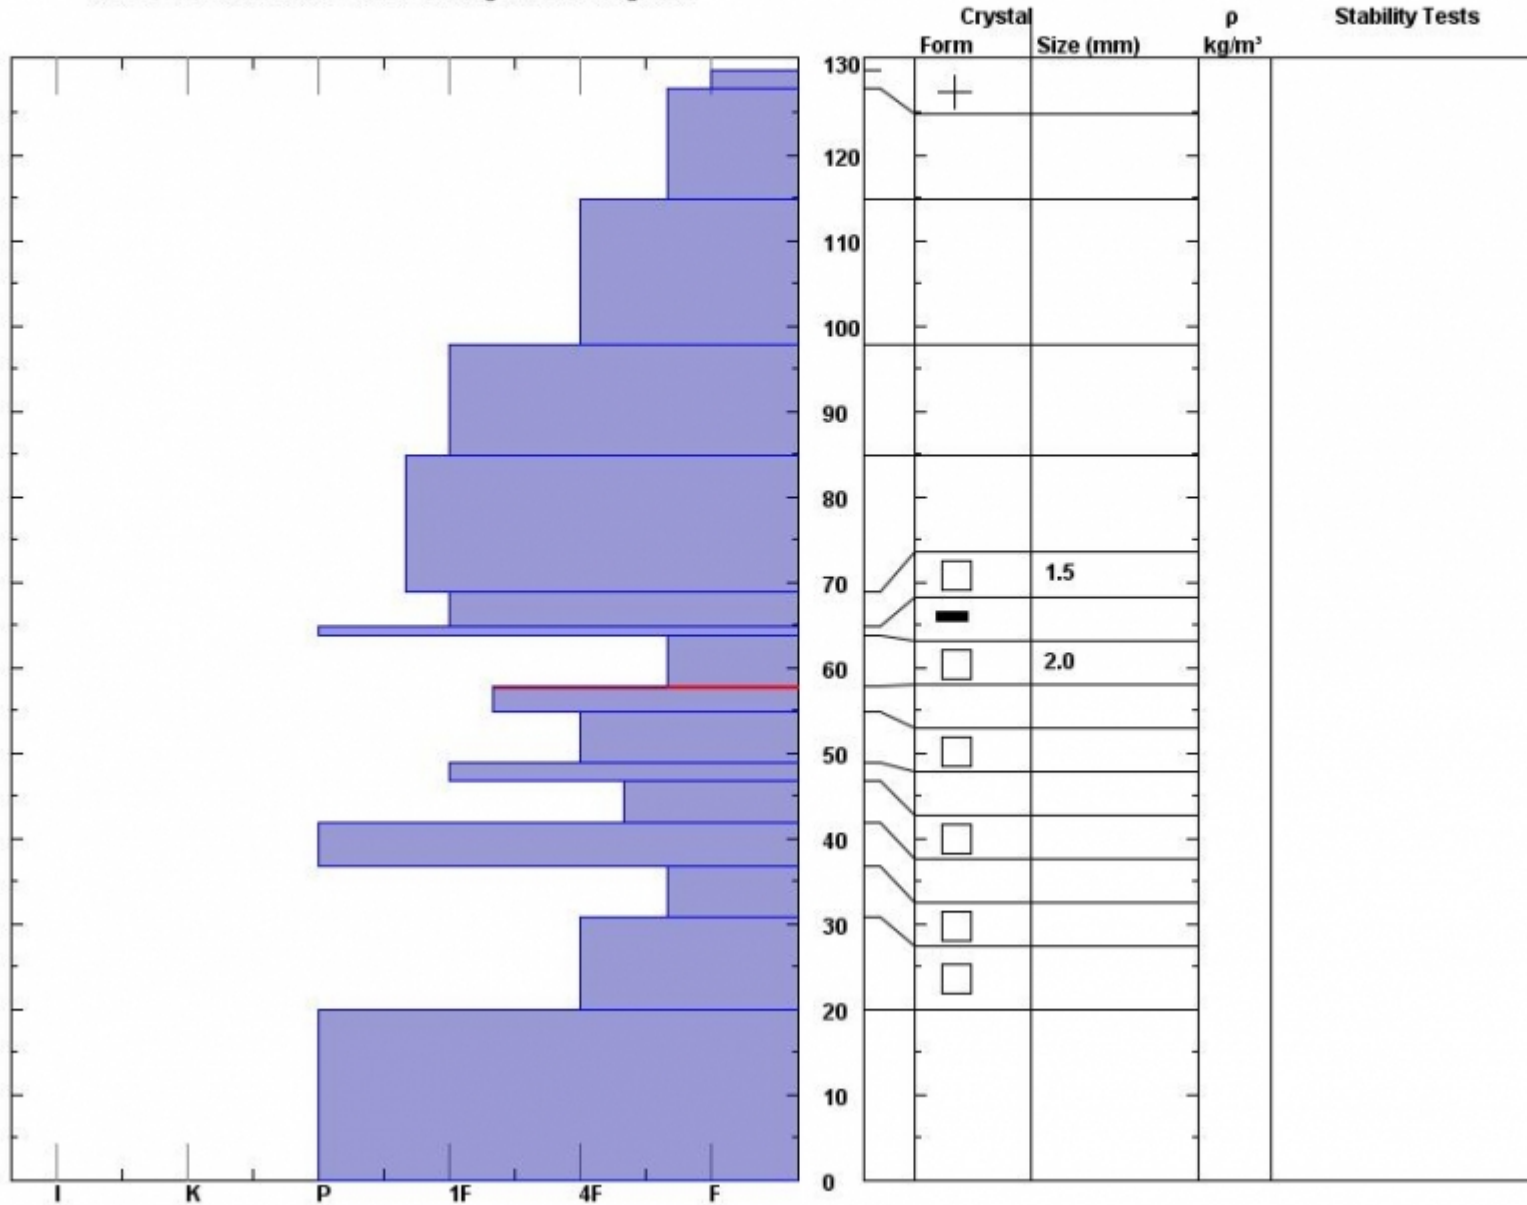

Snow Pit Profile
Scotch Bonnet Fatality
Beartooths, MT
 Elevation (ft) **10054**
 Aspect: **190**
 Specifics: **Avalanche Pit: crown;**

Observer: **Doug Chabot**
Mon Jan 04 09:15:00 MST 2010
 Co-ord: **109.94463 W 45.07115 N**
 Slope: **35**
 Wind loading: **no**

Stability on similar slopes: **Poor**
 Air Temperature: **C**
 Sky Cover: **sky 4/8 to 8/8 covered**
 Precipitation: **None**
 Wind: **W Light Breeze**

Stability Test Notes:

Layer no
64-65: c
58-64: F
55-58: c
47-49: c
0-20: ic

Notes: **Mark Staples and I dug this in the crown of an avalanche that killed a snowmobiler on 3 Jan 2010. The slide was 100 feet wide and ran 500 fet vertical. The runout angle was 30 degrees.**

Advisory Region
 Cooke City
 Cooke City, 2010-01-05