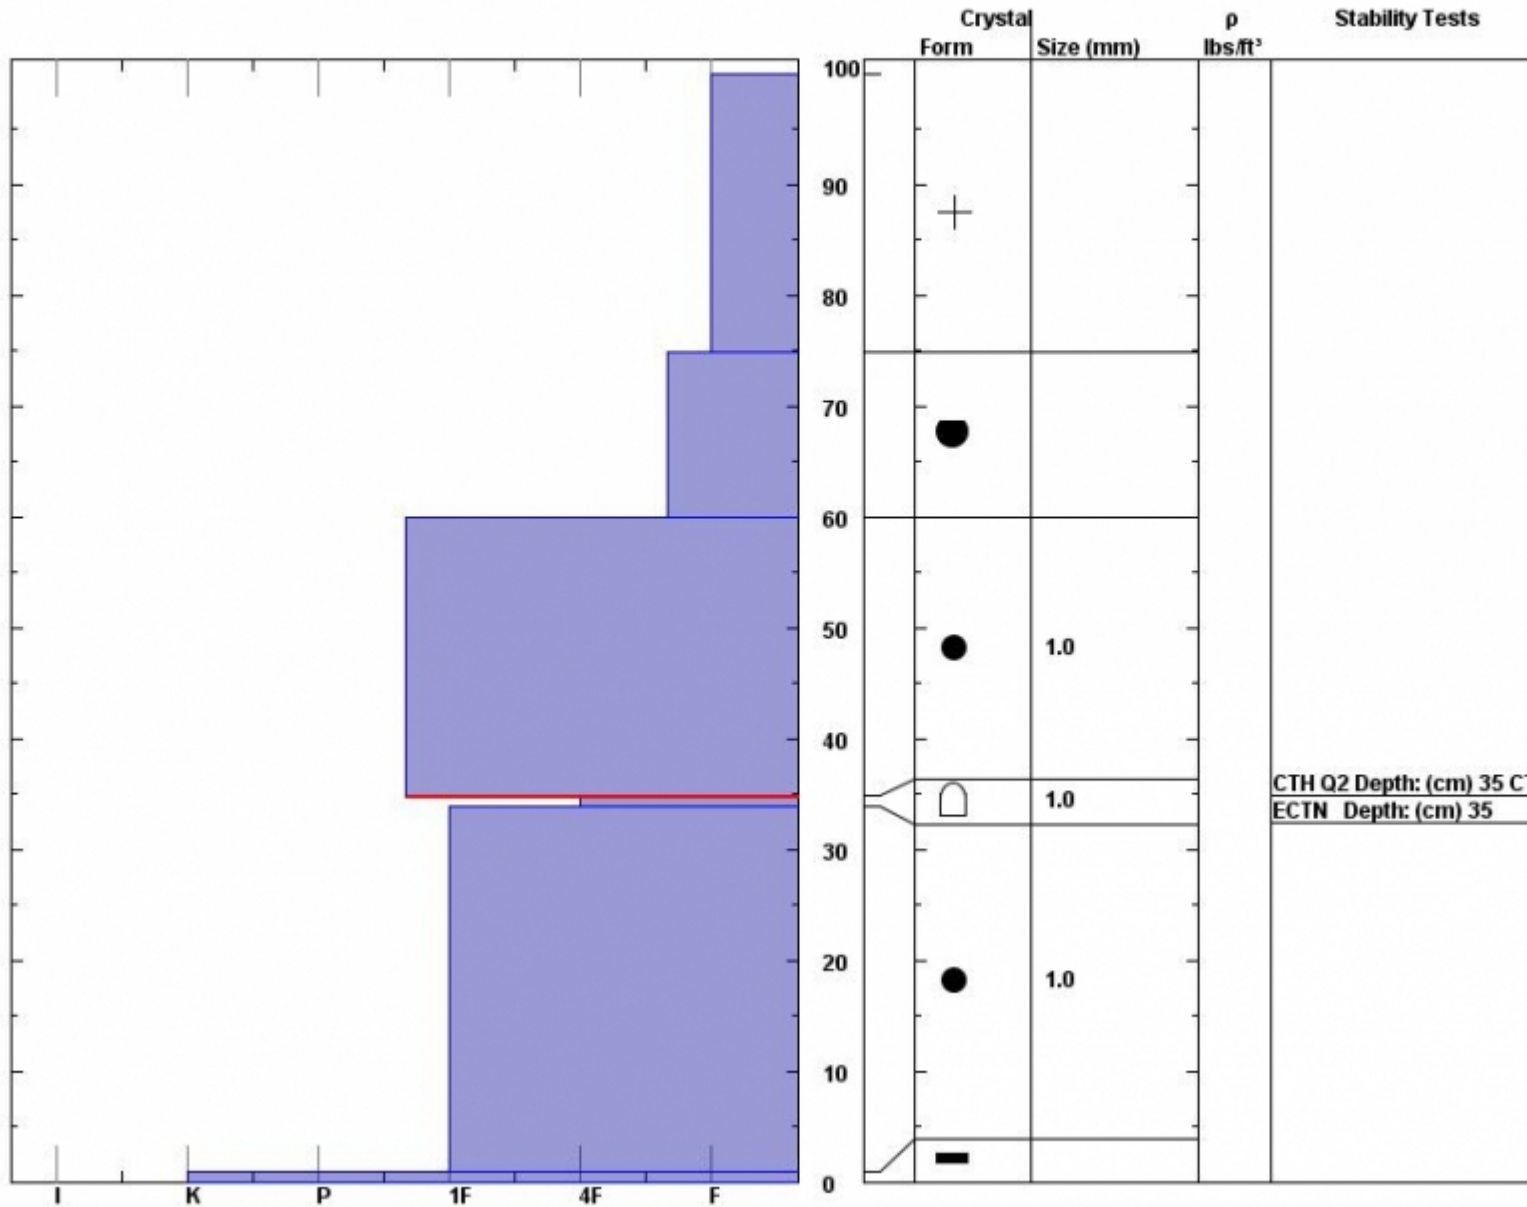

Snow Pit Profile
South Flathead Pass-Bridger, MT
 Elevation (ft) **8360**
 Aspect:
 Specifics: **Ski tracks on slope.**
 Notes:

Observer: **Marcie Hahn-Knoff**
Sun Nov 21 12:30:00 MST 2010
 Co-ord: **W N**
 Slope: **31**
 Wind loading: **previous**

Stability on similar slopes: **Good**
 Air Temperature: **14 F**
 Sky Cover: **Clear**
 Precipitation: **None**
 Wind: **W Calm**

Stability Test Notes:
35: On facets

Layer n
34-35: F

Advisory Region
 Bridger Range