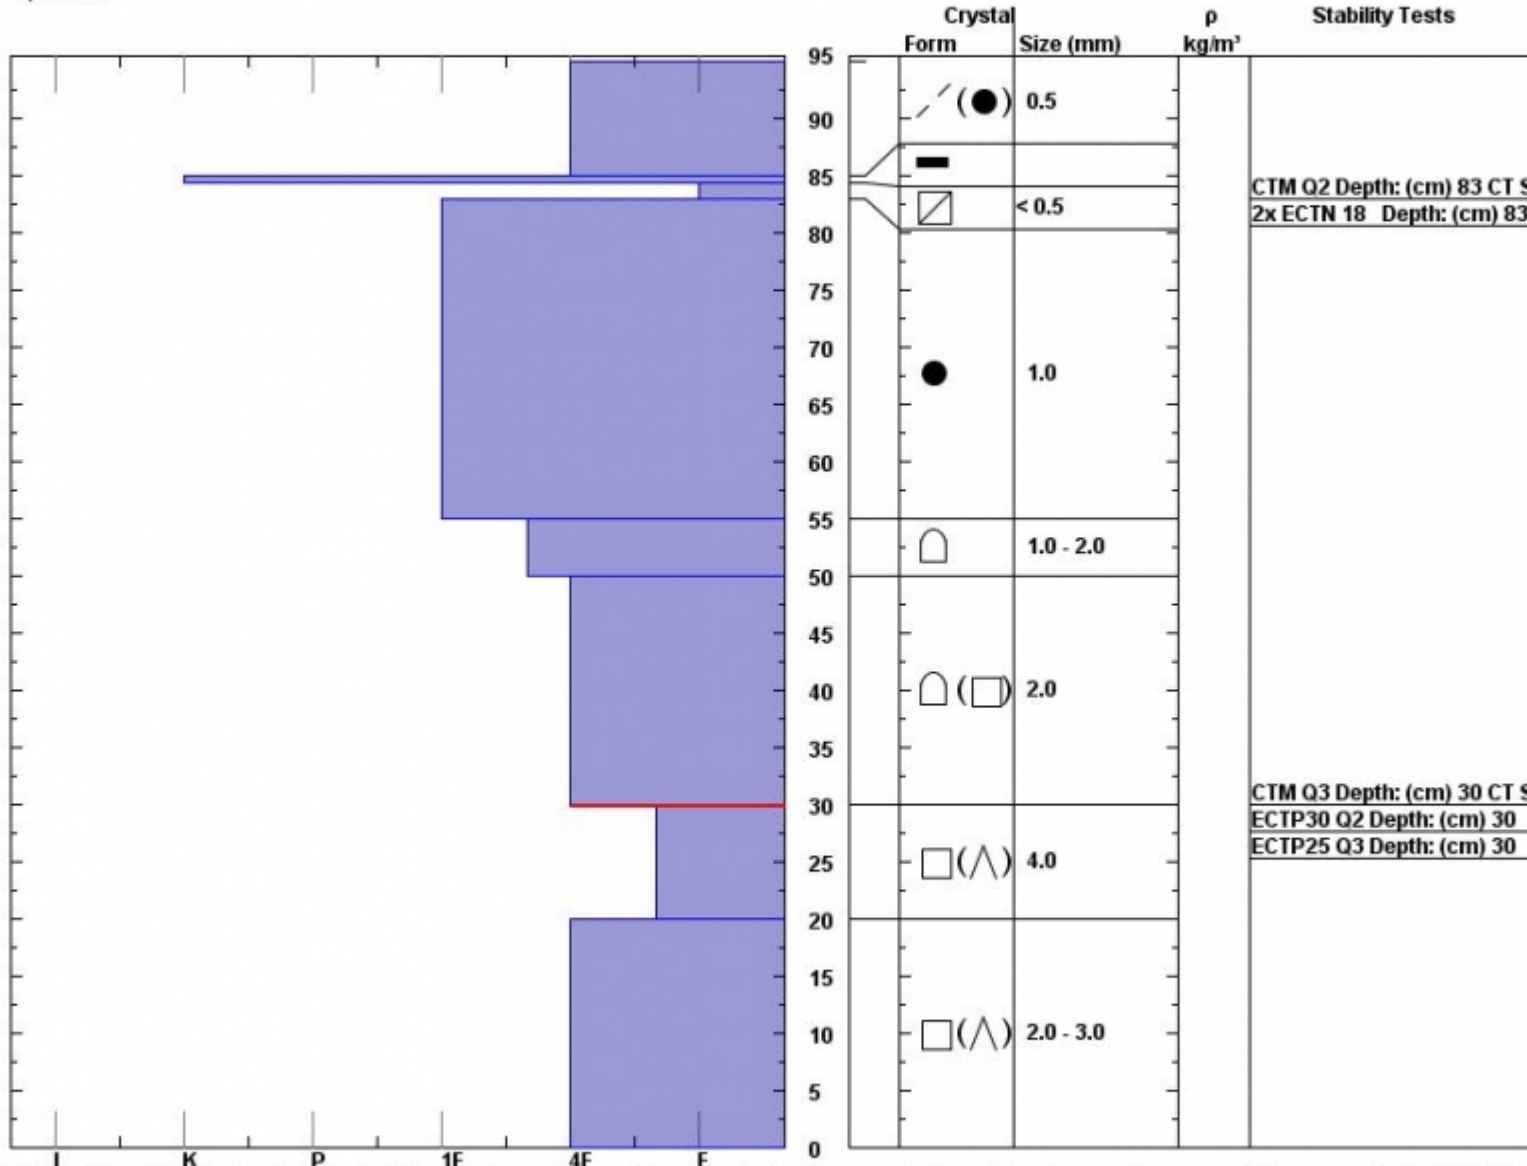

Snow Pit Profile
Lightening Creek
S. Madison, MT
 Elevation (ft) **8770**
 Aspect: **155**
 Specifics:

Observer: **Doug Chabot**
Sun Feb 13 12:00:00 MST 2011
 Co-ord: **44.98087 N 111.37185 W**
 Slope: **25**
 Wind loading: **no**

Stability on similar slopes: **Good**
 Air Temperature: **C**
 Sky Cover: **Clear**
 Precipitation: **None**
 Wind: **W Strong**

HS95
 Stability Test Notes: **20:30: Pro**
 Layer notes:

Notes: This pit illustrates that thin is still weak. I sunk to near the ground when I came out of my skis. I was a bit surprised this propagated with ECT. S isolated.