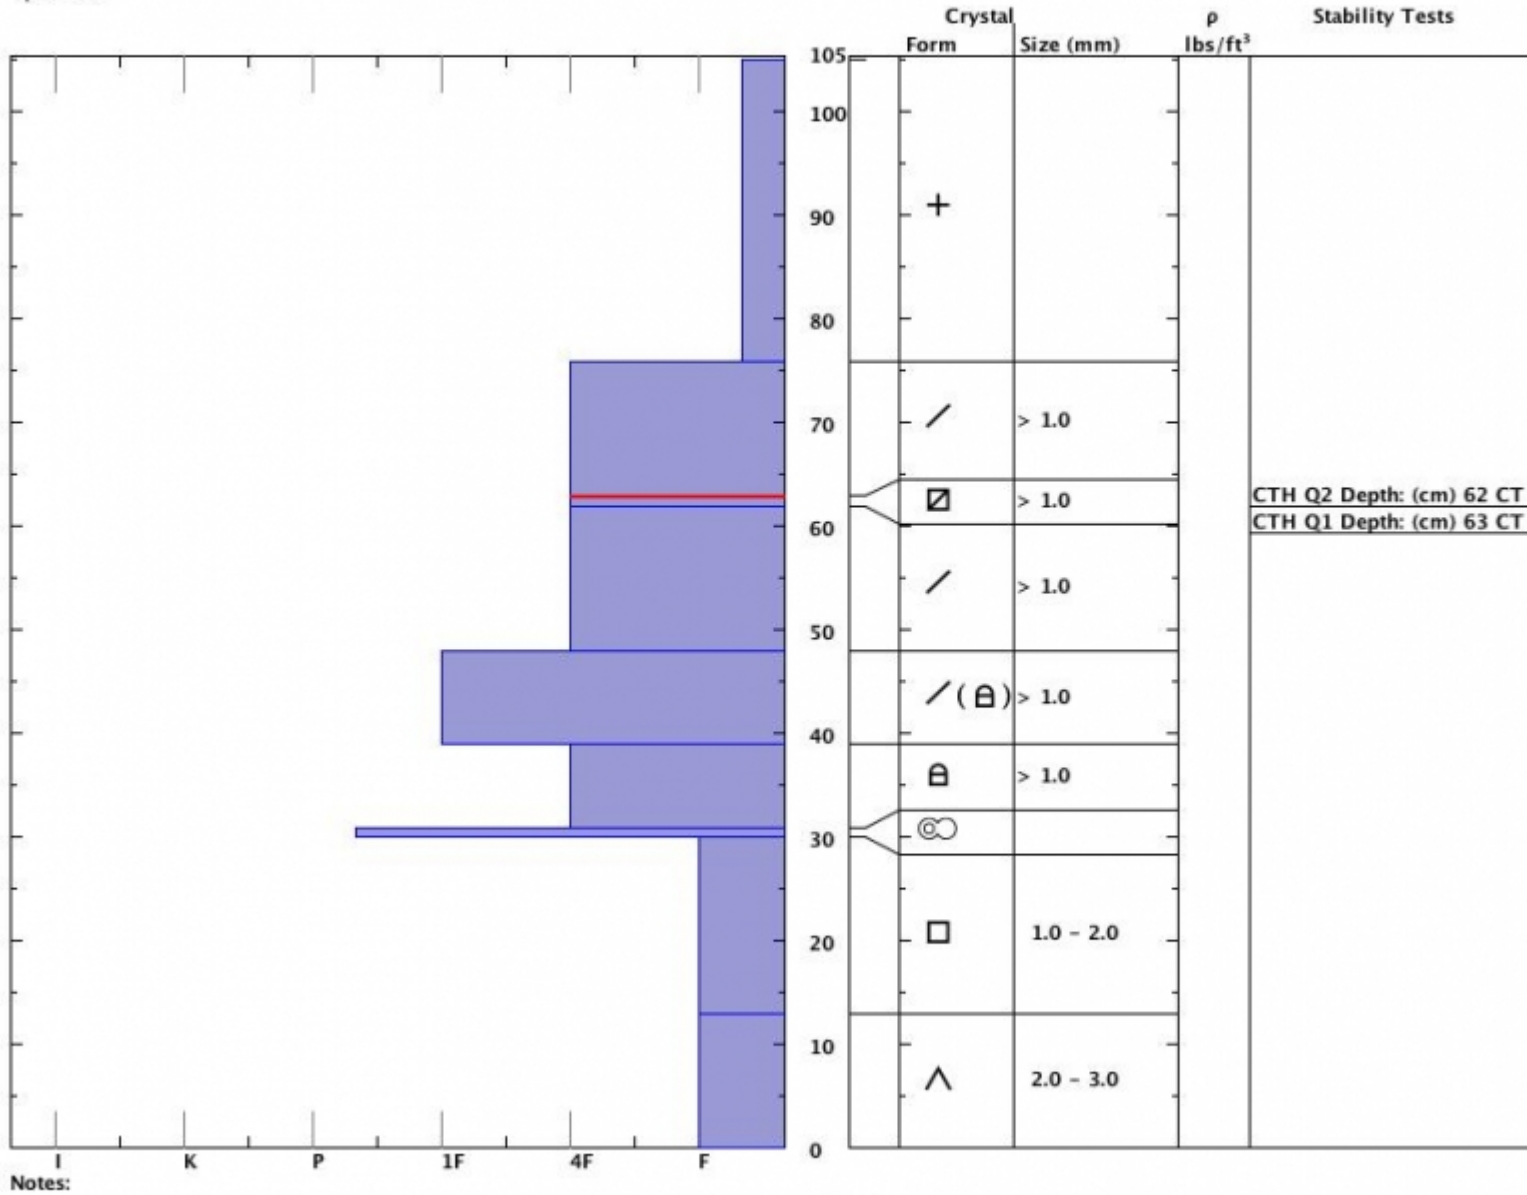

Snow Pit Profile
Beehive Basin
Northern Madison, MT
 Elevation (ft) **8315**
 Aspect: **30**
 Specifics:

Observer: **Marcie Hahn-Knoff**
Fri Dec 23 11:30:00 MST 2011
 Co-ord: **N W**
 Slope: **28**
 Wind loading: **no**

Stability on similar slopes: **Good**
 Air Temperature: **25 F**
 Sky Cover: **sky < 2/8 covered**
 Precipitation: **None**
 Wind: **NW Calm**

HS105
 Stability Test Notes:
63: Buried NSF

Layer notes:
63-76: Bu
62-63: Pr