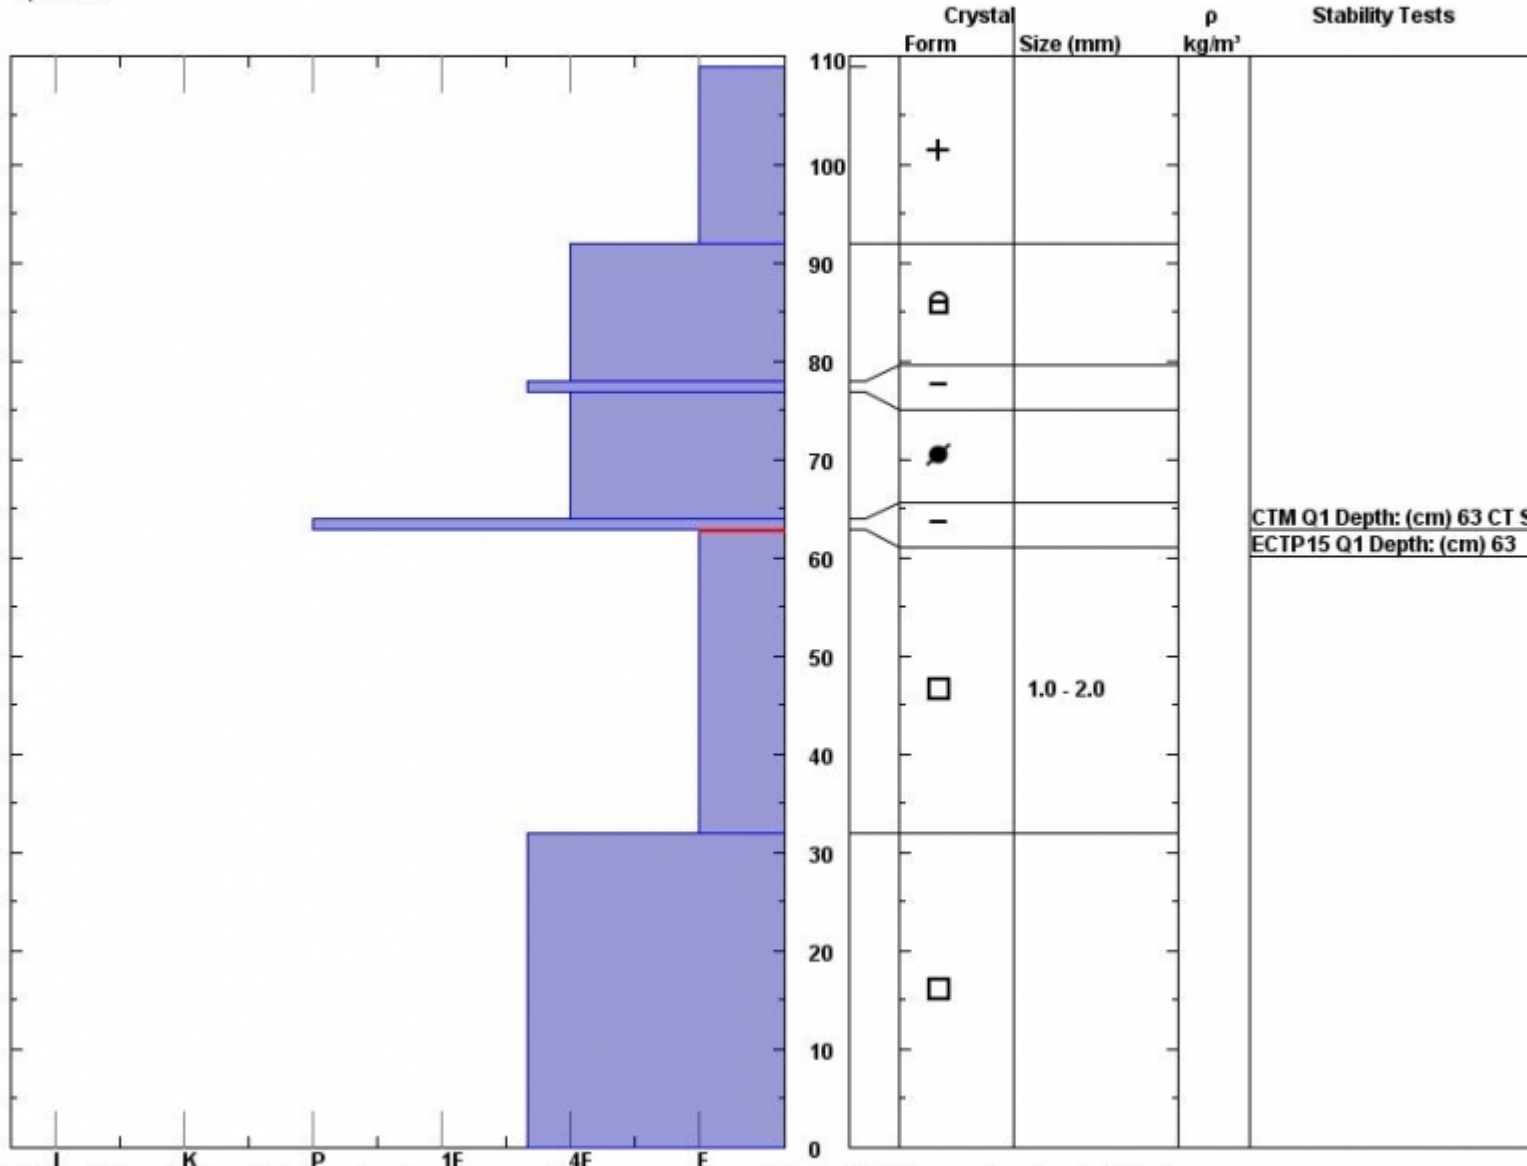

Snow Pit Profile
Cabin Creek
Southern Madions Range
 Elevation (ft) **9334**
 Aspect: **70**
 Specifics:

Observer: **Eric Knoff**
Sat Jan 14 11:18:00 MST 2012
 Co-ord: **44.88852 N 111.18284 W**
 Slope: **30**
 Wind loading: **no**

Stability on similar slopes: **Fair**
 Air Temperature: **-6.8 F**
 Sky Cover: **Clear**
 Precipitation:
 Wind: **SW Light Breeze**

Stability Test Notes:

Layer notes:
32-63: Pro

CTM Q1 Depth: (cm) 63 CT S
 ECTP15 Q1 Depth: (cm) 63

Notes: Not much of a slab, but plenty of weak snow. If this area receives .5-1 inch of SWE I expect natural activity to occur.

Advisory Region
 Southern Madison

Forecast link: [GNFAC Avalanche Advisory for Mon Jan 16, 2012](#)
 Southern Madison, 2012-01-15