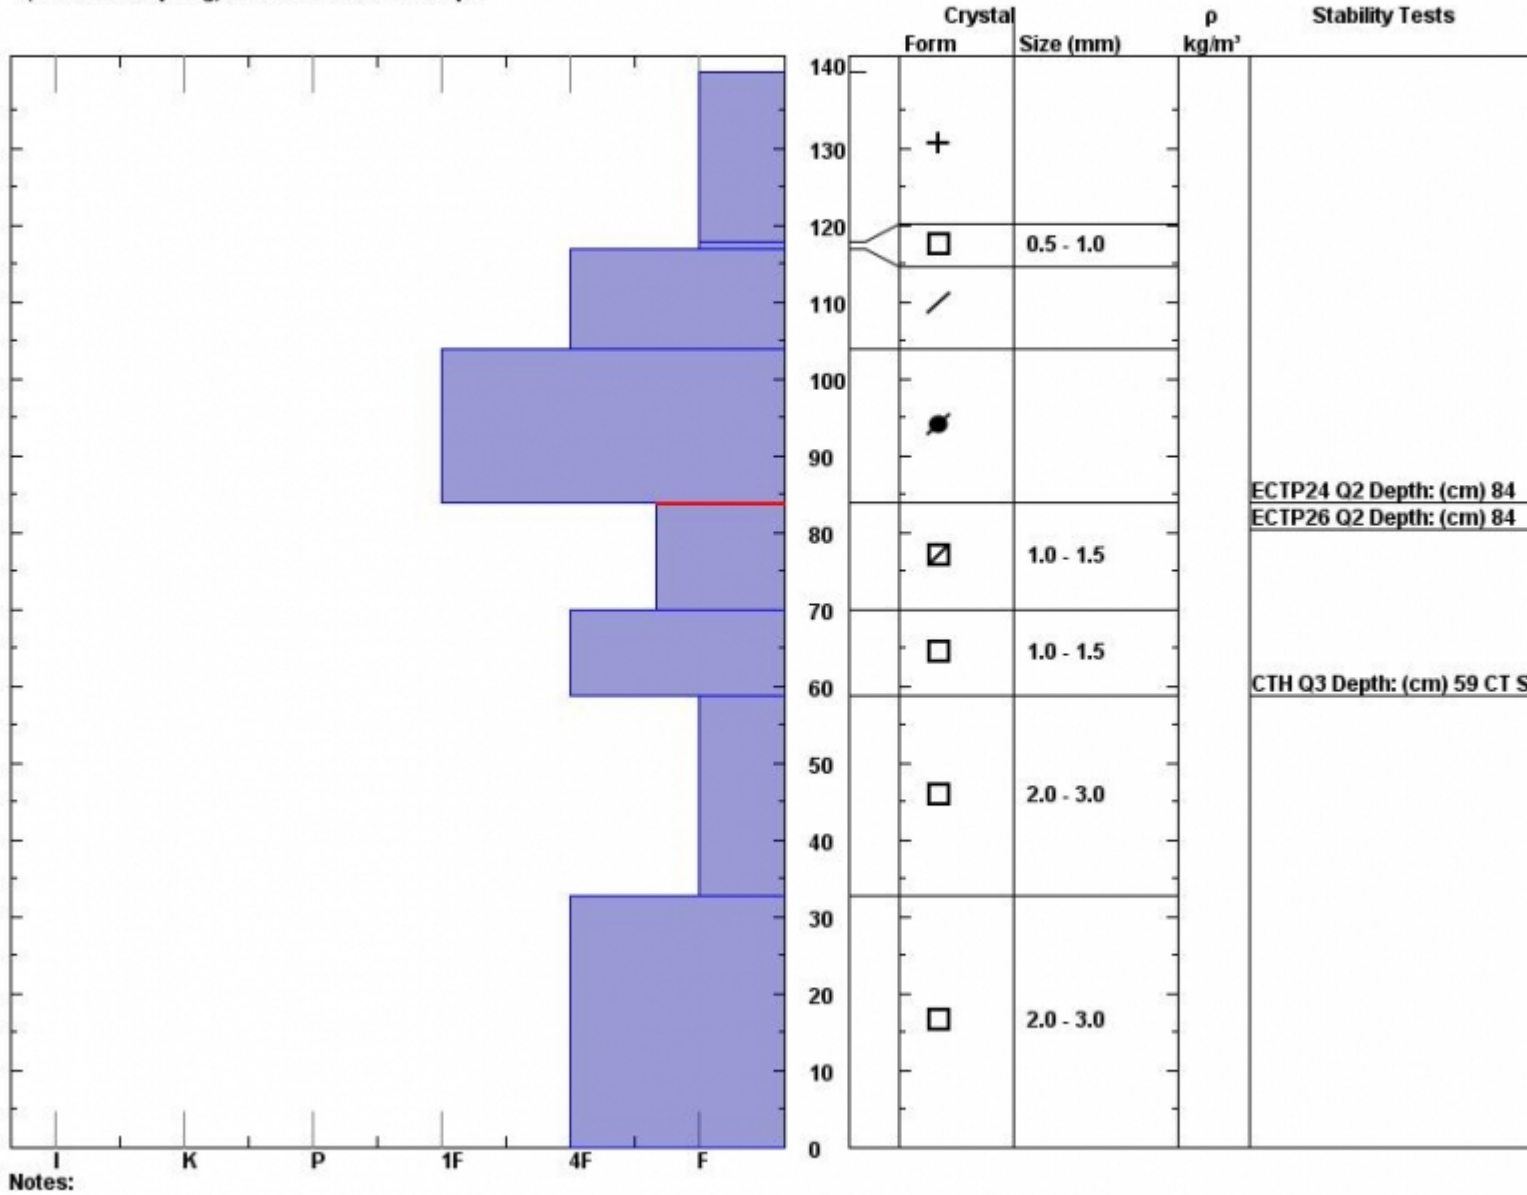

Snow Pit Profile  
**Ernie Miller**  
**Southern Madison, MT**  
 Elevation (ft) **8870**  
 Aspect: **80**  
 Specifics: **Collapsing, localized. We skied slope.**

Observer: **Doug Chabot**  
**Fri Feb 17 11:07:00 MST 2012**  
 Co-ord: **44.95805 N 111.12955 W**  
 Slope: **28**  
 Wind loading: **previous**

Stability on similar slopes: **Good**  
 Air Temperature: **-4 C**  
 Sky Cover: **Clear**  
 Precipitation: **None**  
 Wind: **Calm**

**PS15 HS140**  
 Stability Test Notes:

Layer notes:  
**70-84: Pro**