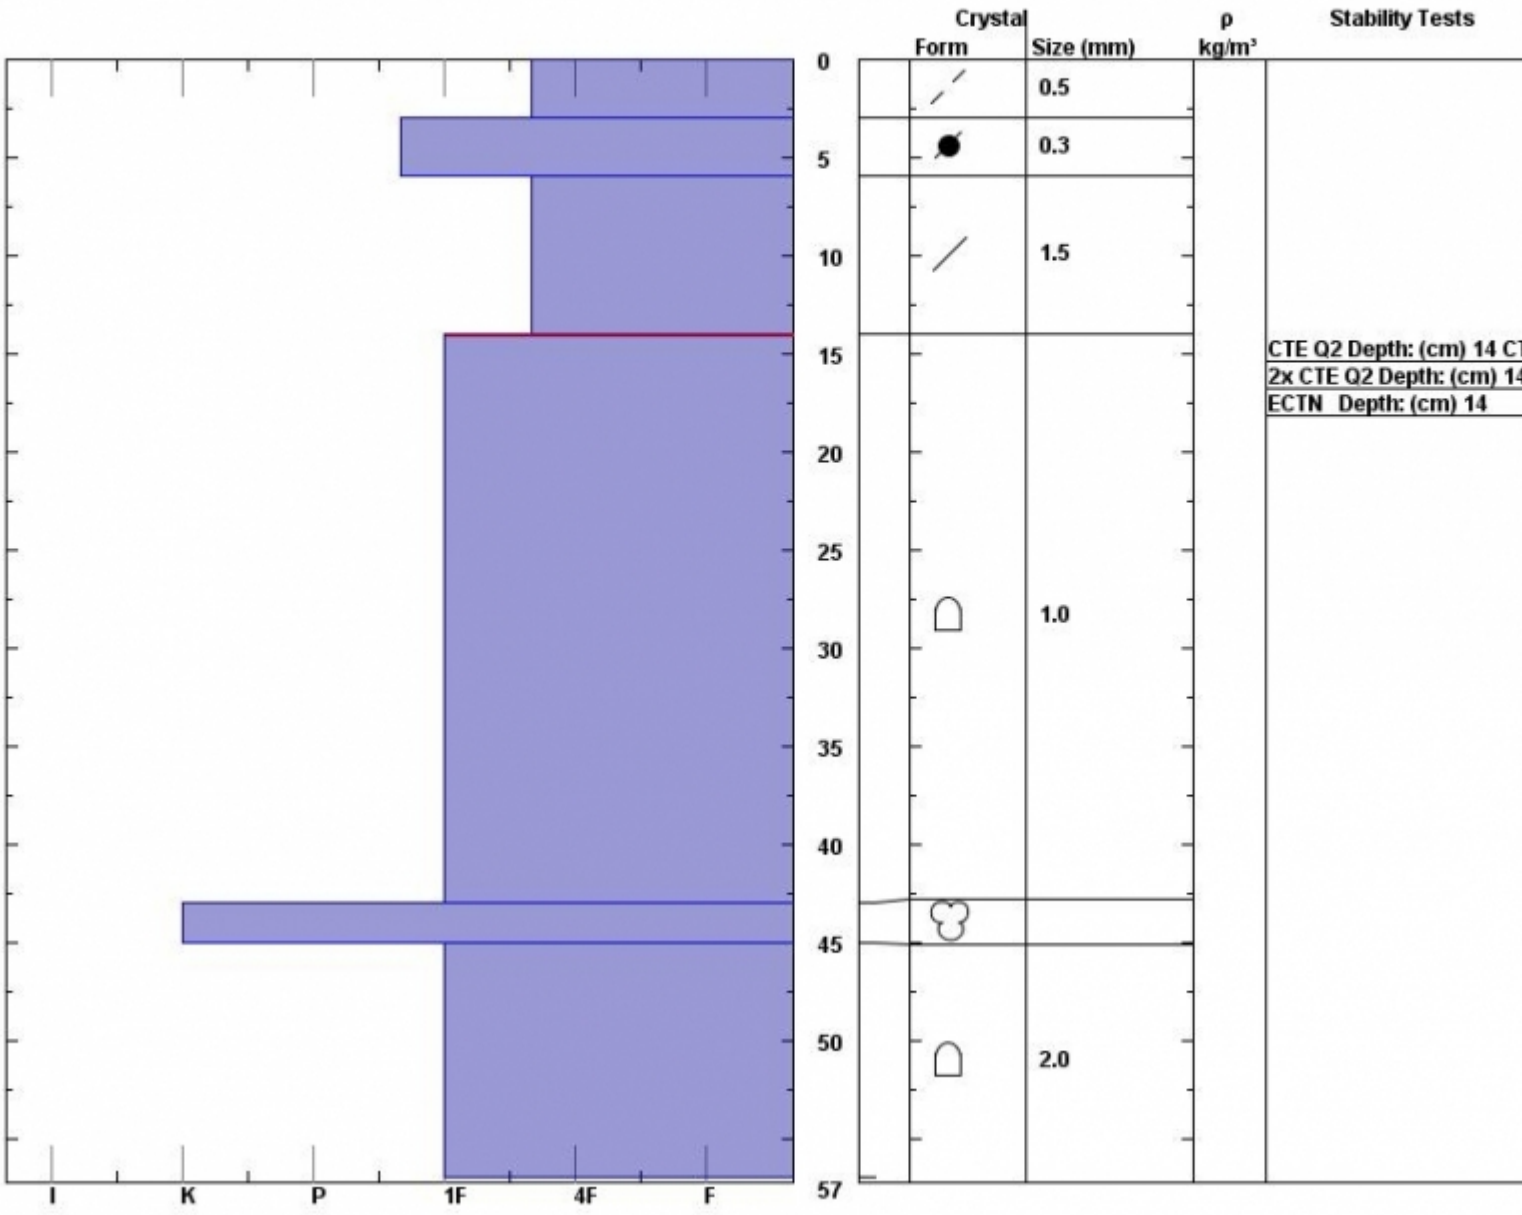

Snow Pit Profile  
**Treeline Areas**  
**Northern Madison, MT**  
 Elevation (m) **3000**  
 Aspect: **0**  
 Specifics: **Ski Area Pit; BC Pit;**

Observer: **Moonlight Basin**  
**Mon Nov 19 11:07:36 MST 2012**  
 Co-ord: **W N**  
 Slope: **30**  
 Wind loading: **previous**

Stability on similar slopes: **Fair**  
 Air Temperature: **-2 C**  
 Sky Cover: **Clear**  
 Precipitation: **None**  
 Wind: **SW Light Breeze**

Stability Test Notes:

Layer n  
**6-14: P**  
**43-45: C**  
**45-57: M**

Notes: **Summary profile of five separate profiles at various locations.**

Advisory Region  
 Northern Madison

**Forecast link:** [GNFAC Avalanche Forecast for Thu Nov 22, 2012](#)  
 Northern Madison, 2012-11-22