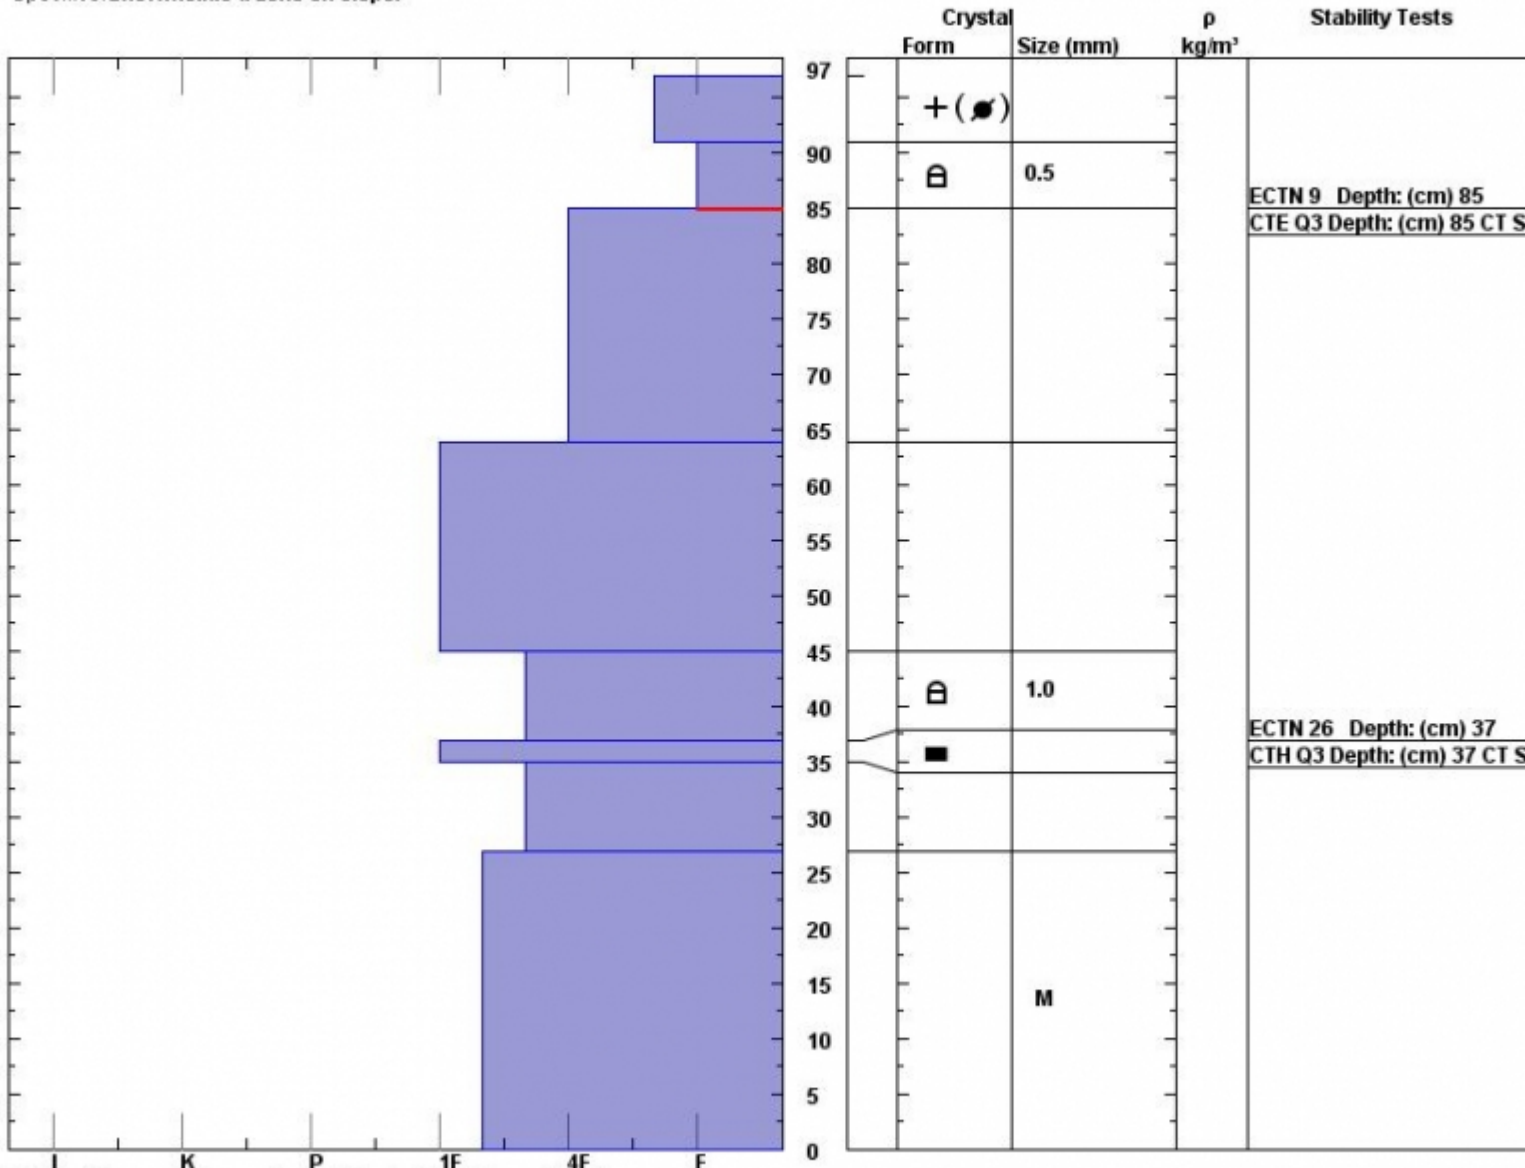

Snow Pit Profile

Observer: **Mark Staples**

Stability on similar slopes: **Very Good**

Stability Test Notes:

Layer notes

Fri Nov 30 01:45:00 MST 2012

Air Temperature: **C**

37: very dirty shear

85-91: Pro

Beartooth, MT

Co-ord: **45.06775 N 109.95078 W**

Sky Cover: **sky 8/8 covered**

Elevation (ft) **9450**

Slope: **26**

Precipitation: **Snow < 0.5 cm/hr**

Aspect: **82**

Wind loading: **no**

Wind:

Specifics: **Snowmobile tracks on slope.**

Notes: This snowpit was dug in "Wades World" near Lulu Pass.

Advisory Region
Cooke City

Forecast link: [GNFAC Avalanche Advisory for Sat Dec 1, 2012](#)
Cooke City, 2012-11-30