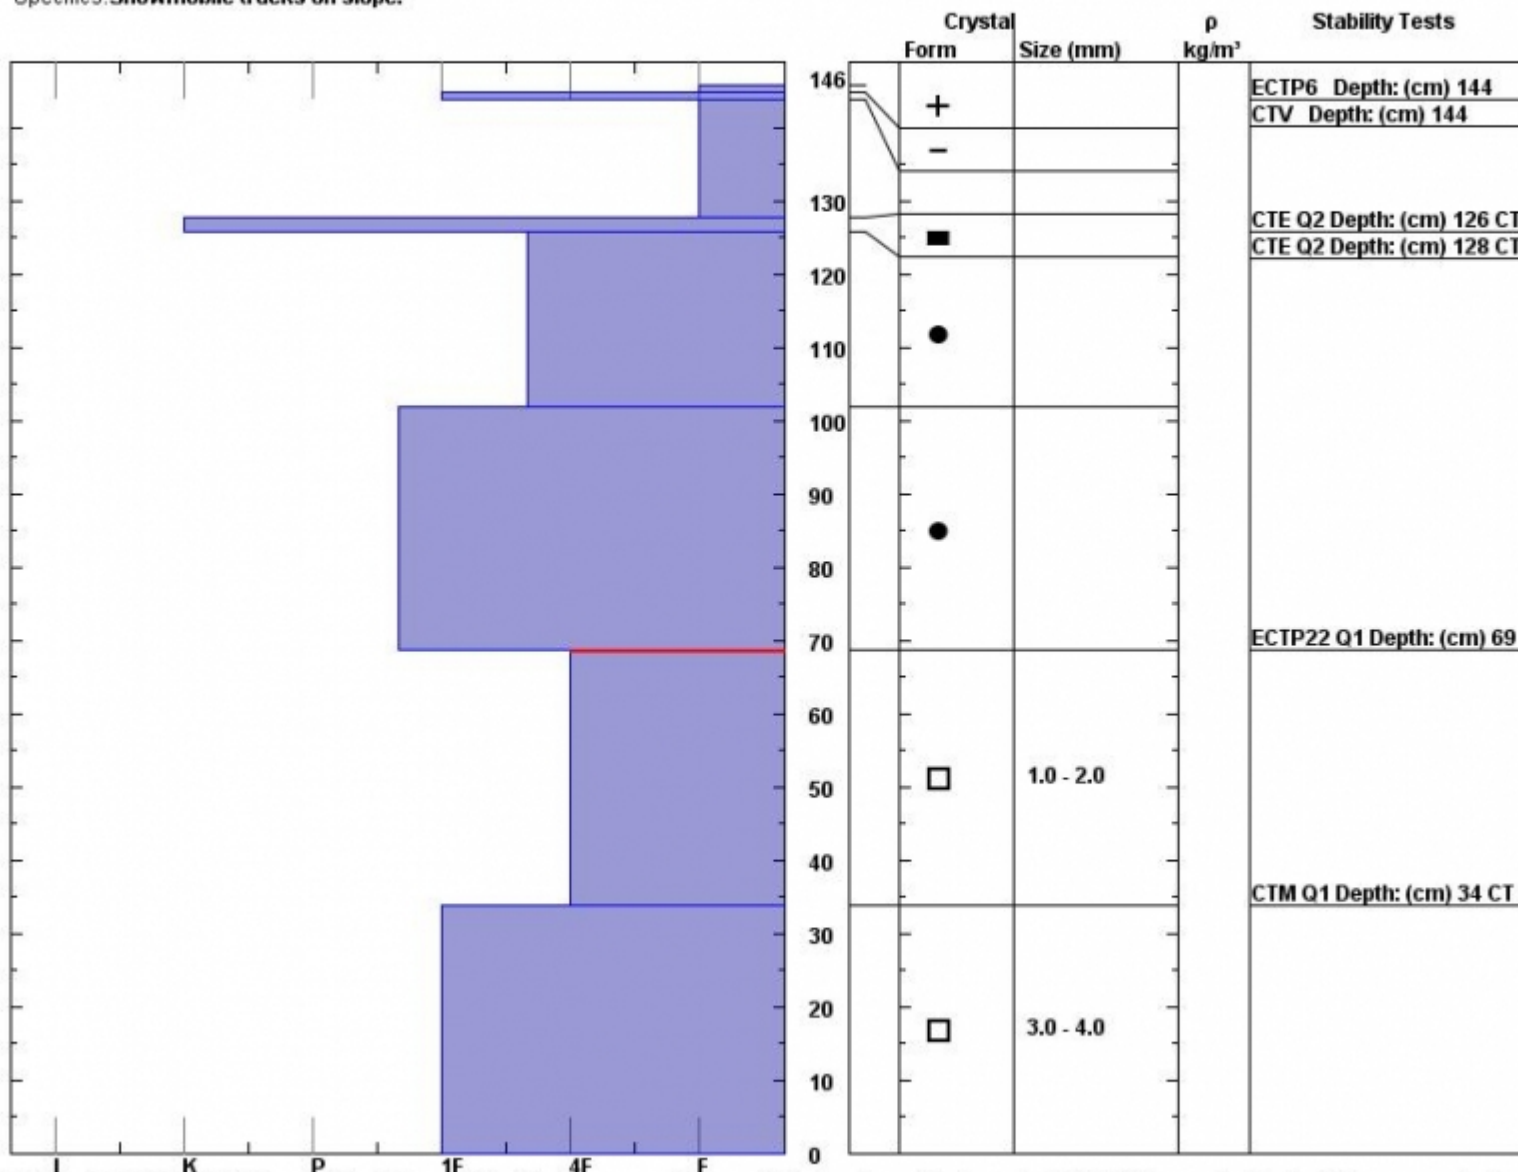

Snow Pit Profile
First Yellowmule
N Madison, MT
 Elevation (ft) **9300**
 Aspect: **150**
 Specifics: **Snowmobile tracks on slope.**

Observer: **Mark Staples**
Tue Feb 19 11:50:00 MST 2013
 Co-ord: **45.19461 N 111.44248 W**
 Slope: **27**
 Wind loading: **no**

Stability on similar slopes: **Fair**
 Air Temperature: **C**
 Sky Cover:
 Precipitation:
 Wind:

Stability Test Notes:
 Layer note:
34-69: Pro

Notes: CORRECTION - this was Third YM not First. This is on one of the south facing slopes that overlook Third Yellowmule. Much of this snowpack is snow that has fallen since late January. Probably needs more of a load to activate the facets at 69 cm.