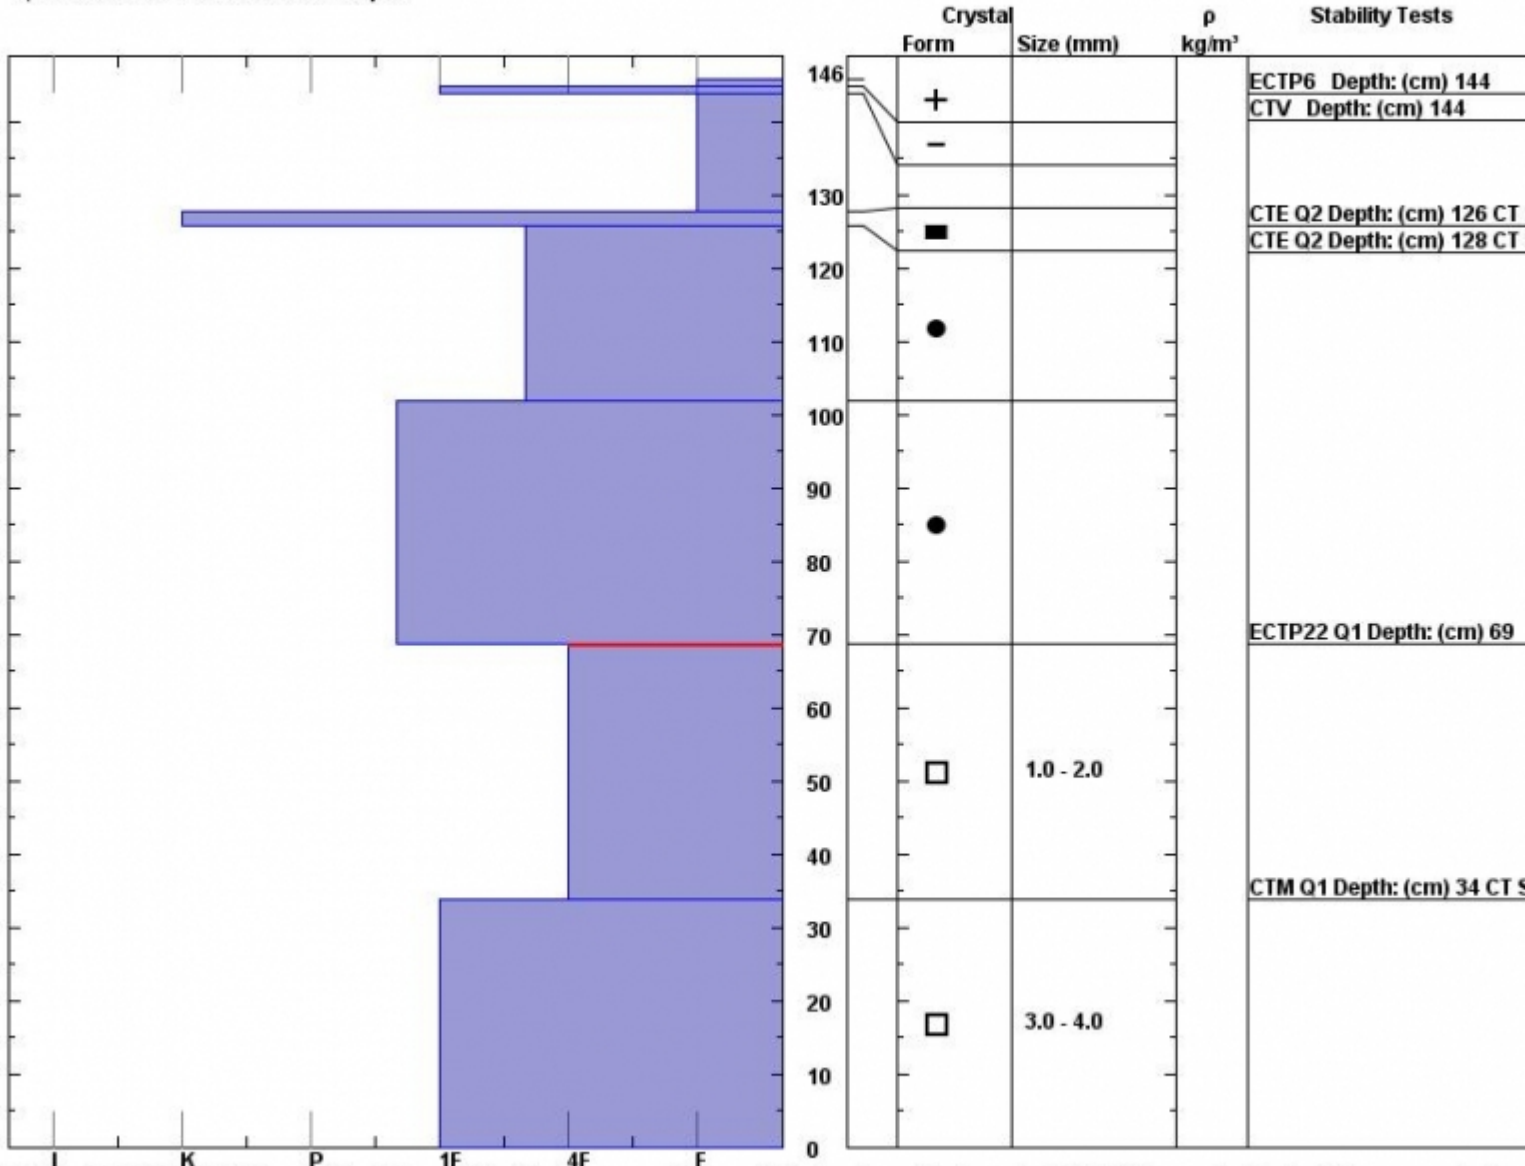

Snow Pit Profile
First Yellowmule
N Madison, MT
 Elevation (ft) **9300**
 Aspect: **150**
 Specifics: **Snowmobile tracks on slope.**

Observer: **Mark Staples**
Tue Feb 19 11:50:00 MST 2013
 Co-ord: **45.19461 N 111.44248 W**
 Slope: **27**
 Wind loading: **no**

Stability on similar slopes: **Fair**
 Air Temperature: **C**
 Sky Cover:
 Precipitation:
 Wind:

Stability Test Notes: Layer note
34-69: Pro

Notes: CORRECTION - this was Third YM not First. This is on one of the south facing slopes that overlook Third Yellowmule. Much of this snowpack is snow that has fallen since late January. Probably needs more of a load to activate the facets at 69 cm.