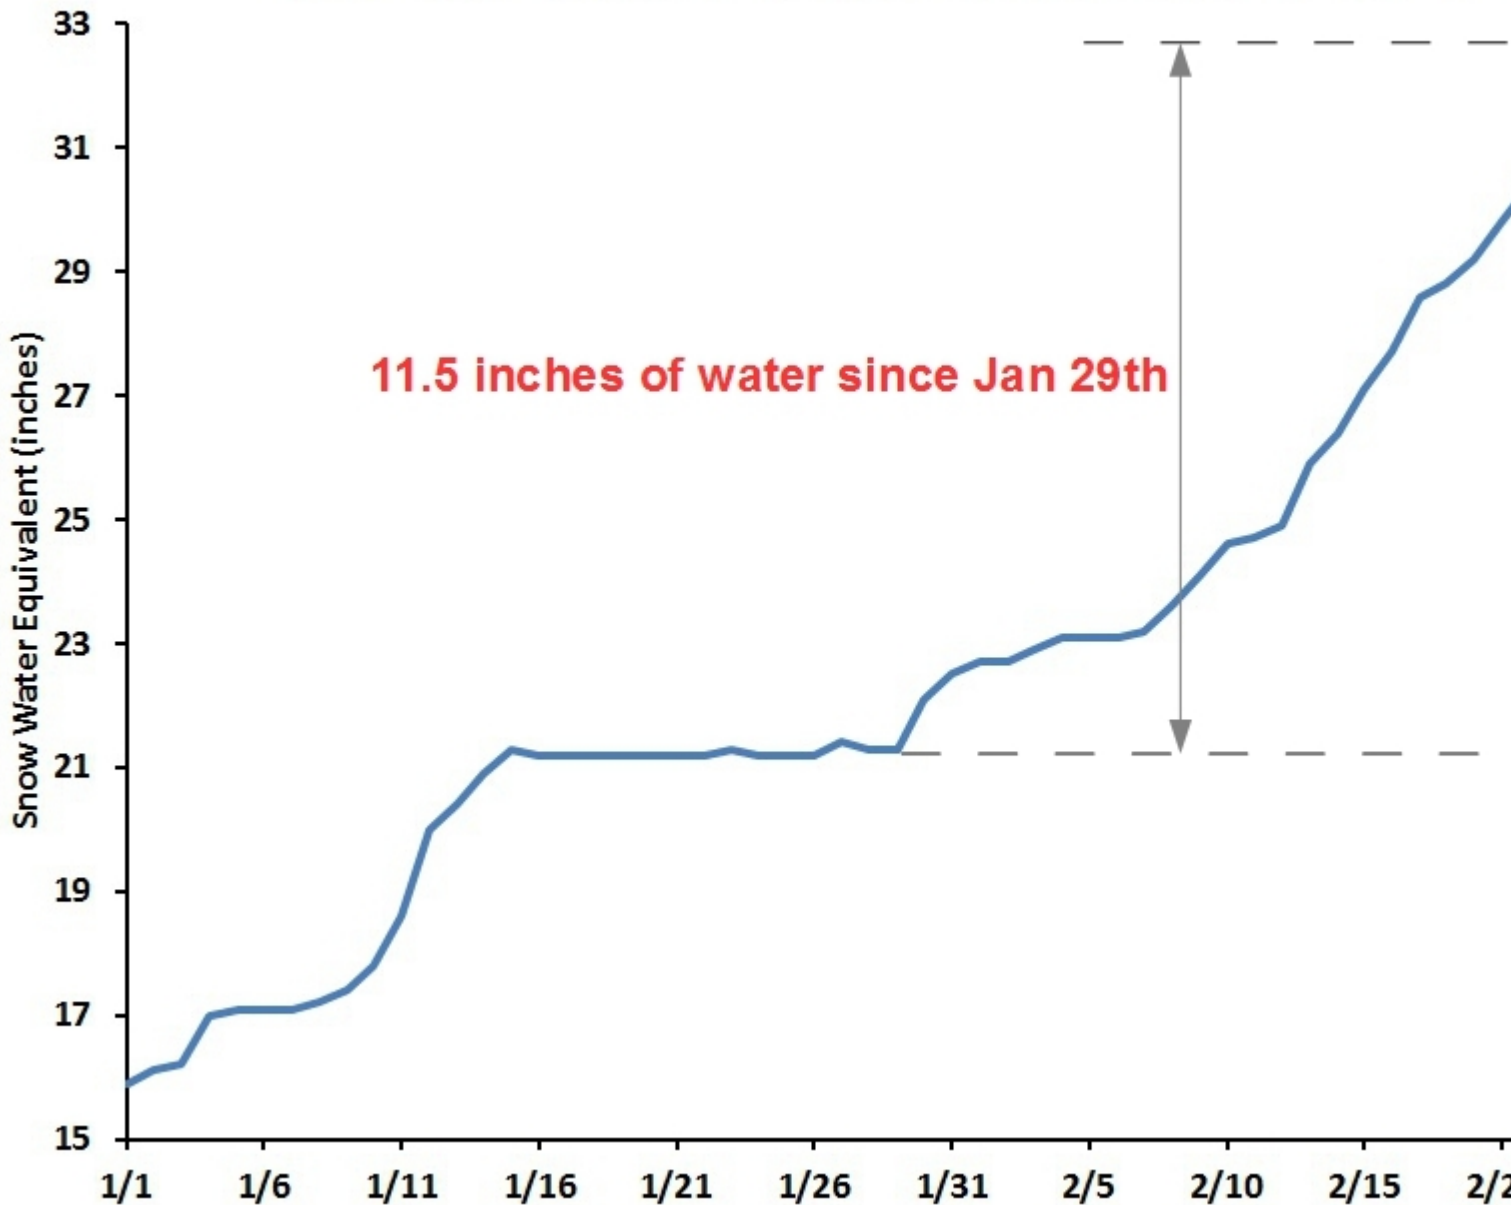

Snow Water Equivalent at Fisher Creek SNOTEL since Jan 1st

Since a 2 week dry period in late January, the mountains near Cooke City have received 11.5 inches of snow water equivalent. Some areas north of town may have easily received much more than this amount.