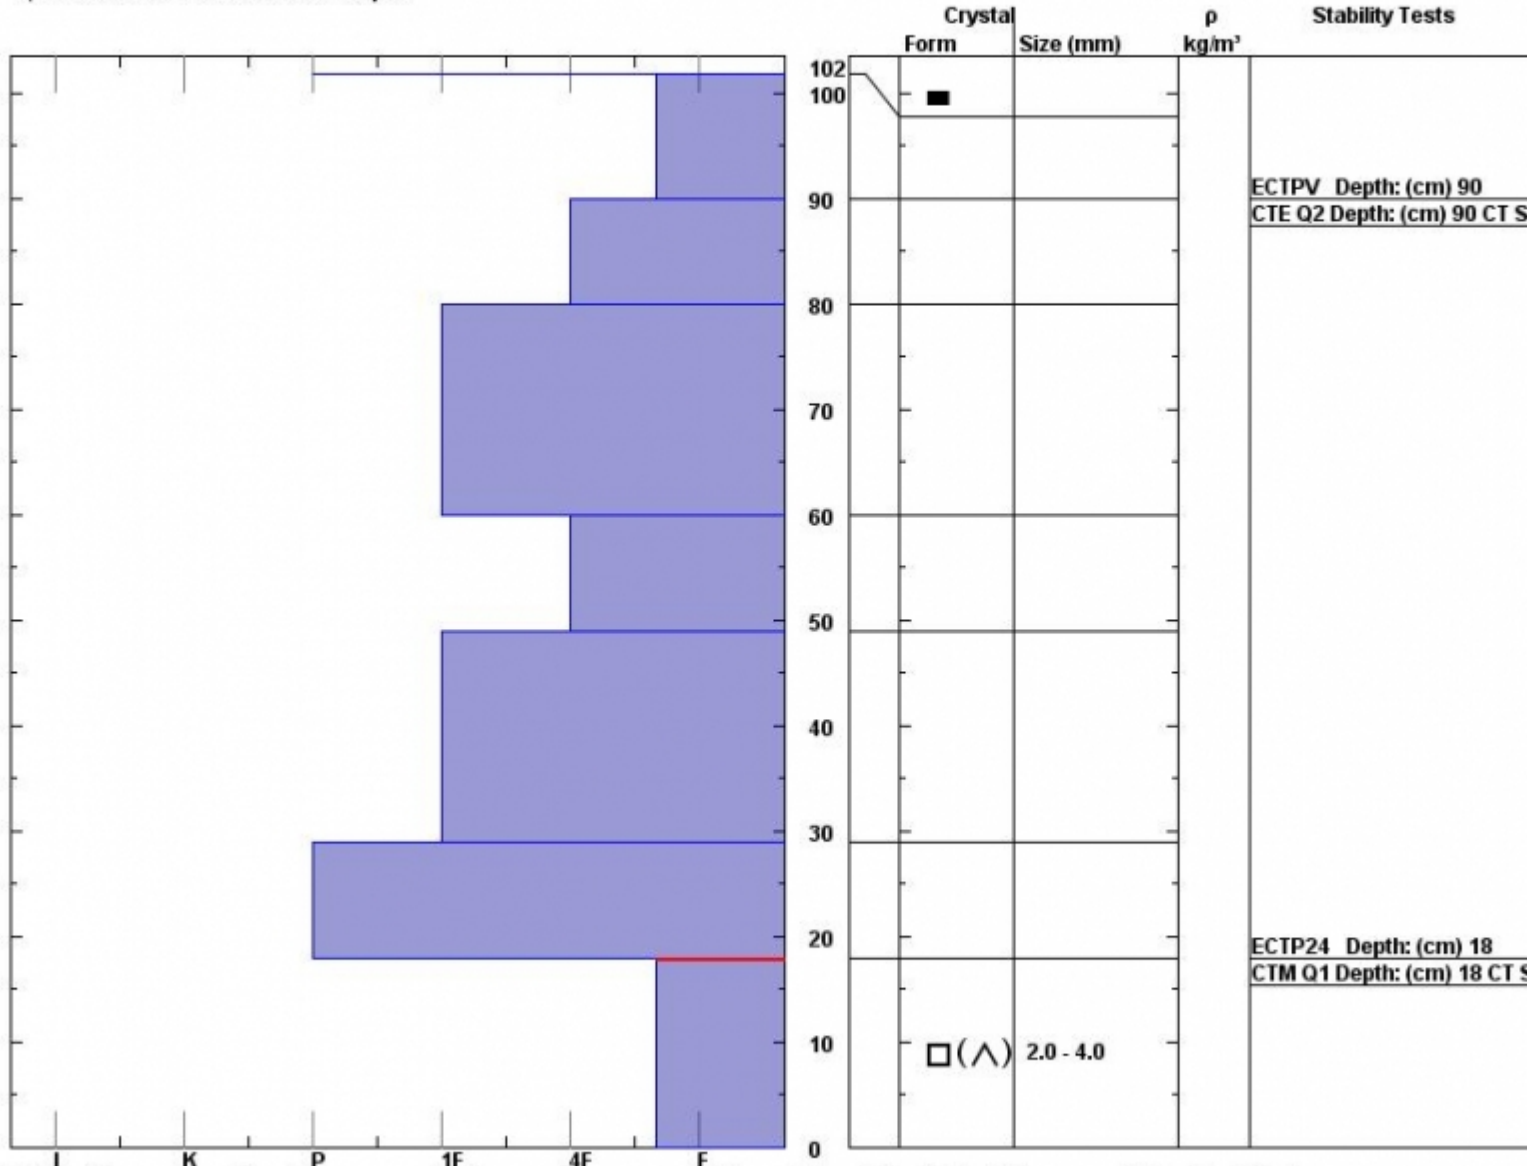

Snow Pit Profile  
**Upper Watkins**  
**Henry, MT**  
 Elevation (ft) **8830**  
 Aspect: **40**  
 Specifics: **Snowmobile tracks on slope.**

Observer: **Nina Hance**  
**Fri Jan 09 13:00:00 MST 2015**  
 Co-ord: **44.73214 N 111.34692 W**  
 Slope: **31**  
 Wind loading: **no**

Stability on similar slopes: **Fair**  
 Air Temperature: **C**  
 Sky Cover:  
 Precipitation:  
 Wind:

Stability Test Notes:

Layer notes:  
**0-18: Prob**

Notes: This was one of our deeper snowpits. In many others we would step off the sled and sink to the ground. Pit by Mark Staples