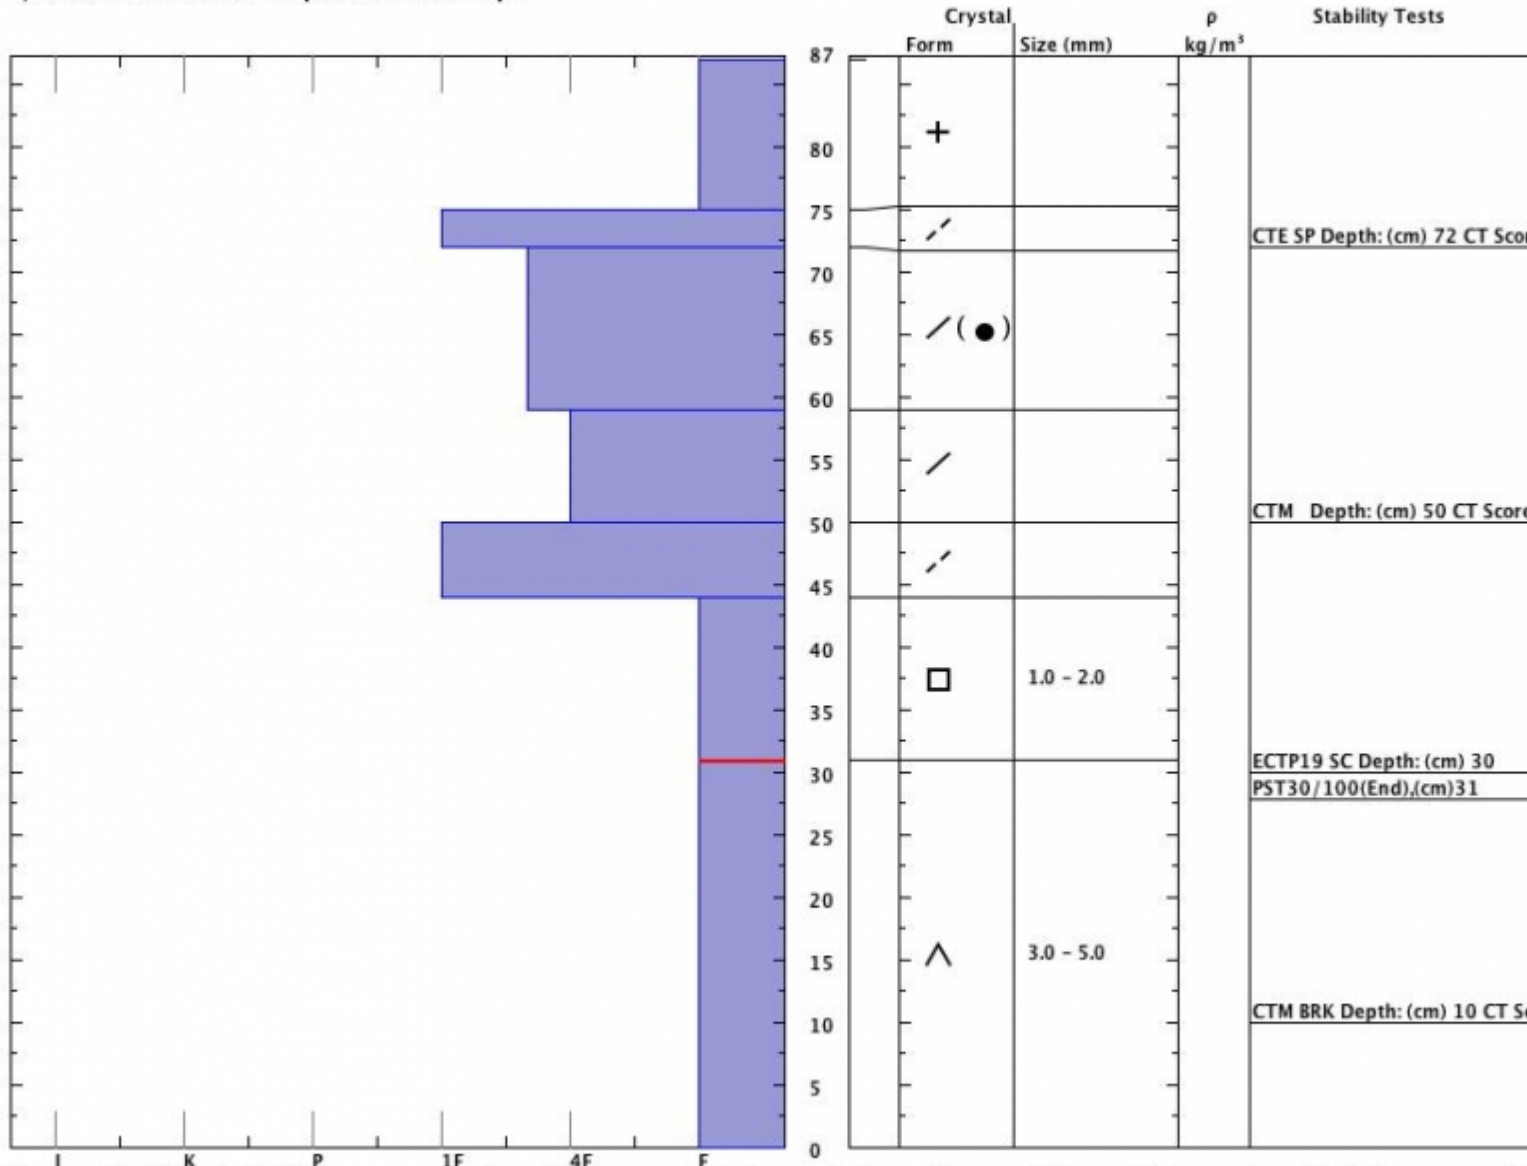

Snow Pit Profile

Mt. Blackmore

N. Gallatin, MT

Elevation (ft) 9700

Aspect: 90

Specifics: Recent act on sim slopes. Ski tracks on slope.

Observer: Alex Marienthal

Sat Dec 26 12:00:00 MST 2015

Co-ord: 45.44637 N 111.00089 W

Slope: 32

Wind loading: no

Stability on similar slopes: Poor

Air Temperature: -13 C

Sky Cover: Clear

Precipitation: None

Wind: Calm

HS87

Stability Test Notes:

31: CPST 20/100

Layer notes

0-31: Prob

Notes: w/ Knoff. Nearby R2 D2.5 on steeper part of east face from past week. Second pit at base of cirque on NE aspect, 25 degree slope with similar structure: HS 108, 0-40 depth hoar, 40-50 facets, ECTP14, CPST 13/100end, PST 30/100end all @ 40.