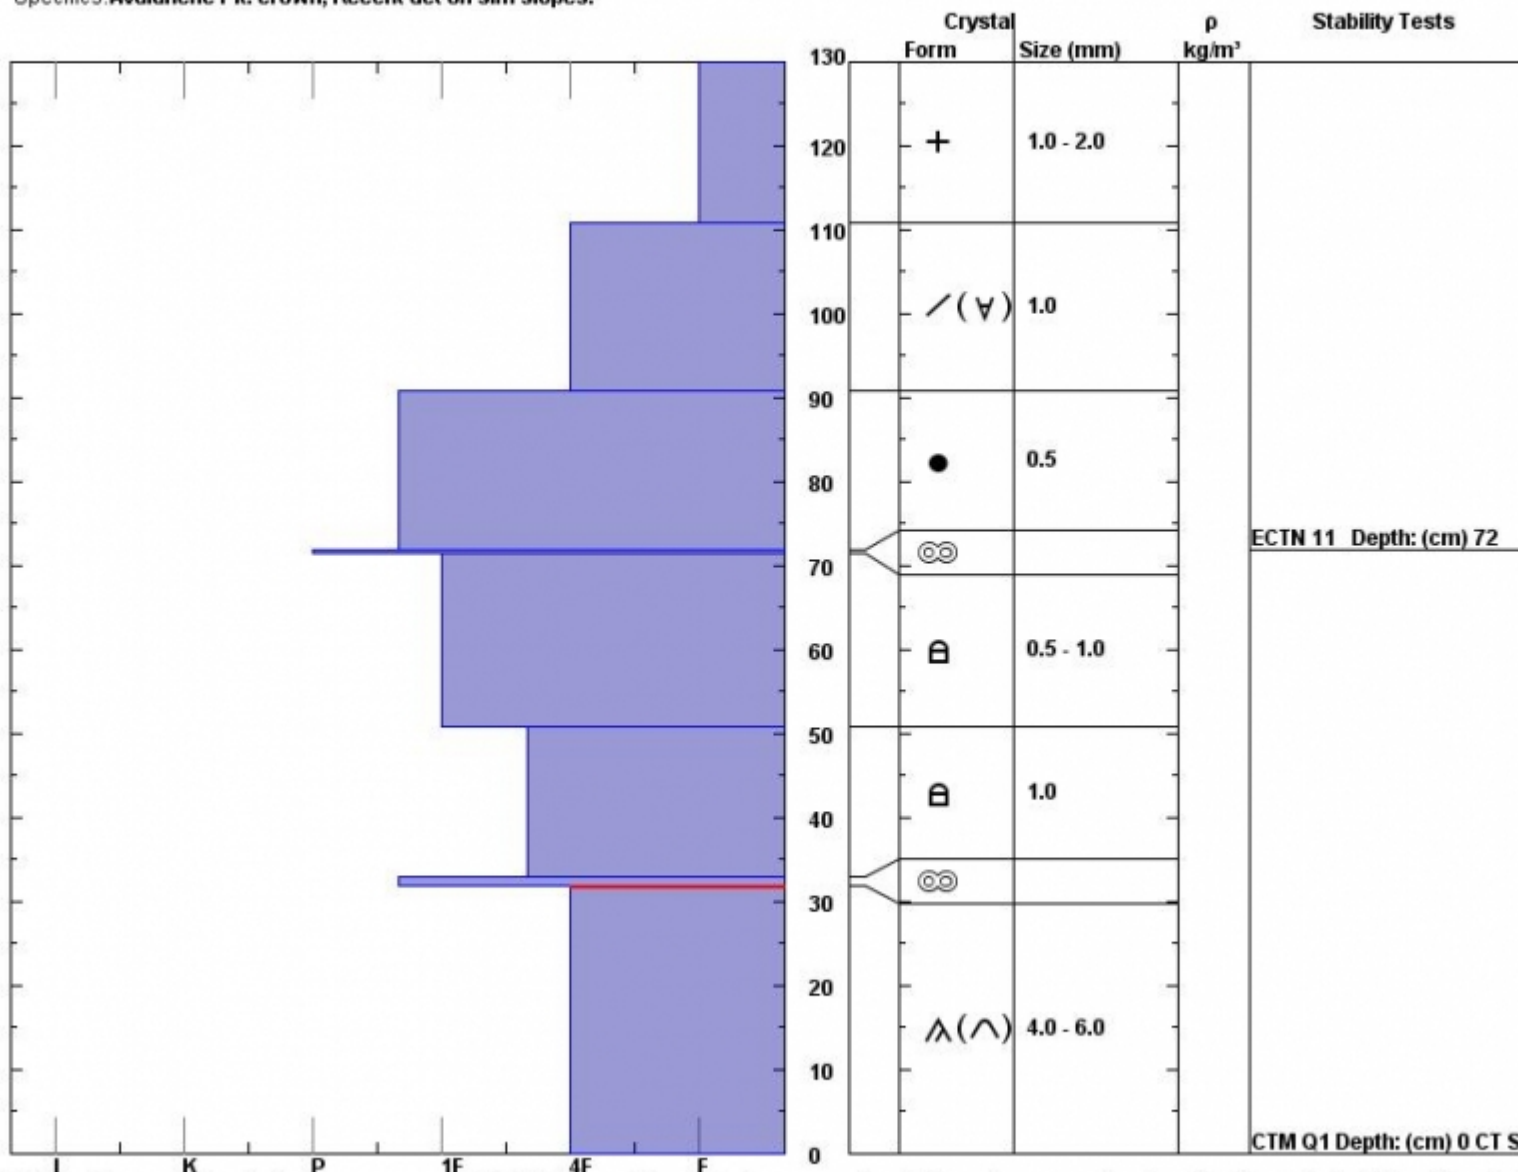

Snow Pit Profile
Cedar Basin Fatality
N. Madison, MT
 Elevation (ft) **9454**
 Aspect: **84**
 Specifics: **Avalanche Pit: crown; Recent act on sim slopes.**

Observer: **Doug Chabot**
Wed Jan 20 12:20:00 MST 2016
 Co-ord: **45.23233 N 111.49236 W**
 Slope: **39**
 Wind loading: **yes**

Stability on similar slopes: **Poor**
 Air Temperature: **C**
 Sky Cover: **sky 8/8 covered**
 Precipitation: **None**
 Wind: **W Moderate**

HS130
 Stability Test Notes:
 Layer note
32-33: dec
0-32: Prob

Notes: Slope angle in starting zone measured 39-42 degrees. The day before a member of the party saw a natural avalanche on Cedar Mtn with a similar

Advisory Region
 Northern Madison
 Northern Madison, 2016-01-21