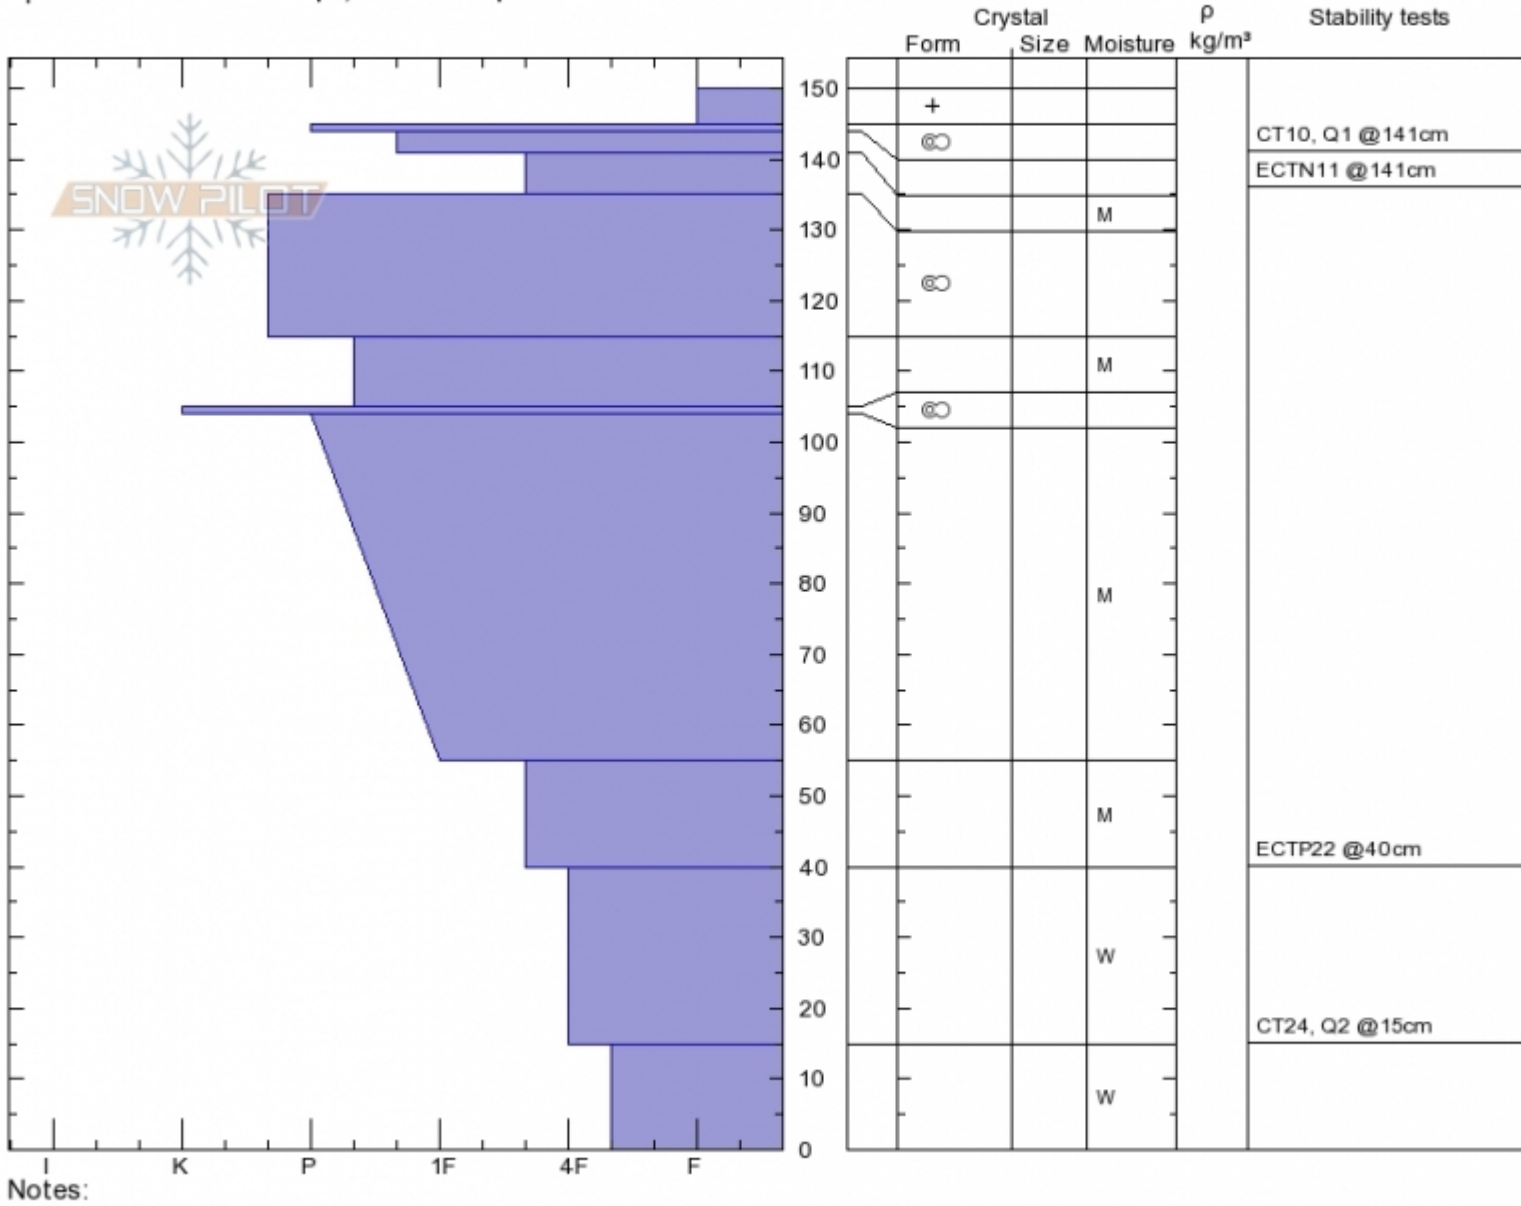

Middle Basin
Madison Range-N
MT
 Elevation: **9400 ft**
 Aspect: **95°**
 Specifics: **Ski tracks on slope; We skied slope**

Doug Chabot-Admin
Sun Apr 2 11:25 2017
 Co-ord: **45.33327N, -111.38315W**
 Slope Angle: **30°**
 Wind Loading: **no**

Stability: **Fair**
 Air Temperature:
 Sky Cover: **BKN**
 Precipitation: **NO**
 Wind:

HS150
 Stability Test Notes
40: also broke at 15cm

Layer No
15-40: Pr

Advisory Region
 Northern Madison

Forecast link: [GNFAC Avalanche Advisory for Tue Apr 4, 2017](#)
 Northern Madison, 2017-04-02