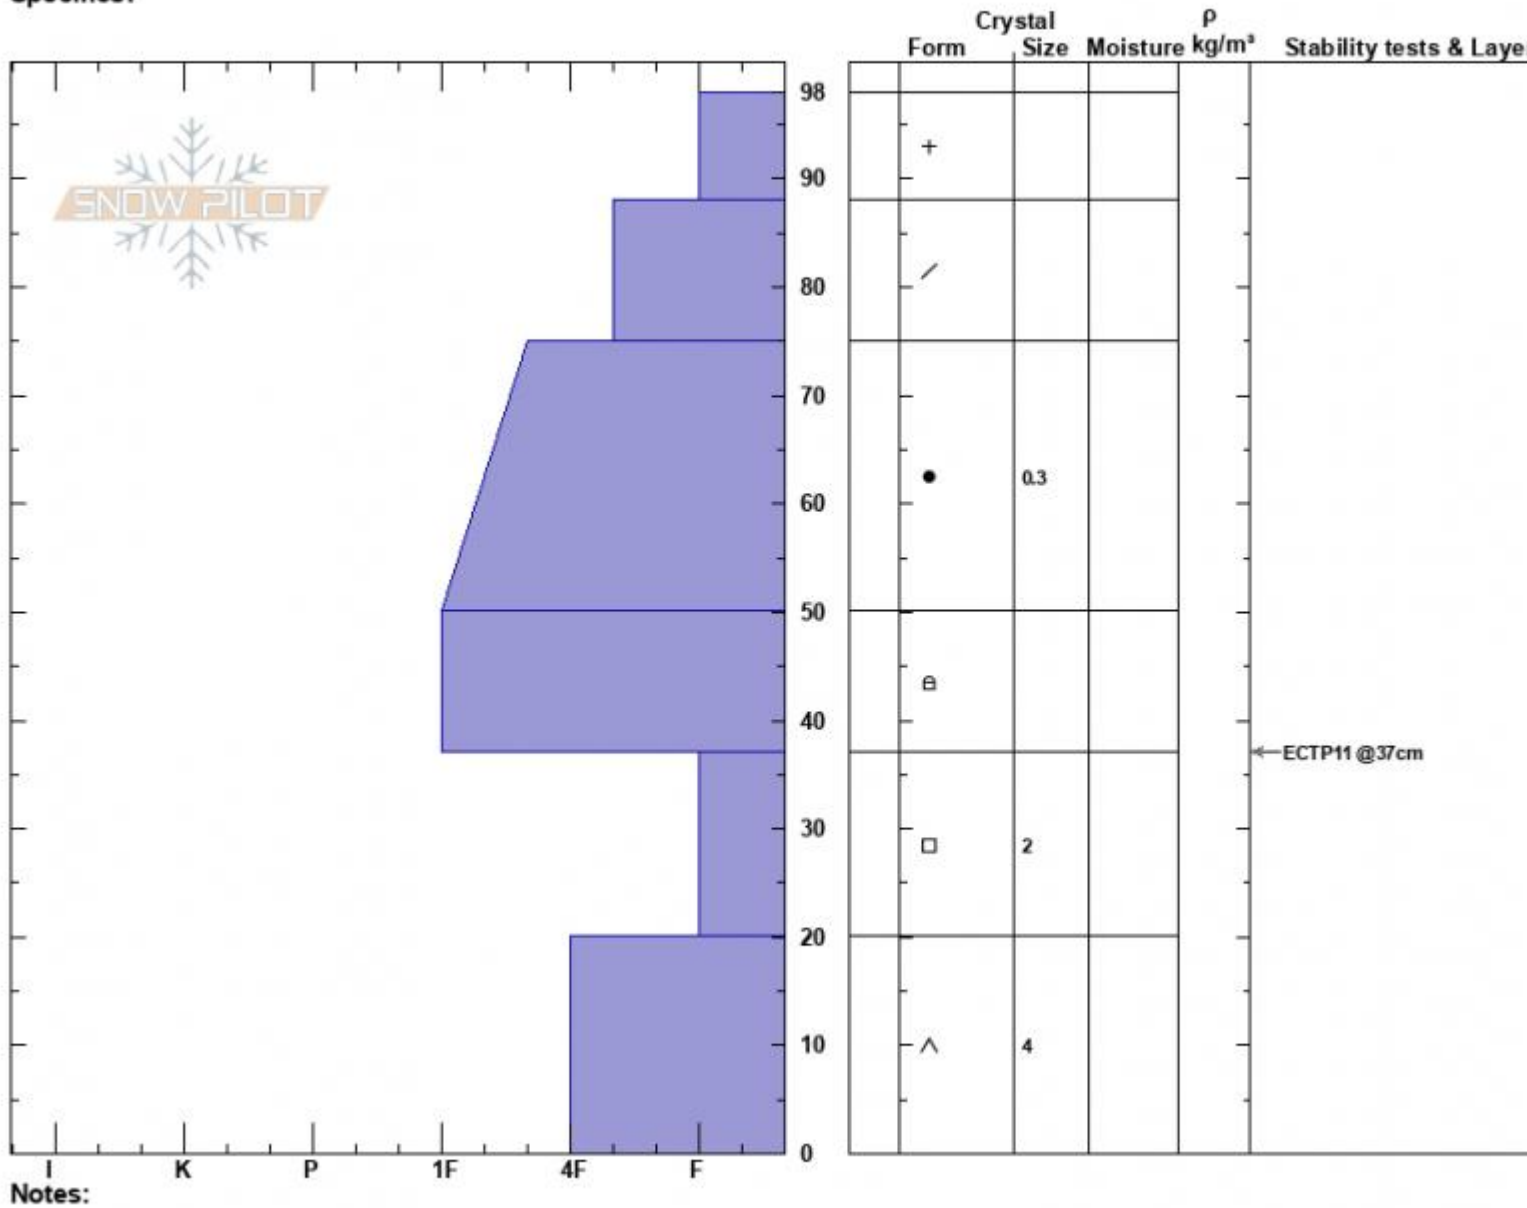

Sunlight Basin  
 Madison Range-S  
 MT  
 Elevation: 9478 ft  
 Aspect: 99°  
 Specifics:

Haylee Darby  
 01/07/2025 - 12:00pm  
 Co-ord: 44.97510N, -111.31392W  
 Slope Angle: 27°  
 Wind Loading:

Stability:  
 Air Temperature: -2°C  
 Sky Cover: SCT  
 Precipitation: NO  
 Wind: SE Light Breeze

HS:98  
 PF:85  
 Layer Notes:

Advisory Region  
 Southern Madison  
 Longitude  
 -111.27W

Latitude

45.06N

Southern Madison, 2025-01-07